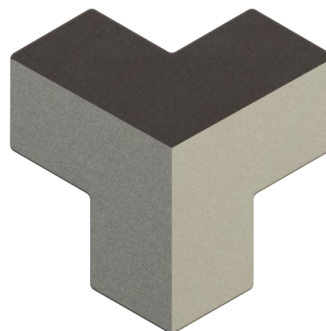

ILLUSION SHADE Acoustic Fabric Panel

Design Colour Combinations

Design: 2021 / NoiseMonster™

Our designers have created four stunning design colour combinations for Illusion Shade acoustic panel. Soft changes in colour shades create a 3D effect on your eyes and walls.

Name Illusion Shade 1 - Sea Teal Lagoon

Code ILLSAP1-17-22-21-UW

Unicolour Wool fabric colours

Name Illusion Shade 2 - Charcoal Fog Stone

Code ILLSAP2-34-32-31-UW

Unicolour Wool fabric colours

Name Illusion Shade 3 - Mocca Mushroom Beige

Code ILLSAP3-06-03-01-UW

Unicolour Wool fabric colours

Name Illusion Shade 4 - Ruby Merlot Orchid

Code ILLSAP4-27-28-26-UW

Unicolour Wool fabric colours