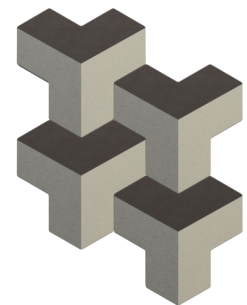

ILLUSION SHADE Acoustic Fabric Panel

Design Colour Combinations

Design: 2021 / NoiseMonster™

Our designers have created four stunning design colour combinations for Illusion Shade acoustic panel. Soft changes in colour shades create a 3D effect on your eyes and walls.

Name Illusion Shade 1 - Sea Teal Lagoon

Code ILLSAP1-17-22-21-UW

Unicolour Wool fabric colours

Name Illusion Shade 2 - Charcoal Fog Stone

Code ILLSAP2-34-32-31-UW

Unicolour Wool fabric colours

Name Illusion Shade 3 - Mocca Mushroom Beige

Code ILLSAP3-06-03-01-UW

Unicolour Wool fabric colours

Name Illusion Shade 4 - Ruby Merlot Orchid

Code ILLSAP4-27-28-26-UW

Unicolour Wool fabric colours