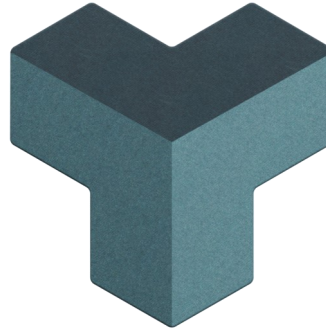

ILLUSION SHADE Acoustic Fabric Panel

Design Colour Combinations

Design: 2021 / NoiseMonster™

Our designers have created four stunning design colour combinations for Illusion Shade acoustic panel. Soft changes in colour shades create a 3D effect on your eyes and walls.

Name Illusion Shade 1 - Sea Teal Lagoon

Code ILLSAP1-17-22-21-UW

Unicolour Wool fabric colours

Name Illusion Shade 2 - Charcoal Fog Stone

Code ILLSAP2-34-32-31-UW

Unicolour Wool fabric colours

Name Illusion Shade 3 - Mocca Mushroom Beige

Code ILLSAP3-06-03-01-UW

Unicolour Wool fabric colours

Name Illusion Shade 4 - Ruby Merlot Orchid

Code ILLSAP4-27-28-26-UW

Unicolour Wool fabric colours