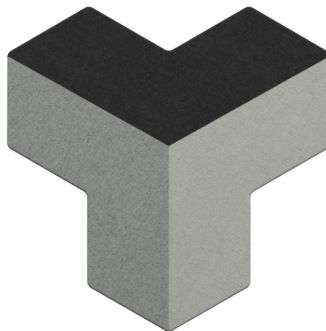

ILLUSION SHADE Acoustic Fabric Panel

Design Colour Combinations

Design: 2021 / NoiseMonster™

Our designers have created four stunning design colour combinations for Illusion Shade acoustic panel. Soft changes in colour shades create a 3D effect on your eyes and walls.

Name Illusion Shade 1 - Sea Teal Lagoon

Code ILLSAP1-17-22-21-UW

Unicolour Wool fabric colours

Name Illusion Shade 2 - Charcoal Fog Stone

Code ILLSAP2-34-32-31-UW

Unicolour Wool fabric colours

Name Illusion Shade 3 - Mocca Mushroom Beige

Code ILLSAP3-06-03-01-UW

Unicolour Wool fabric colours

Name Illusion Shade 4 - Ruby Merlot Orchid

Code ILLSAP4-27-28-26-UW

Unicolour Wool fabric colours