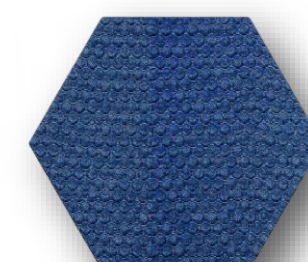

Name BUTTER DOT HEXAGON  
Code HEXAP-BUT-06-DOT  
Dots fabric colour

Name GREEN DOT HEXAGON  
Code HEXAP-GRE-07-DOT  
Spock fabric colour

Name SKY DOT HEXAGON  
Code HEXAP-SKY-08-DOT  
Spock fabric colour

Name AUBERGINE DOT HEXAGON  
Code HEXAP-AUB-09-DOT  
Spock fabric colour

Name BRICK DOT HEXAGON  
Code HEXAP-BRI-10-DOT  
Spock fabric colour

Name BLUE DOT HEXAGON  
Code HEXAP-BLU-11-DOT  
Spock fabric colour