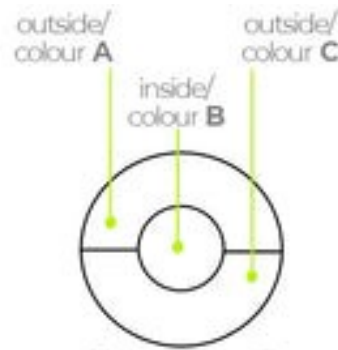

HOOP ACOUSTIC CLOUD Style 1

Please select 2 fabric colours/
colour A for the OUTSIDE CIRCLE/
colour B for the INSIDE CIRCLE

HOOP ACOUSTIC CLOUD Style 2

Please select 3 fabric colours/
colour A for the OUTSIDE HALF-CIRCLE/
colour C for the OUTSIDE HALF-CIRCLE/
colour B for the INSIDE CIRCLE

HOOP ACOUSTIC CLOUD Style 3

Please select 3 fabric colours/
colour A for the OUTSIDE/INSIDE
HALF-CIRCLES/
colour B for the OUTSIDE/INSIDE
HALF-CIRCLES