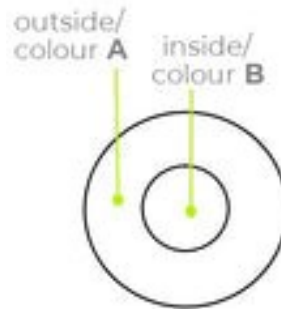

HOOP ACOUSTIC CLOUD Style 1

Please select 2 fabric colours/
colour A for the OUTSIDE CIRCLE/
colour B for the INSIDE CIRCLE

HOOP ACOUSTIC CLOUD Style 2

Please select 3 fabric colours/
colour A for the OUTSIDE HALF-CIRCLE/
colour C for the OUTSIDE HALF-CIRCLE/
colour B for the INSIDE CIRCLE

HOOP ACOUSTIC CLOUD Style 3

Please select 3 fabric colours/
colour A for the OUTSIDE/INSIDE
HALF-CIRCLES/
colour B for the OUTSIDE/INSIDE
HALF-CIRCLES