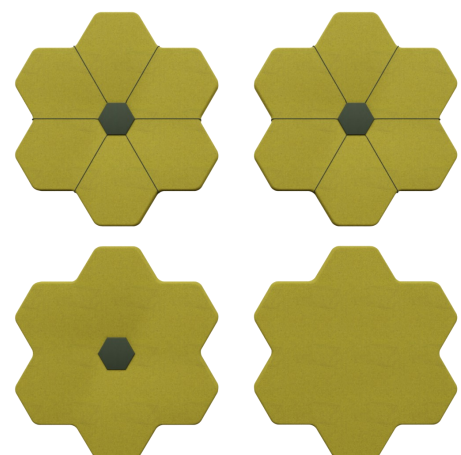

Name FIORI 8 Acoustic Panel

Code FAP08-12F-15C-UW

Unicolour Wool fabric colours

12 MUSTARD

15 OLIVE

Mustard Face / Mustard-Olive Center / Mustard-Olive Full