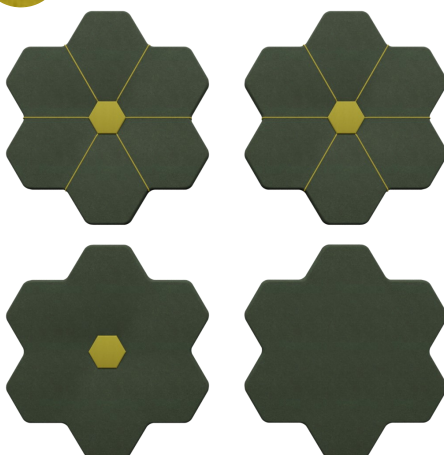

Name FIORI 7 Acoustic Panel

Code FAP07-15F-12C-UW

Unicolour Wool fabric colours

15 OLIVE

12 MUSTARD

Olive Face / Olive-Mustard Center / Olive-Mustard Full