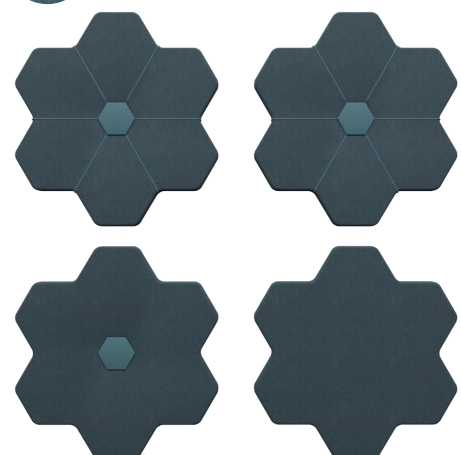

FIORI Acoustic Panels

Design Colour Combinations

Design: 2021 / NoiseMonster™

Our designers have created 10 design colour combinations for Fiori acoustic panels in Unicolour Wool fabric. Please note that 1 box of Fiori acoustic panels contains: 1xFiori Face, 1xFiori Center and 2x Fiori Full styles.

style FIORI FACE

style FIORI CENTER

style FIORI FULL

Name FIORI 1 Acoustic Panel

Code FAP01-22F-17C-UW

Unicolour Wool fabric colours

Teal Face / Teal-Sea Center / Teal-Sea Full

Name FIORI 2 Acoustic Panel

Code FAP02-17F-22C-UW

Unicolour Wool fabric colours

Sea Face / Sea-Teal Center / Sea-Teal Full

Name FIORI 3 Acoustic Panel

Code FAP03-08F-07C-UW

Unicolour Wool fabric colours

Pumpkin Face / Pumpkin-Chocolate Center / Pumpkin-Chocolate Full

Code FAP10-14F-28C-UW

Unicolour Wool fabric colours

Moss Face / Moss-Mustard Center / Moss-Mustard Full