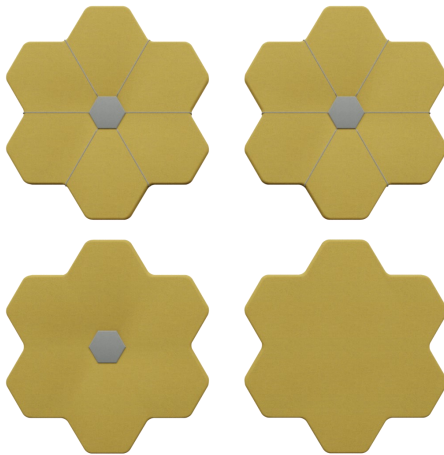

Our designers have created 10 design colour combinations for Fiori acoustic panels in Unicolour Wool fabric. Please note that 1 box of Fiori acoustic panels contains: 1xFiori Face, 1xFiori Center and 2x Fiori Full styles.

style FIORI FACE

style FIORI CENTER

style FIORI FULL

Name FIORI 5 Acoustic Panel

Code FAP05-11F-32C-UW

Unicolour Wool fabric colours

11 YELLOW

32 FOG

Yellow Face / Yellow-Fog Center / Yellow-Fog Full

Name FIORI 6 Acoustic Panel

Code FAP06-32F-11C-UW

Unicolour Wool fabric colours

32 FOG

11 YELLOW

Fog Face / Fog-Yellow Center / Fog-Yellow Full

Name FIORI 7 Acoustic Panel

Code FAP10-14F-28C-UW

Unicolour Wool fabric colours

Moss Face / Moss-Mustard Center / Moss-Mustard Full