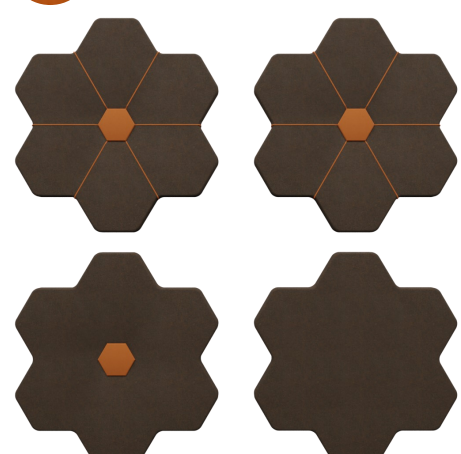

style FIORI FACE

style FIORI CENTER

style FIORI FULL

Name FIORI 1 Acoustic Panel

Code FAP01-22F-17C-UW

Unicolour Wool fabric colours

Teal Face / Teal-Sea Center / Teal-Sea Full

Name FIORI 2 Acoustic Panel

Code FAP02-17F-22C-UW

Unicolour Wool fabric colours

Sea Face / Sea-Teal Center / Sea-Teal Full

Name FIORI 3 Acoustic Panel

Code FAP03-08F-07C-UW

Unicolour Wool fabric colours

Pumpkin Face / Pumpkin-Chocolate Center / Pumpkin-Chocolate Full

Name FIORI 4 Acoustic Panel

Code FAP04-07F-08C-UW

Unicolour Wool fabric colours

Chocolate Face / Chocolate -Pumpkin Center / Chocolate -Pumpkin Full

FIORI Acoustic Panels

Design Colour Combinations

Design: 2021 / NoiseMonster™

Code FAP10-14F-28C-UW

Unicolour Wool fabric colours

Moss Face / Moss-Mustard Center / Moss-Mustard Full