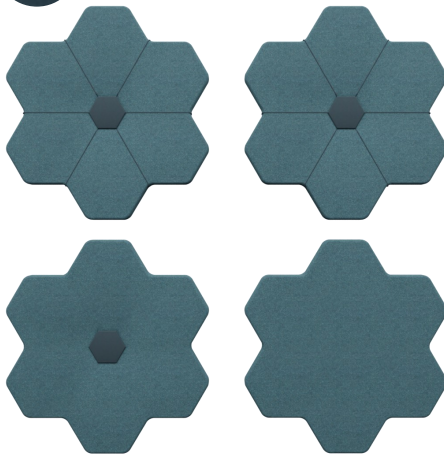

FIORI Acoustic Panels

Design Colour Combinations

Design: 2021 / NoiseMonster™

Our designers have created 10 design colour combinations for Fiori acoustic panels in Unicolour Wool fabric. Please note that 1 box of Fiori acoustic panels contains: 1xFiori Face, 1xFiori Center and 2x Fiori Full styles.

style FIORI FACE

style FIORI CENTER

style FIORI FULL

Name FIORI 1 Acoustic Panel

Code FAP01-22F-17C-UW

Unicolour Wool fabric colours

Teal Face / Teal-Sea Center / Teal-Sea Full

Name FIORI 2 Acoustic Panel

style FIORI FACE

style FIORI CENTER

style FIORI FULL

Name FIORI 9 Acoustic Panel

Code FAP09-28F-14C-UW

Unicolour Wool fabric colours

Merlot Face / Merlot-Moss Center / Merlot-Moss Full

Name FIORI 10 Acoustic Panel

Code FAP10-14F-28C-UW

Unicolour Wool fabric colours

Moss Face / Moss-Mustard Center / Moss-Mustard Full