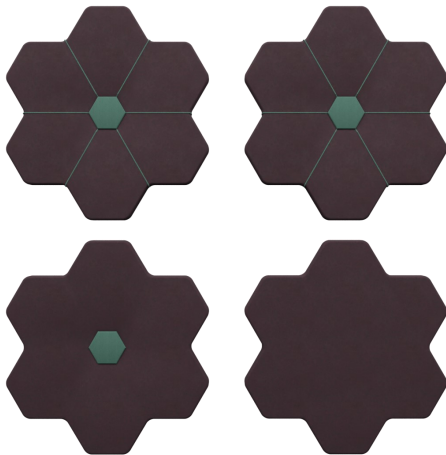

style FIORI FACE

style FIORI CENTER

style FIORI FULL

Name FIORI 9 Acoustic Panel

Code FAP09-28F-14C-UW

Unicolour Wool fabric colours

Merlot Face / Merlot-Moss Center / Merlot-Moss Full

Name FIORI 10 Acoustic Panel

Code FAP10-14F-28C-UW

Unicolour Wool fabric colours

Moss Face / Moss-Mustard Center / Moss-Mustard Full