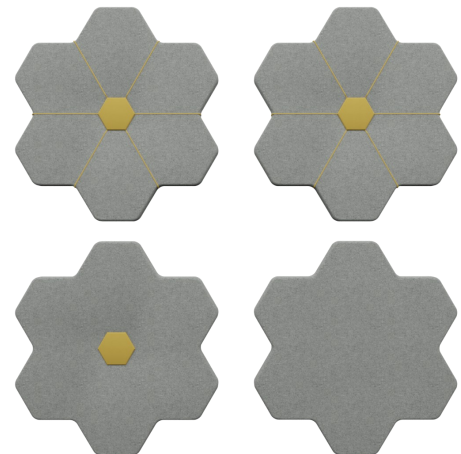

Yellow Face / Yellow-Fog Center / Yellow-Fog Full

Name FIORI 6 Acoustic Panel

Code FAP06-32F-11C-UW

Unicolour Wool fabric colours

32 FOG

11 YELLOW

Fog Face / Fog-Yellow Center / Fog-Yellow Full

Name FIORI 7 Acoustic Panel

Code FAP10-14F-28C-UW

Unicolour Wool fabric colours

Moss Face / Moss-Mustard Center / Moss-Mustard Full