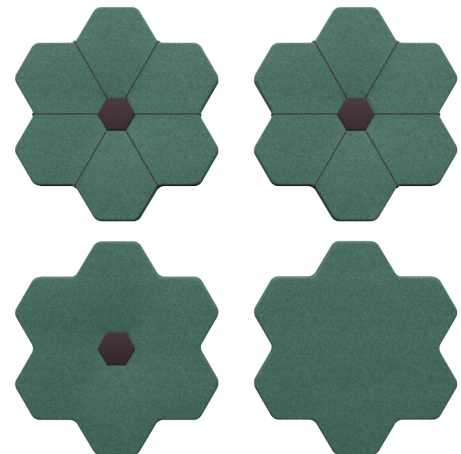

style FIORI FACE

style FIORI CENTER

style FIORI FULL

Name FIORI 9 Acoustic Panel

Code FAP09-28F-14C-UW

Unicolour Wool fabric colours

Merlot Face / Merlot-Moss Center / Merlot-Moss Full

Name FIORI 10 Acoustic Panel

Code FAP10-14F-28C-UW

Unicolour Wool fabric colours

Moss Face / Moss-Mustard Center / Moss-Mustard Full