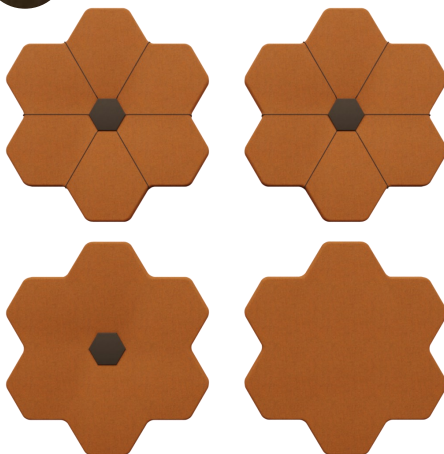

style FIORI FACE

style FIORI CENTER

style FIORI FULL

Name FIORI 1 Acoustic Panel

Code FAP01-22F-17C-UW

Unicolour Wool fabric colours

Teal Face / Teal-Sea Center / Teal-Sea Full

Name FIORI 2 Acoustic Panel

Code FAP02-17F-22C-UW

Unicolour Wool fabric colours

Sea Face / Sea-Teal Center / Sea-Teal Full

Name FIORI 3 Acoustic Panel

Code FAP03-08F-07C-UW

Unicolour Wool fabric colours

Pumpkin Face / Pumpkin-Chocolate Center / Pumpkin-Chocolate Full

Name FIORI 4 Acoustic Panel

Code FAP04-07F-08C-UW

Unicolour Wool fabric colours

Chocolate Face / Chocolate -Pumpkin Center / Chocolate -Pumpkin Full

FIORI Acoustic Panels

Design Colour Combinations

Design: 2021 / NoiseMonster™

Code FAP10-14F-28C-UW

Unicolour Wool fabric colours

Moss Face / Moss-Mustard Center / Moss-Mustard Full