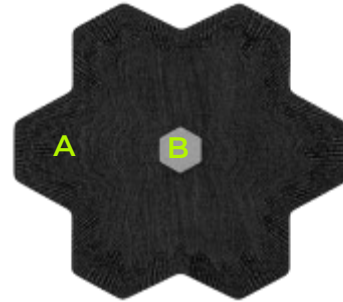

FIORI ACOUSTIC CLOUDS

FABRIC COLOURS SELECTING INSTRUCTIONS

FIORI ACOUSTIC CLOUD - style FIORI FACE

Please select 1 fabric colour /
colour A for the cloud FACE

FIORI ACOUSTIC CLOUD - style FIORI CENTER

Please select 2 fabric colours /
colour A for the cloud FACE
colour B for the cloud CENTER

FIORI ACOUSTIC CLOUD - style FIORI FULL

Please select 2 fabric colours /
colour A for the cloud FACE
colour B for the cloud CENTER and CORD