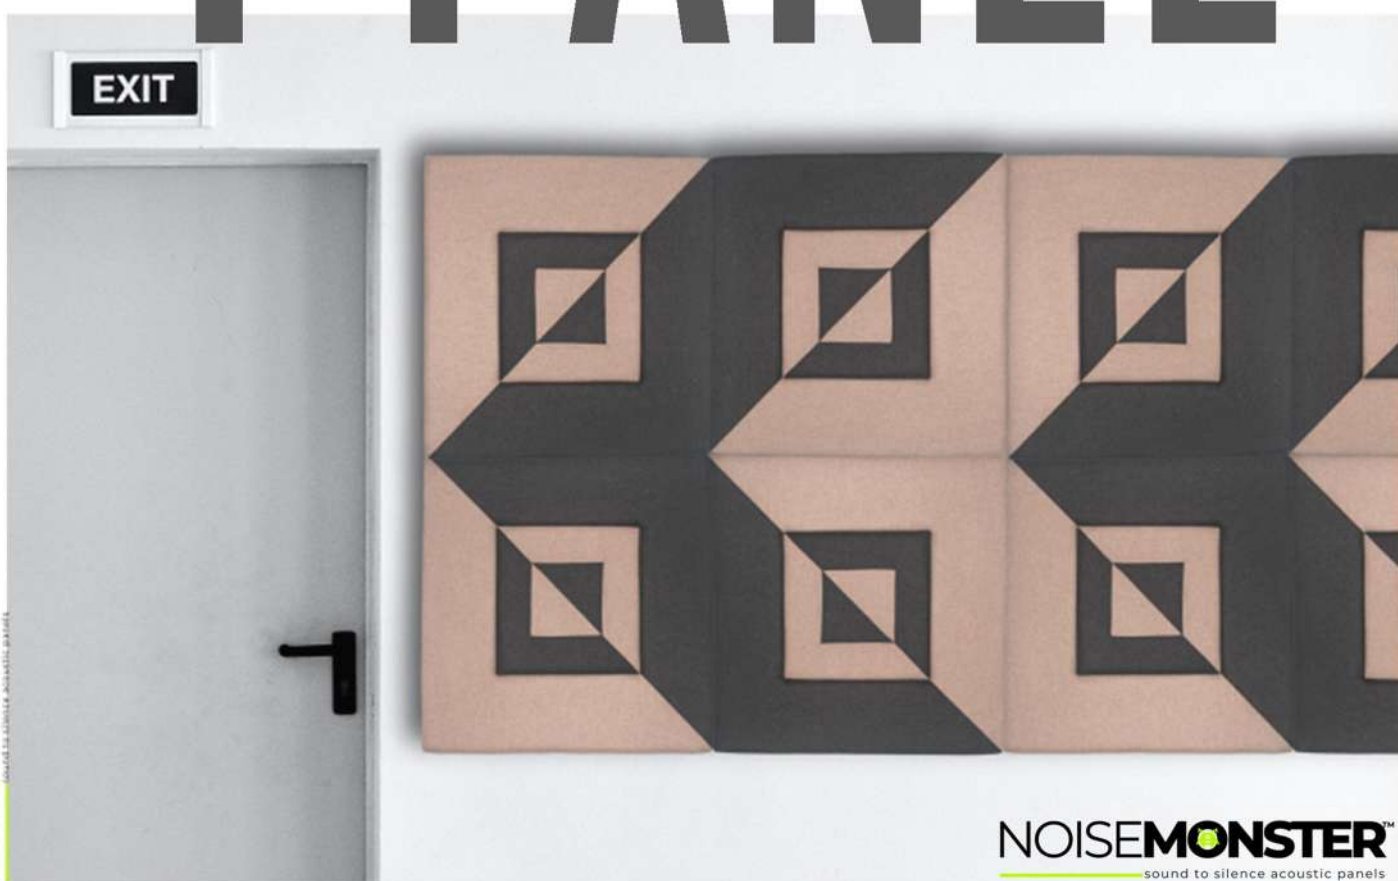

1 PANEL

NOISEMONSTER™
sound to silence acoustic panels

NOISEMONSTER™ Brand is Trade Marked & Copy Right protected for NVP Company Ltd. / London / United Kingdom / 2021

CLASSIC	QUAD OPTI	DUO	CROSSROADS	HEXAGON	CUBE	FIORI	ILLUSION	HOOP	TRIANGOLO	TRAPEZIUM	WAVE