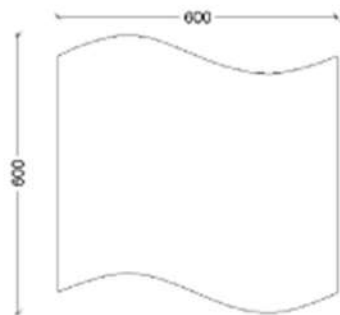

PANEL DATA

WHAT'S IN THE BOX?

- 4 panels per box / Area 1.232 m²
- installation system included

NOISEMONSTER
sound to silence acoustic panels

- Width 600mm x 600mm Height
- Thickness 30mm
- NRC Value 0.96