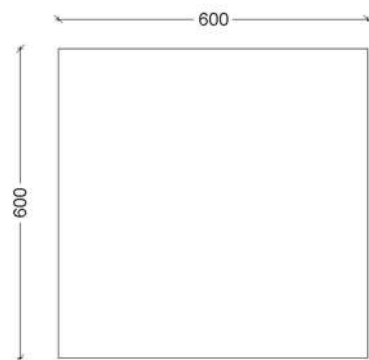

easyfix with hidden Button Fix installation system

PANEL DATA

WHAT'S IN THE BOX?

- ✦ Width 600mm x 600mm Height
- ✦ Thickness 30mm
- ✦ NRC Value 0.96

- ✦ 4 panels per box / Area 1.44 m²
- ✦ installation system included