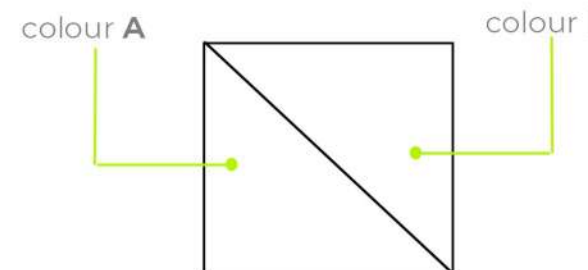

HOW TO SELECT THE FABRIC

✦ When ordering the Duo panel please select two colours (colour A and colour B).

NOISEMONSTER
sound to silence acoustic panels