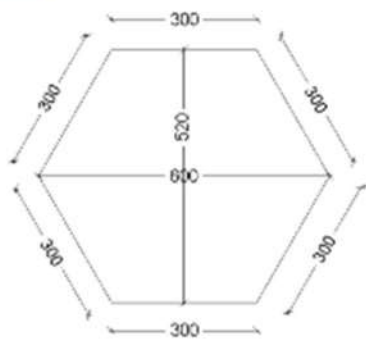

CUBE CUT

CHOOSE YOUR WALL PANEL STYLE & COLOUR

easyfix with hidden Button Fix installation system

PANEL DATA

WHAT'S IN THE BOX?

- 4 panels per box / Area 0.936 m²
- installation system included

- Width 600mm x 520mm Height
- Thickness 30mm
- NRC Value 0.96