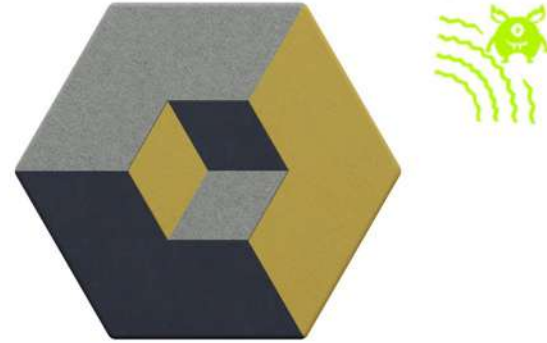

CHOOSE YOUR WALL PANEL STYLE & COLOUR

DESIGN COLOUR COMBINATIONS

We have created some stunning colour combinations for our Cube Cut acoustic fabric panel. Please select your favourite or create your own unique colour combination as per the "How to Select the Fabric" instructions. Please note that the fabric colours might slightly vary from the colours shown here.

CUBE CUT 1 FOG - YELLOW - NAVY

- Unicolour Wool 32 Fog
- Unicolour Wool 11 Yellow
- Unicolour Wool 18 Navy