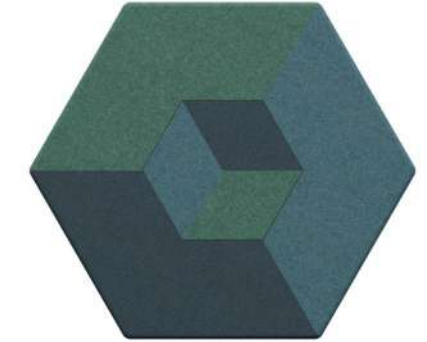

CUBE CUT 5 MOSS - TEAL - SEA

- Unicolour Wool 14 Moss
- Unicolour Wool 22 Teal
- Unicolour Wool 17 Sea