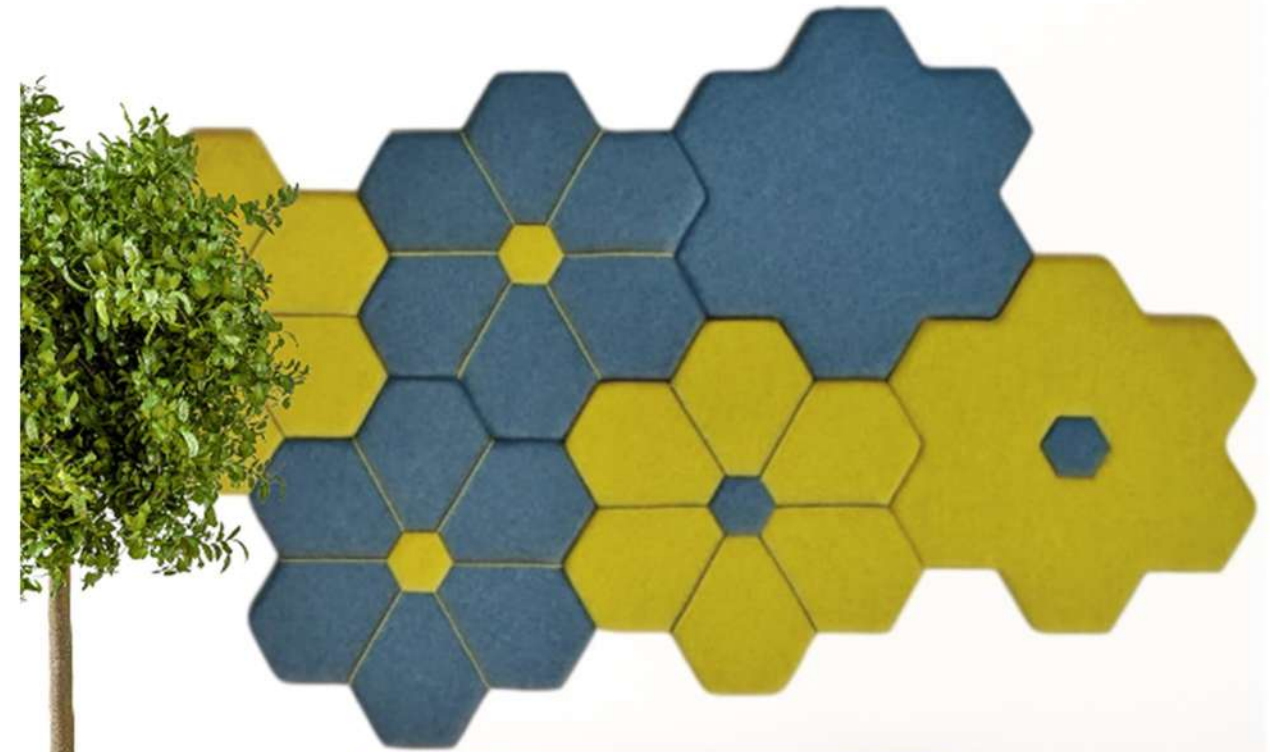

PRODUCT INDEX

ACOUSTIC FABRIC PANELS FORMATS

CLASSIC PG. 12 	CLASSIC LINEA PG. 14 	QUAD PG. 16 	QUAD OPTI PG. 18 	DUO PG. 22
CROSSROADS PG. 24 	CROSSROADS X PG. 26 	HEXAGON PG. 28 	CUBE PG. 30 	CUBE CUT PG. 32
FIORI PG. 36 	ILLUSION FLARE PG. 40 	ILLUSION SHADE PG. 42 	HOOP PG. 44 	TRIANGOLO PG. 50
TRAPEZIUM PG. 54 	WAVE PG. 56 	WOOD PANELS PG. 58 		

NOISEMONSTER Brand is Trade Marked & Copy Right protected for NVP Company Ltd. / London / United Kingdom / 2021

WELCOME

Choose your style & colour.

Shown above is Fiori Acoustic Fabric Panels - Styles 1, 2 and 3 in Unicolour wool fabric.

Step into our creative world where ideas & imagination become reality.

NOISEMONSTER Brand is Trade Marked & Copy Right protected for NVP Company Ltd. / London / United Kingdom / 2021