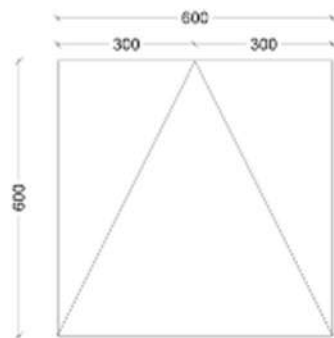

NOISEMONSTER Brand is Trade Marked & Copy Right protected for NVP Company Ltd. / London / United Kingdom / 2021

PANEL DATA

- Width 600mm x 600mm Height
- Thickness 30mm
- NRC Value 0.96

WHAT'S IN THE BOX?