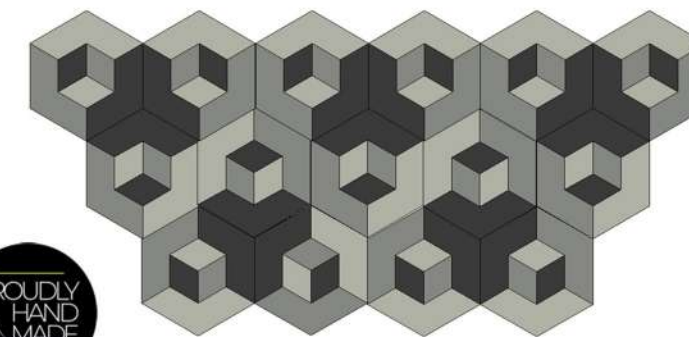

INSTALLATION IDEA

Create the Illusion within the optical illusion with Cube Cut panels.

NOISEMONSTER
sound to silence acoustic panels