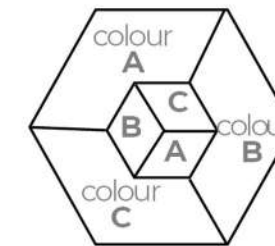

CUBE CUT FABRIC 2 / SOFTY / COLOURS

01	02	03	04	05	06	07	08	09
10	11	12	100% PL					

HOW TO SELECT THE FABRIC

When ordering the Cube Cut Panel please select three colours (colour A, colour B & colour C).