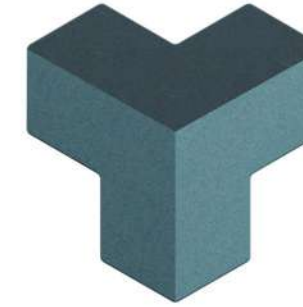

ILLUSION SHADE 1 SEA - TEAL - LAGOON

- Unicolour Wool 17 Sea
- Unicolour Wool 22 Teal
- Unicolour Wool 21 Lagoon

ILLUSION SHADE 2 CHARCOAL - FOG - STONE

- Unicolour Wool 34 Charcoal
- Unicolour Wool 32 Fog
- Unicolour Wool 31 Stone