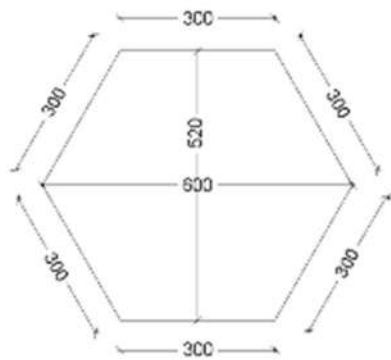

PANEL DATA

WHAT'S IN THE BOX?

✦ Width 600mm x 520mm Height

✦ Thickness 30mm

✦ NRC Value 0.96

✦ 4 panels per box / Area 0.936 m²

✦ installation system included

NOISEMONSTER
sound to silence acoustic panels