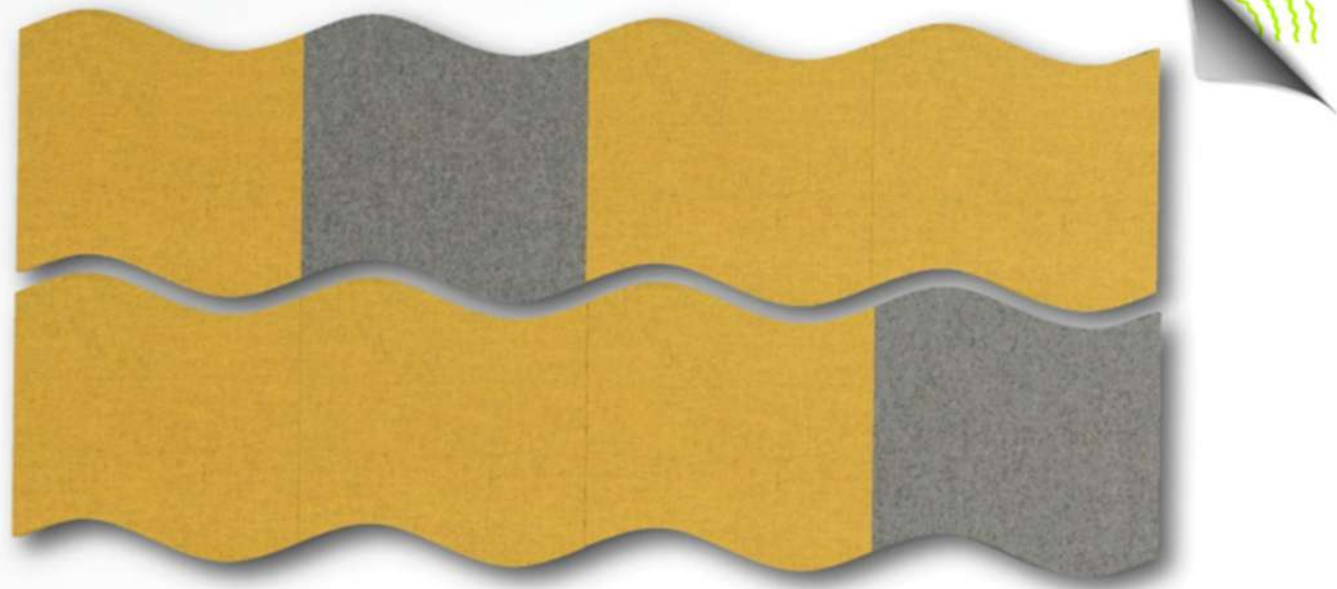

PLEASE CHOOSE 1 COLOUR
(COLOUR A - FOR ALL
4 PANELS)

TWO COLOURS / STYLE 2

PLEASE CHOOSE 2 COLOURS
(COLOUR A FOR 3 PANELS
& COLOUR B FOR 1 PANEL)

TWO COLOURS / STYLE 3

PLEASE CHOOSE 2 COLOURS
(COLOUR A FOR 2 PANELS
& COLOUR B FOR 2 PANELS)

FOUR COLOURS / STYLE 4

PLEASE CHOOSE 4 COLOURS
(COLOURS A, B, C & D
- ONE COLOUR PER PANEL)

NOISEMONSTER
sound to silence acoustic panels

WAVE

CHOOSE YOUR WALL PANEL STYLE & COLOUR

easyfix with hidden Button Fix installation system