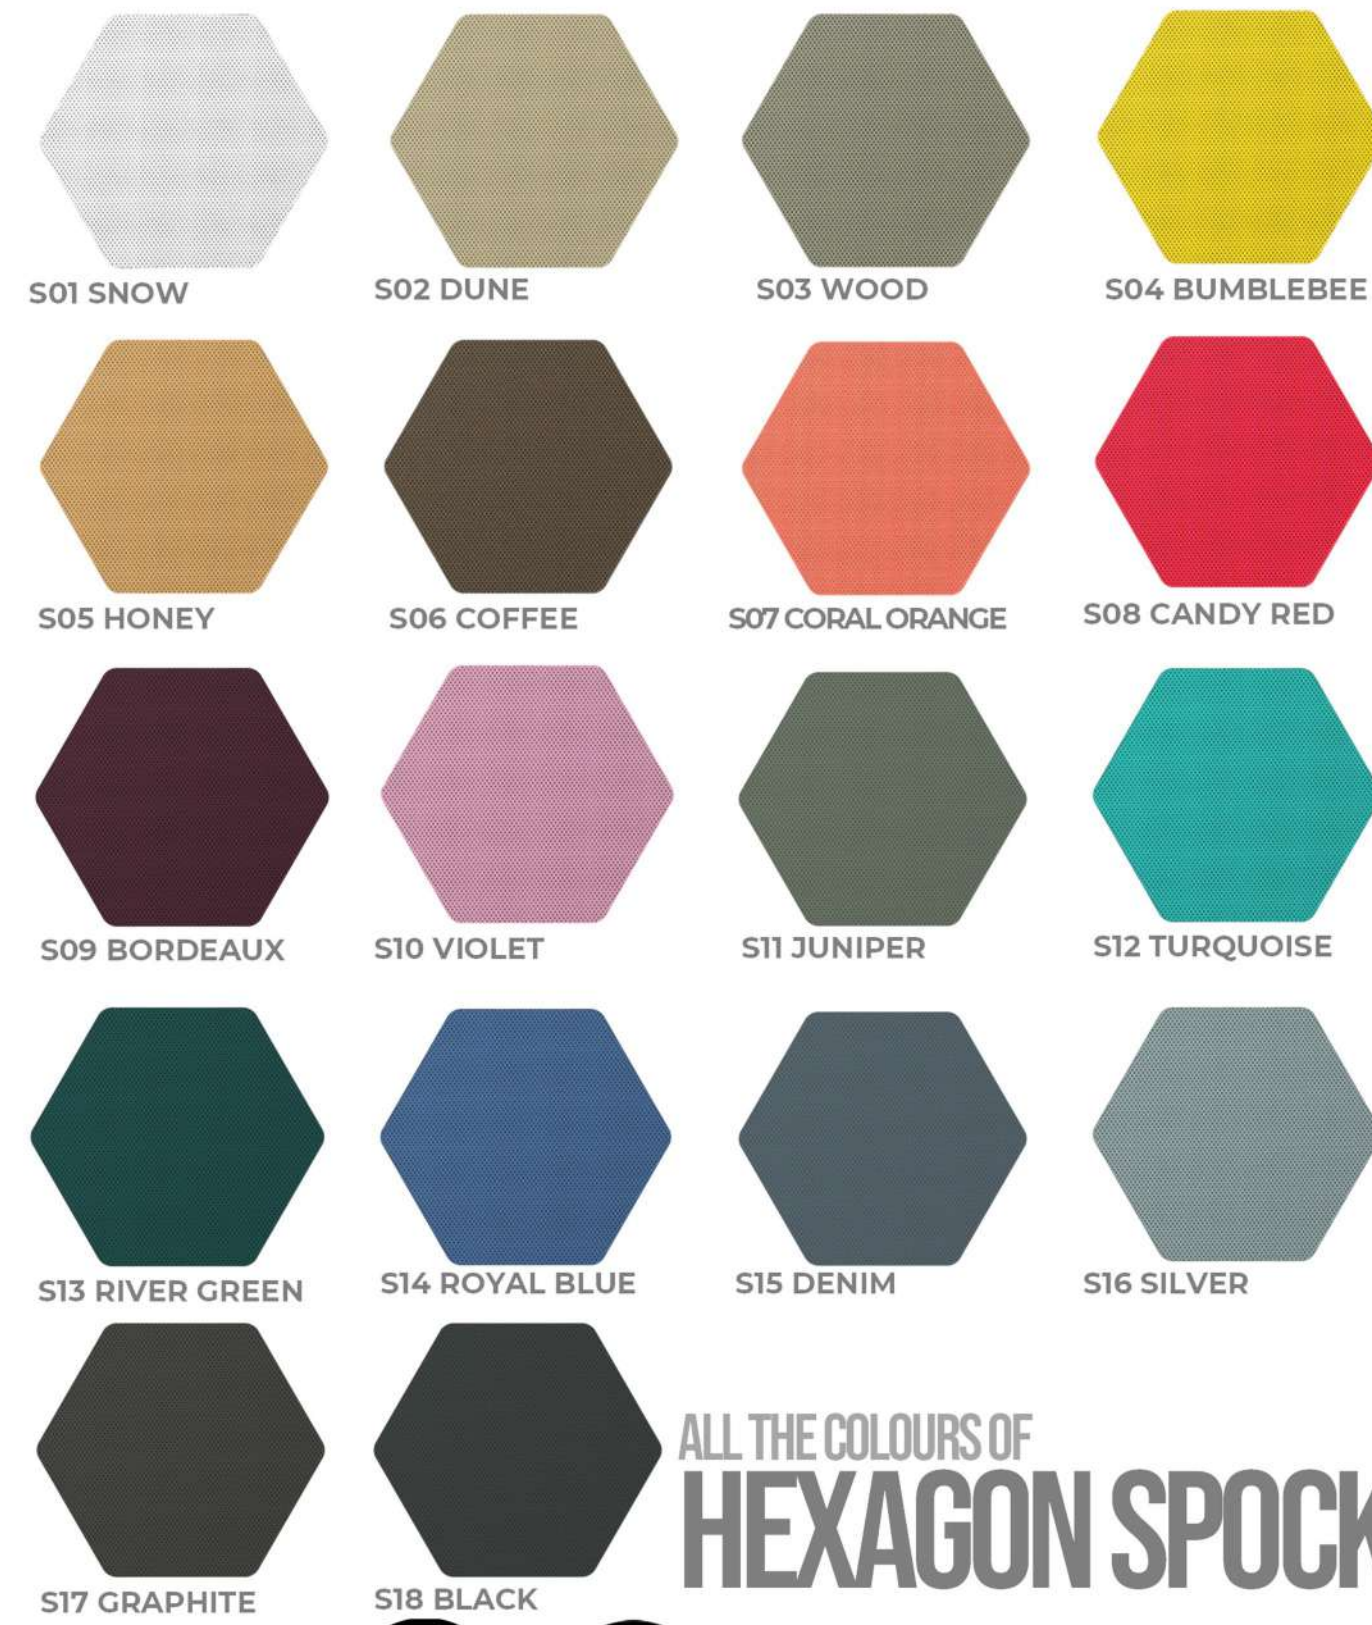

HEXAGON FABRIC 2 / SPOCK

ALL THE COLOURS OF **HEXAGON SPOCK**

NOISEMONSTER
sound to silence acoustic panels