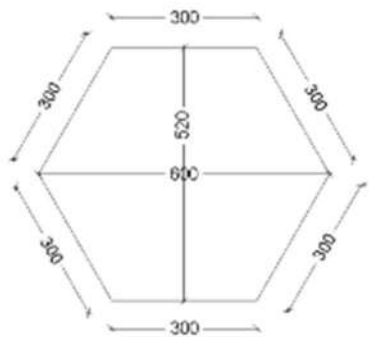

NOISEMONSTER
sound to silence acoustic panels

CHOOSE YOUR WALL PANEL STYLE & COLOUR

easyfix with hidden Button Fix installation system

PANEL DATA

WHAT'S IN THE BOX?

- Width 600mm x 520mm Height
- Thickness 30mm
- NRC Value 0.96