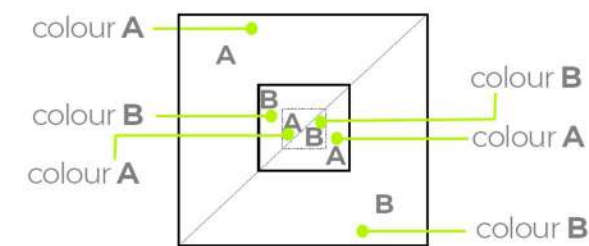

HOW TO SELECT THE FABRIC

When ordering the Quad Opti panel please select two colours - colour A and colour B - for the outside square, middle square and the inside square.