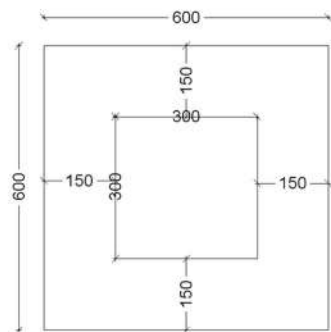

easyfix with hidden Button Fix installation system

PANEL DATA

WHAT'S IN THE BOX?

- 4 panels per box / Area 1.44 m²
- installation system included

NOISEMONSTER
sound to silence acoustic panels

Brand is Trade Marked & Copy Right protected for NVP Company Ltd. / London / United Kingdom / 2021