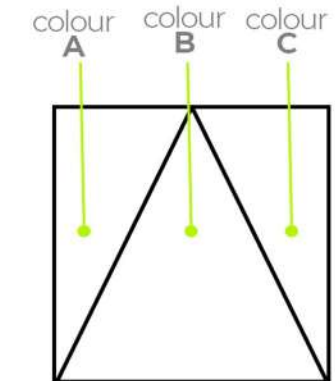

DESIGN COLOUR COMBINATIONS

We have created some stunning colour combinations for our Triangolo acoustic fabric panel. Please select your favourite or create your own unique colour combination as per the "How to Select the Fabric" instructions. Please note that the fabric colours might slightly vary from the colours shown here.