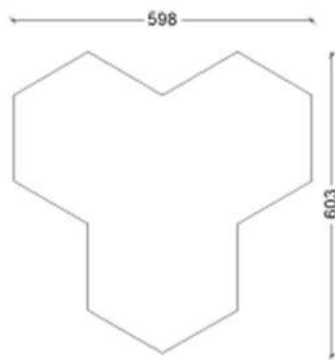

ILLUSION FLARE

CHOOSE YOUR WALL PANEL STYLE & COLOUR

easyfix with hidden Button Fix installation system

PANEL DATA

WHAT'S IN THE BOX?

- 6 panels per box / Area 1.368 m²
- installation system included

- Width 598mm x 603mm Height
- Thickness 30mm
- NRC Value 0.96