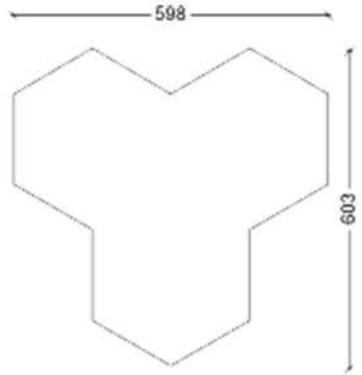

www.NoiseMonster.it

NOISEMONSTER
sound to silence acoustic panels

ILLUSION SHADE

CHOOSE YOUR WALL PANEL STYLE & COLOUR

easyfix with hidden Button Fix installation system

PANEL DATA

- ✦ Width 598mm x 603mm Height
- ✦ Thickness 30mm
- ✦ NRC Value 0.96