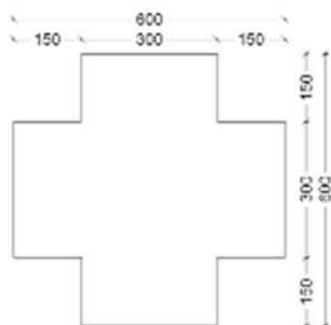

PANEL DATA

- ✦ Width 600mm x 600mm Height
- ✦ Thickness 30mm
- ✦ NRC Value 0.96

WHAT'S IN THE BOX?

- ✦ 4 panels per box / Area 1.44 m²
- ✦ installation system included

NOISEMONSTER
sound to silence acoustic panels

NOISEMONSTER
sound to silence acoustic panels

CROSSROADS

CHOOSE YOUR WALL PANEL STYLE & COLOUR

easyfix with hidden Button Fix installation system

PANEL DATA

- ✦ Width 600mm x 600mm Height
- ✦ Thickness 30mm
- ✦ NRC Value 0.96