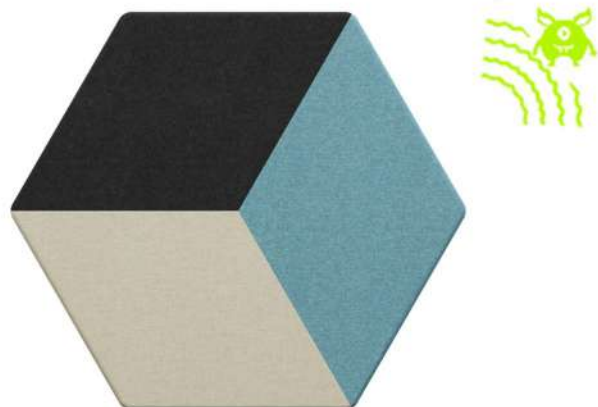

CHOOSE YOUR WALL PANEL STYLE & COLOUR

DESIGN COLOUR COMBINATIONS

We have created some stunning colour combinations for our Cube acoustic fabric panel. Please select your favourite or create your own unique colour combination as per the "How to Select the Fabric" instructions. Please note that the fabric colours might slightly vary from the colours shown here.

CUBE 1 BEIGE - LAGOON - CHARCOAL

- Unicolour Wool
  01 Beige
- Unicolour Wool
  21 Lagoon
- Unicolour Wool
  34 Charcoal