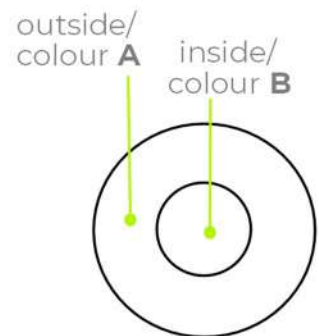

CHOOSE YOUR WALL PANEL STYLE & COLOUR

easyfix with hidden Button Fix installation system

HOW TO SELECT THE FABRIC

HOOP STYLE 1

When ordering the Hoop Panel Style 1 please select one colour for the outside circle (colour A) and one colour for the inside circle (colour B).