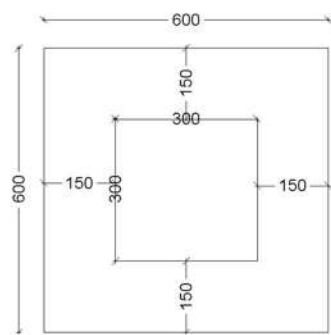

NOISEMONSTER
sound to silence acoustic panels

QUAD

CHOOSE YOUR WALL PANEL STYLE & COLOUR

easyfix with hidden Button Fix installation system

PANEL DATA

WHAT'S IN THE BOX?

- 4 panels per box / Area 1.44 m²
- installation system included