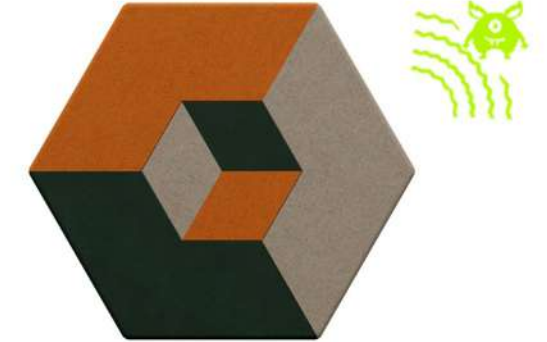

CUBE CUT 4 TAN - PUMPKIN - FOREST GREEN

- Unicolour Wool 05 Tan
- Unicolour Wool 08 Pumpkin
- Unicolour Wool 13 Forest Green