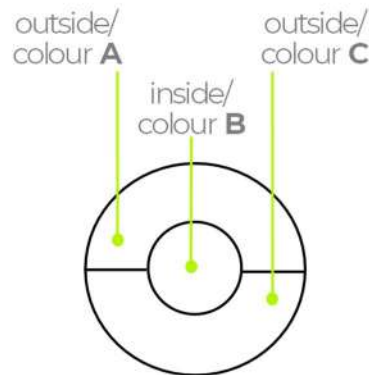

CHOOSE YOUR WALL PANEL STYLE & COLOUR

easyfix with hidden Button Fix installation system

HOW TO SELECT THE FABRIC

HOOP STYLE 1

When ordering the Hoop Panel Style 1 please select one colour for the outside circle (colour A) and one colour for the inside circle (colour B).

HOOP STYLE 2

When ordering the Hoop Panel Style 2 please select two colours for the outside circle (colour A & colour C) and one colour for the inside circle (colour B).

HOOP STYLE 3

When ordering the Hoop Panel Style 3 please select two colours - for the outside circle (colour A & colour B) & the inside circle (colour A & colour B).