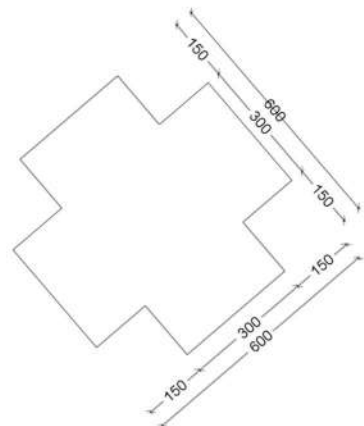

PANEL DATA

WHAT'S IN THE BOX?

- 4 panels per box / Area 1.08 m²
- installation system included

- Width 600mm x 600mm Height
- Thickness 30mm
- NRC Value 0.96

NOISEMONSTER
sound to silence acoustic panels

CLASSIC	QUAD	DUO	CROSSROADS X	HEXAGON	CUBE	FIORI	ILLUSION	HOOP	TRIANGOLO	TRAPEZIUM	WAVE