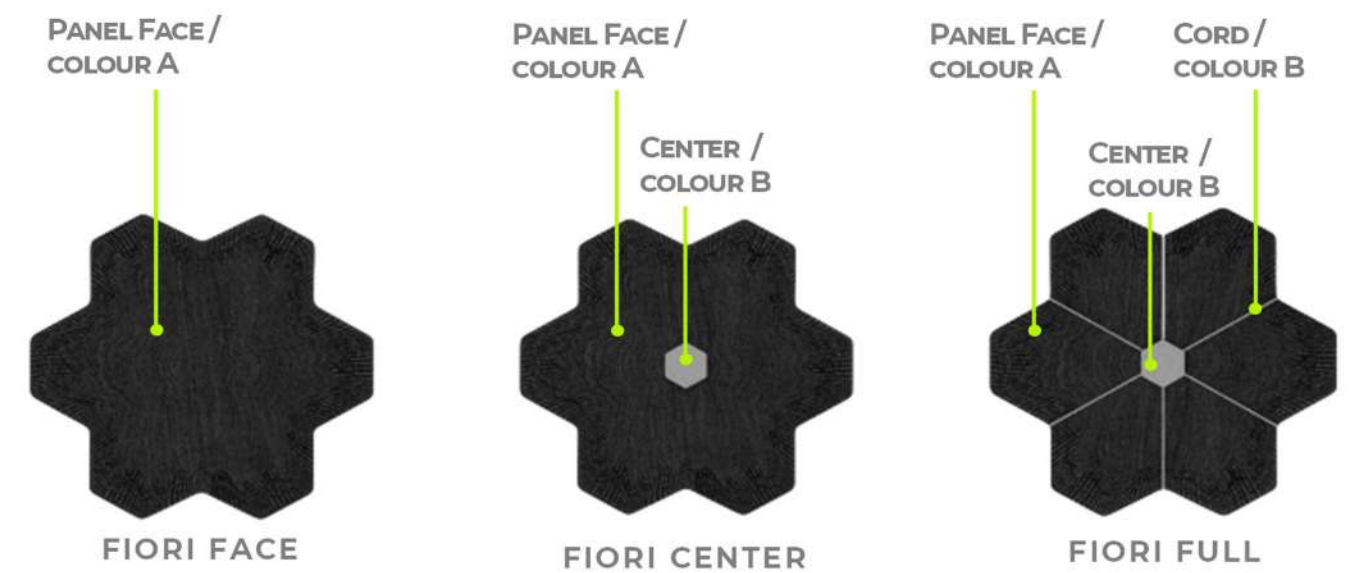

HOW TO SELECT THE FABRIC

When ordering the Fiori panels, please select two colours - one colour for the panel face (colour A), and one colour for the panel center and the cord (colour B).

NOISEMONSTER
sound to silence acoustic panels

Brand is Trade Marked & Copy Right protected for NVP Company Ltd. / London / United Kingdom / 2021