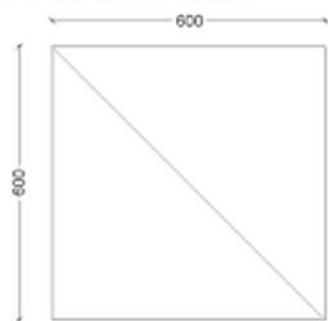

PANEL DATA

- ✦ Width 600mm x 600mm Height
- ✦ Thickness 30mm
- ✦ NRC Value 0.96

WHAT'S IN THE BOX?

- ✦ 4 panels per box / Area 1.44 m²
- ✦ installation system included

NOISEMONSTER
sound to silence acoustic panels