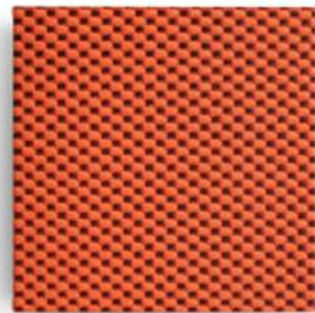

WHAT'S IN THE BOX?

- ✦ Width 600mm x 600mm Height
- ✦ Thickness 30mm
- ✦ NRC Value 0.96

- ✦ 4 panels per box / Area 1.44 m²
- ✦ installation system included