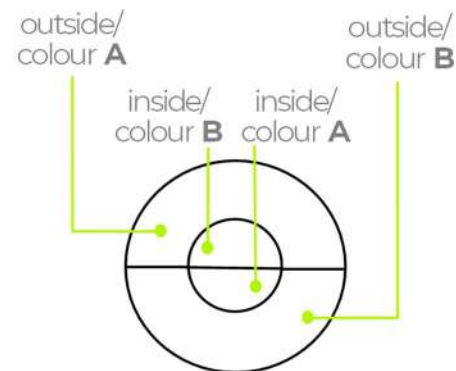

CHOOSE YOUR WALL PANEL STYLE & COLOUR

easyfix with hidden Button Fix installation system

HOW TO SELECT THE FABRIC

HOOP STYLE 1

When ordering the Hoop Panel Style 1 please select one colour for the outside circle (colour A) and one colour for the inside circle (colour B).

HOOP STYLE 2

When ordering the Hoop Panel Style 2 please select two colours for the outside circle (colour A & colour C) and one colour for the inside circle (colour B).

HOOP STYLE 3

When ordering the Hoop Panel Style 3 please select two colours - for the outside circle (colour A & colour B) & the inside circle (colour A & colour B).