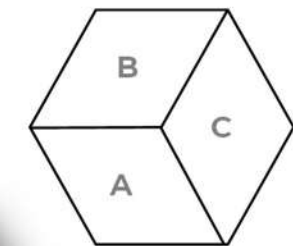

HOW TO SELECT THE FABRIC

When ordering the Cube panel please select three colours (colour A, colour B & colour C).

NOISEMONSTER
sound to silence acoustic panels