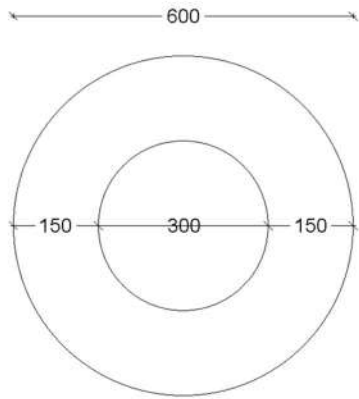

easyfix with hidden Button Fix installation system

PANEL DATA

- 🦋 Diameter 600mm
- 🦋 Thickness 30mm
- 🦋 NRC Value 0.96

WHAT'S IN THE BOX?

- 🦋 4 panels per box / Area 1.132 m²
- 🦋 installation system included