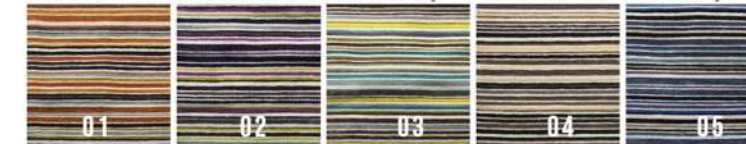

CROSSROADS X FABRIC 1 / VELVET STRIPES / COLOURS