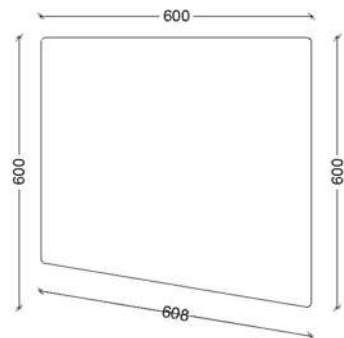

PANEL DATA

WHAT'S IN THE BOX?

- Width 600mm x 600mm Height
- Thickness 30mm
- NRC Value 0.96

- 4 panels per box / 1.276 m²
- installation system included

NOISEMONSTER
sound to silence acoustic panels

CLASSIC	QUAD	DUO	CROSSROADS	HEXAGON	CUBE	FIORI	ILLUSION	HOOP	TRIANGOLO	TRAPEZIUM	WAVE