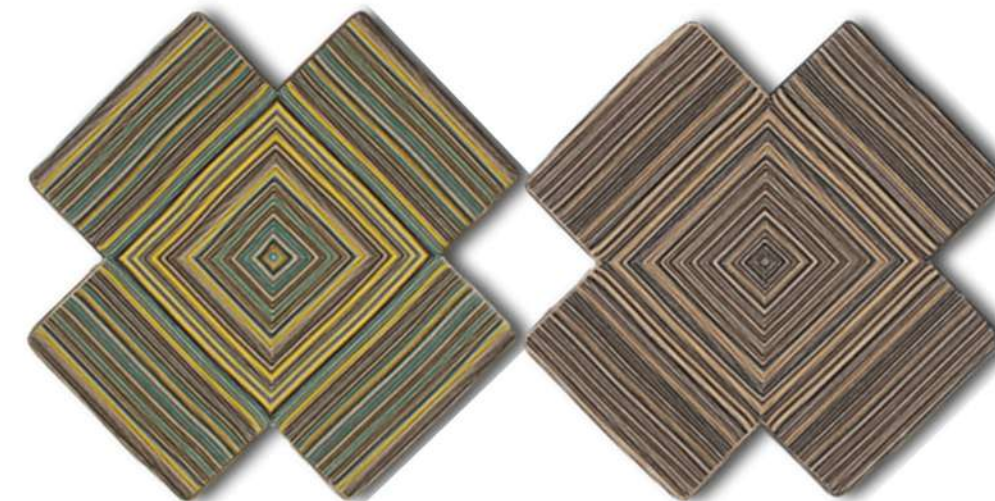

CROSSROADS X FABRIC 1 / VELVET STRIPES / COLOURS

100% PL