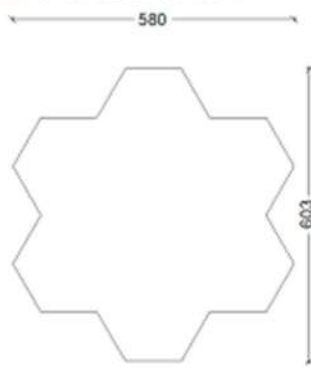

FIORI

CHOOSE YOUR WALL PANEL STYLE & COLOUR

easyfix with hidden Button Fix installation system

PANEL DATA

WHAT'S IN THE BOX?

- 4 panels per box / Area 0.964 m²
- one box contains the following:
  Fiori Face - one piece
  Fiori Center - one piece
  Fiori Full - two pieces
- installation system included

- Width 580mm x 603mm Height
- Thickness 30mm
- NRC Value 0.96

NOISEMONSTER
sound to silence acoustic panels

Brand is Trade Marked & Copy Right protected for NVP Company Ltd. / London / United Kingdom / 2021

CLASSIC	QUAD	DUO	CROSSROADS	HEXAGON	CUBE	FIORI	ILLUSION	HOOP	TRIANGOLO	TRAPEZIUM	WAVE

FIORI FABRIC / UNICOLOR WOOL / COLOURS

01	02	03	04	05	06	07	08	09
10	11	12	13	14	15	16	17	18
19	20	21	22	23	24	25	26	27
28	29	30	31	32	33	34	70% WO - 25% PA - 5% AF	

HOW TO SELECT THE FABRIC

When ordering the Fiori panels, please select two colours - one colour for the panel face (colour A), and one colour for the panel center and the cord (colour B).

NOISEMONSTER
sound to silence acoustic panels

Brand is Trade Marked & Copy Right protected for NVP Company Ltd. / London / United Kingdom / 2021