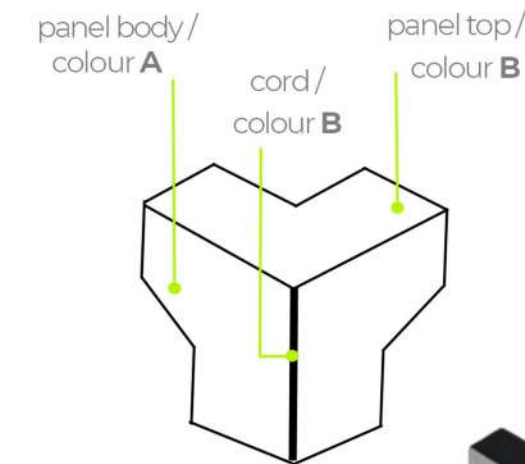

HOW TO SELECT THE FABRIC

When ordering the Illusion Flare Panel please choose one colour for the panel body (colour A) and one colour for the panel top & cord (colour B).