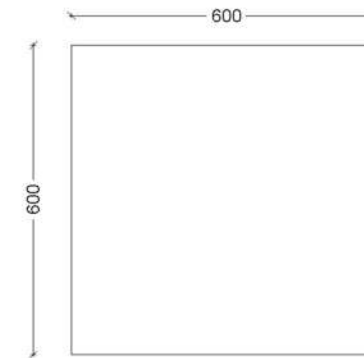

- ✦ Width 600mm x 600mm Height
- ✦ Thickness 30mm
- ✦ NRC Value 0.96

WHAT'S IN THE BOX?

- ✦ 4 panels per box / Area 1.44 m²
- ✦ installation system included

INSTALLATION IDEA

Twelve Classic Linea acoustic fabric panels installed in groups of four panels.