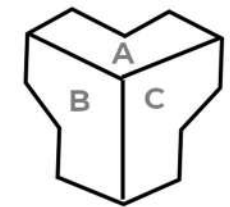

HOW TO SELECT THE FABRIC

When ordering the Illusion Shade panel please choose one colour for the panel top (colour A), one colour for the left panel face (colour B), and one colour for the right panel face (colour C).