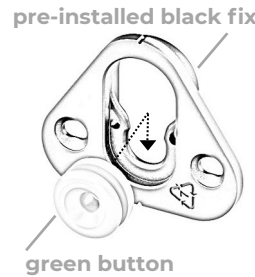

FIORI Style 1

FIORI Style 2

FIORI Style 3

PRODUCT DESCRIPTION

PRODUCT DIMENSIONS

(Length)580mm x (Width)603mm
(Thickness)30mm

PRODUCT PACKING

One (1) box contains four (4) panels:
Fiori style 1 - 1 piece
Fiori style 2 - 2 pieces
Fiori style 3 - 1 piece

PRODUCT APPLICATION & INSTALLATION

Panels are for wall applications only.

Accurate & secure method to fix panels to the wall.
Patented hidden installation system included in each box.
Easy to follow mounting instructions.
Black fixes are pre-installed on each panel.
Brand name tools to install the panel to the wall are also included.