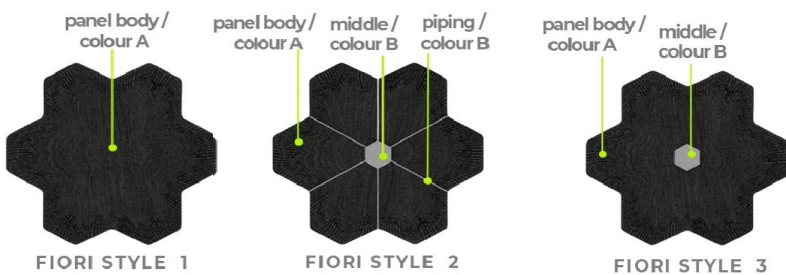

FABRICS & COLOURS