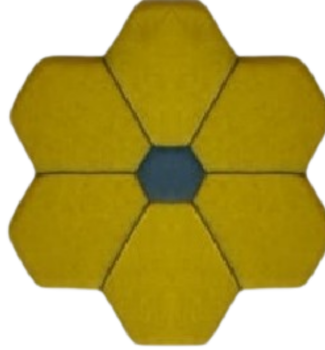

FIORI Style 1

FIORI Style 2

FIORI Style 3

PRODUCT DESCRIPTION

PRODUCT DIMENSIONS

(Length)580mm x (Width)603mm
(Thickness)30mm

PRODUCT PACKING

One (1) box contains four (4) panels:
Fiori style 1 - 1 piece
Fiori style 2 - 2 pieces
Fiori style 3 - 1 piece

FABRICS & COLOURS

Unicolour Wool