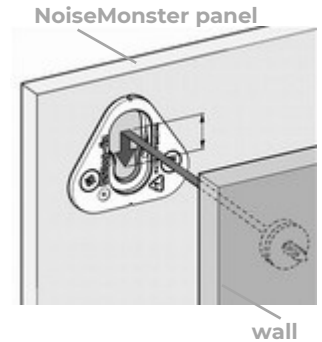

FIORI Style 1

FIORI Style 2

FIORI Style 3

PRODUCT DESCRIPTION

PRODUCT DIMENSIONS

(Length)580mm x (Width)603mm
(Thickness)30mm

PRODUCT PACKING

One (1) box contains four (4) panels:
Fiori style 1 - 1 piece
Fiori style 2 - 2 pieces
Fiori style 3 - 1 piece

PRODUCT APPLICATION & INSTALLATION

Panels are for wall applications only.

Accurate & secure method to fix panels to the wall.
Patented hidden installation system included in each box.
Easy to follow mounting instructions.
Black fixes are pre-installed on each panel.
Brand name tools to install the panel to the wall are also included.