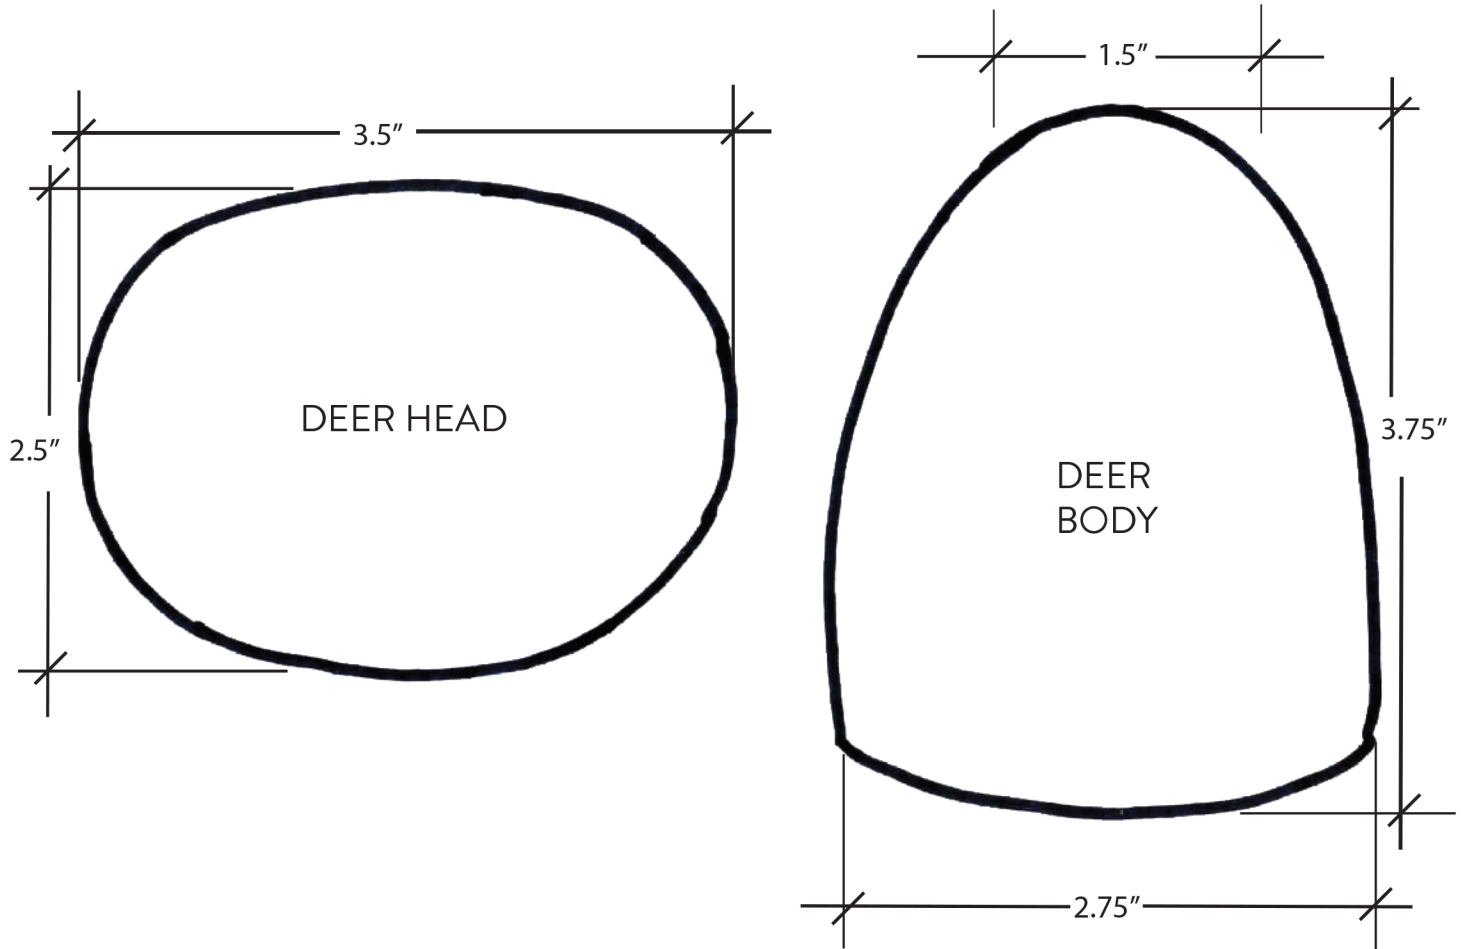

DITTO DEER

Tin foil armature size
Thickness about 2"

HOOF 1	HOOF 2	HOOF 3	HOOF 4
*PINCH OFF EYES , NOSE AND ANTLERS			

KNIT
KNIT
KNIT

KNIT
KNIT
KNIT

KNIT
KNIT
KNIT

KNIT	
KNIT	
MUZZLE	

BOTTOM	
BOTTOM	HEAD
HEAD	

HEAD
HEAD
HEAD

MUZZLE	ANTLERS	EAR 1	EAR 2
ARM 1		ARM 2	
FOOT 1		FOOT 2	

*DEER colours will vary depending on kit colour.