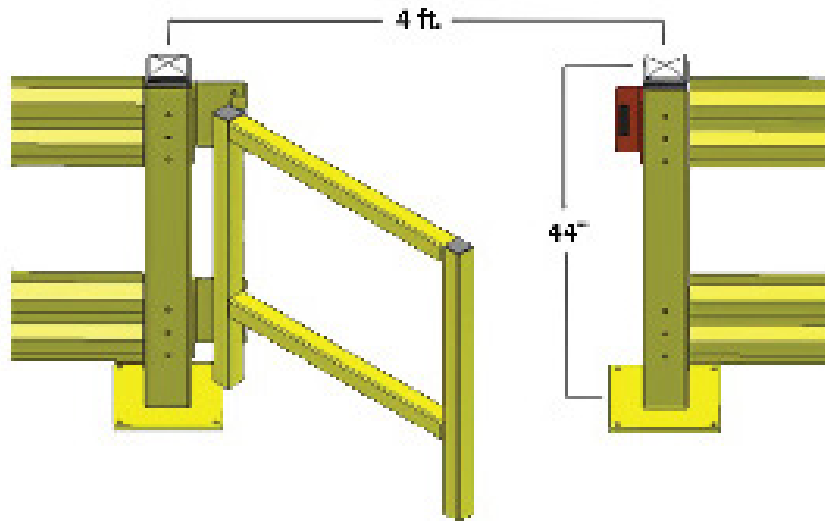

# SAFERGATE™ PEDESTRIAN GUARD RAIL GATE

Wildeck's SaferGate™ Pedestrian Crossing Gate offers a safe and convenient way to access equipment and areas protected by Wilgard® Steel Guard Rail Systems. This high-performance, self-closing swing gate installs in minutes onto new or existing XT, MT or LT Wilgard® guard rail columns. In addition to providing convenient access to protected areas, the SaferGate™ reduces a facility's accident potential by channeling pedestrians to specific areas.

## Models

**WGG-R**

*Right Opening*

**WGG-L**

*Left Opening*

## Features

- Self-closing, spring-loaded hinges tested to withstand over 100,000 cycles;
- Installs in minutes and replaces a 4' section of Wilgard® guard rail without modification to existing columns;
- Creates 34 5/8" clear opening for pedestrian or cart traffic;
- Gates open out into the aisle and include a safety latch for personnel
- All gate hardware is included