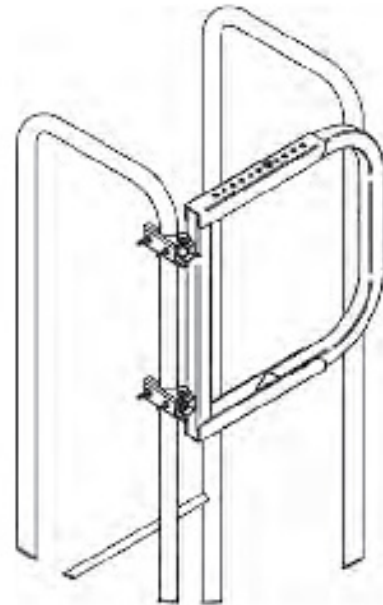

LADDERGARD™ SWING SAFETY GATE

High-traffic access ladders can present many risks and are often located in obscure areas. Wildeck's self-closing Laddergard™ Safety Swing Gates are adjustable to fit openings from 16" to 40" and comply with OSHA 1910.23 safety requirements. Laddergard™ gates are easy to install and have been designed for maximum durability and reliability. All installation hardware and mounting instructions are included.

Widths 16" - 26" = p/n WGLG-1626

Widths 27" - 40" = p/n WGLG-2740

Models

WGLG-1626

Adjustable from 16" to 26"

WGLG-2740

Adjustable from 27" to 40"

Features

- Two available sizes to cover a wide range of openings:
WGLG-1626 adjustable from 16" to 26"
WGLG-2740 adjustable from 27" to 40"
- Self-closing spring loaded hinges
- Reversible - left or right
- Easily installs to pipe rails up to 2" diameter
- Mounting hardware included