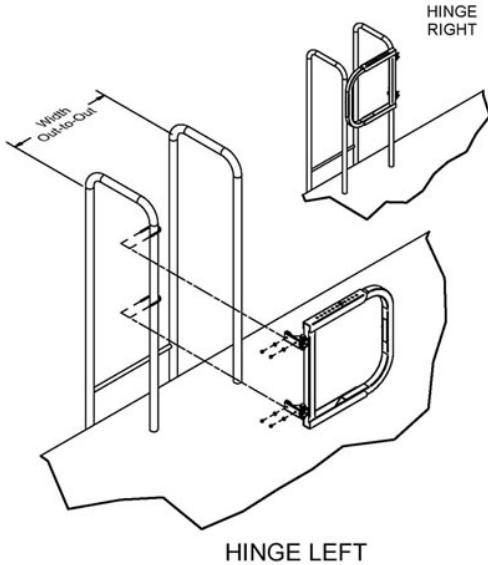

LADDERGARD™ SWING SAFETY GATE

High-traffic access ladders can present many risks and are often located in obscure areas. Wildeck's self-closing Laddergard™ Safety Swing Gates are adjustable to fit openings from 16" to 40" and comply with OSHA 1910.23 safety requirements. Laddergard™ gates are easy to install and have been designed for maximum durability and reliability. All installation hardware and mounting instructions are included.

Widths 16" - 26" = p/n WGLG-1626

Widths 27" - 40" = p/n WGLG-2740

Models

WGLG-1626

Adjustable from 16" to 26"

WGLG-2740

Adjustable from 27" to 40"

Features

- Two available sizes to cover a wide range of openings:
WGLG-1626 adjustable from 16" to 26"
WGLG-2740 adjustable from 27" to 40"
- Self-closing spring loaded hinges
- Reversible - left or right
- Easily installs to pipe rails up to 2" diameter
- Mounting hardware included