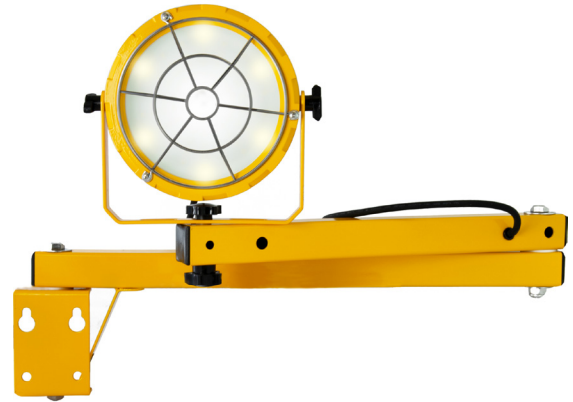

DOCK BAY SPOT + FLOOD ARM LIGHTS

The Signaworks Dock Bay Swivel Arm LED Light safely and dependably brightens Trailers, Shipping Containers, and any variety of Dock Bay or Work Areas. Provides a Productive, Safe and Energy Efficient Workplace.

Removeable
Knuckle

Push button on
back of light

Dual Arm
Model

Single Arm
Model

Models

DL-30W-401

30 Watt Spot Light, Single Swing Arm

DL-30W-402

30 Watt Spot Light, Dual Swing Arm

DL-50W-401

50 Watt Flood Light, Single Swing Arm

Features

- Super Bright LED Flood Light
- 40 Inch Single Steel Swing Arm
- Durable Aluminum Alloy Light Housing
- 5ft Wall Power Cord, 18 AWG, 3 Prong Plug, 120V AC
- 3 Prong Power Receptacle in Arm
- 20 inch 3 Prong Power Cord on Light
- Right-Angle Wall Mounting Brackets Included (As Pictured)
- Over 50,000 Hour Life, 4000K CREE LEDs
- ETL/cETL, CE, ROHS Certified
- IP65 Rating
- WF2 Corrosion Certified
- ETL/cETL, CE, and ROHS Certified
- Power Button on Back of Light