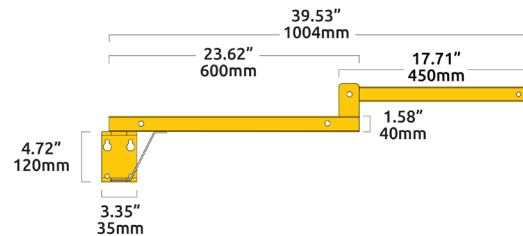

DOCK BAY SPOT + FLOOD ARM LIGHTS

The Signaworks Dock Bay Swivel Arm LED Light safely and dependably brightens Trailers, Shipping Containers, and any variety of Dock Bay or Work Areas. Provides a Productive, Safe and Energy Efficient Workplace.

Removeable
Knuckle

Push button on
back of light

Dual Arm
Model

Single Arm
Model

Models

DL-30W-401

30 Watt Spot Light, Single Swing Arm

DL-30W-402

30 Watt Spot Light, Dual Swing Arm

DL-50W-401

50 Watt Flood Light, Single Swing Arm

Features

- Super Bright LED Flood Light
- 40 Inch Single Steel Swing Arm
- Durable Aluminum Alloy Light Housing
- 5ft Wall Power Cord, 18 AWG, 3 Prong Plug, 120V AC
- 3 Prong Power Receptacle in Arm
- 20 inch 3 Prong Power Cord on Light
- Right-Angle Wall Mounting Brackets Included (As Pictured)
- Over 50,000 Hour Life, 4000K CREE LEDs
- ETL/cETL, CE, ROHS Certified
- IP65 Rating
- WF2 Corrosion Certified
- ETL/cETL, CE, and ROHS Certified
- Power Button on Back of Light