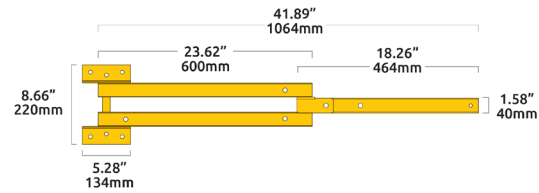

DOCK BAY SPOT + FLOOD ARM LIGHTS

The Signaworks Dock Bay Swivel Arm LED Light safely and dependably brightens Trailers, Shipping Containers, and any variety of Dock Bay or Work Areas. Provides a Productive, Safe and Energy Efficient Workplace.

Removeable
Knuckle

Push button on
back of light

Dual Arm
Model

Single Arm
Model

Models

DL-30W-401

30 Watt Spot Light, Single Swing Arm

DL-30W-402

30 Watt Spot Light, Dual Swing Arm

DL-50W-401

50 Watt Flood Light, Single Swing Arm

Features

- Super Bright LED Flood Light
- 40 Inch Single Steel Swing Arm
- Durable Aluminum Alloy Light Housing
- 5ft Wall Power Cord, 18 AWG, 3 Prong Plug, 120V AC
- 3 Prong Power Receptacle in Arm
- 20 inch 3 Prong Power Cord on Light
- Right-Angle Wall Mounting Brackets Included (As Pictured)
- Over 50,000 Hour Life, 4000K CREE LEDs
- ETL/cETL, CE, ROHS Certified
- IP65 Rating
- WF2 Corrosion Certified
- ETL/cETL, CE, and ROHS Certified
- Power Button on Back of Light