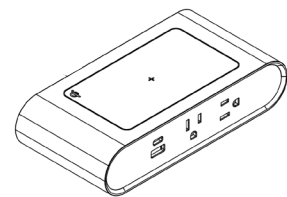

3-IN-ONE POWER

The 3-in-one is the ultimate set-up for gamers, multi-media designers, software engineers, and other tech-heavy users.

Utility outlets below the desk provide ample access for power hungry devices - think speakers, monitors, CPU, lighting, height-adjustable table, and more. On the worksurface, you'll find 3-in-one's monument/edge mount power and USB for the devices you need to plug in (and unplug) easily. There's even Qi wireless charging to give phones, headphones and smart watches a boost. 3inOne delivers an army of fixed outlets below the desktop, and power and charging above.

FEATURES

- Dual USB ports
- Qi Charging Pad
- 6 - 3 prong power outlets below
- 2 - 3 prong power outlets above
- UL Listed
- Smart Charging
- USB A - Up to 20W
- USB C - Up to 18W
- Qi Wireless - Up to 10W

MOUNTING OPTIONS

- Edge
- Monument

CORD LENGTH

108"

MIN-MAX SURFACE THICKNESS

3/4" - 2"

EDGE MOUNT

MONUMENT MOUNT