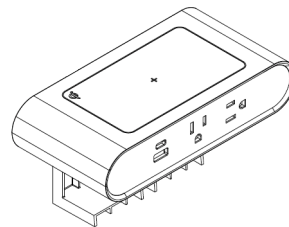

3-IN-ONE POWER

The 3-in-one is the ultimate set-up for gamers, multi-media designers, software engineers, and other tech-heavy users.

Utility outlets below the desk provide ample access for power hungry devices - think speakers, monitors, CPU, lighting, height-adjustable table, and more. On the worksurface, you'll find 3-in-one's monument/edge mount power and USB for the devices you need to plug in (and unplug) easily. There's even Qi wireless charging to give phones, headphones and smart watches a boost. 3inOne delivers an army of fixed outlets below the desktop, and power and charging above.

FEATURES

- Dual USB ports
- Qi Charging Pad
- 6 - 3 prong power outlets below
- 2 - 3 prong power outlets above
- UL Listed
- Smart Charging
- USB A - Up to 20W
- USB C - Up to 18W
- Qi Wireless - Up to 10W

MOUNTING OPTIONS

- Edge
- Monument

CORD LENGTH

108"

MIN-MAX SURFACE THICKNESS

3/4" - 2"

EDGE MOUNT

MONUMENT MOUNT