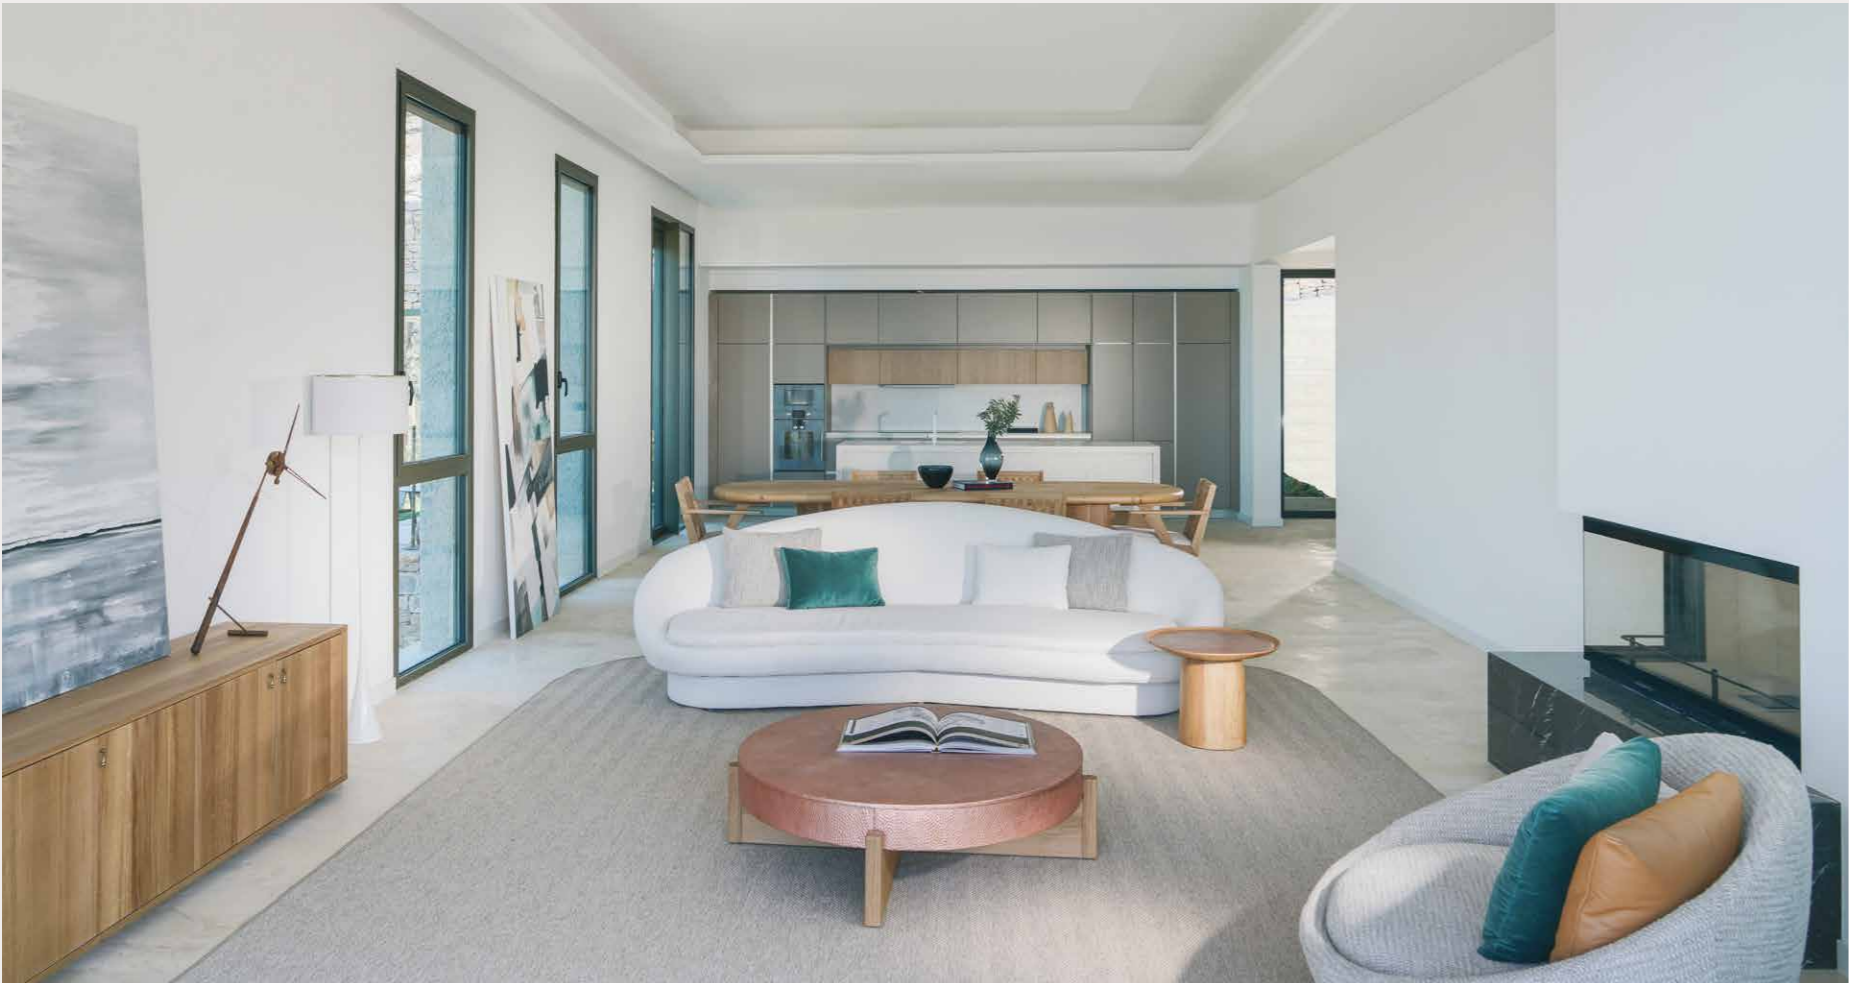

MODEL UNIT

Located in the captivating city of Bodrum, Paradise Bay suites invite the brightest cerulean blues to accompany your Mediterranean summers. For this private suite, pieces were selected from Lazzoni's latest outdoor collection along with custom-made products. To accentuate the breathtaking scenery right outside, off-white and creamy hues and oak accents were used in the entire place.

Lotus series make their debut in this project with knitted wicker details. While Lotus Chair was used in the dining area in its simplest form, Lotus Lounge Chair takes on a different look in the bedroom as a cozy detail. Arte armchair was used in the living area to experience both indoors and outdoors in 360. While Tubi Table and Bent Sofa were selected for the terrace area to bring comfort to an exclusive scenery.