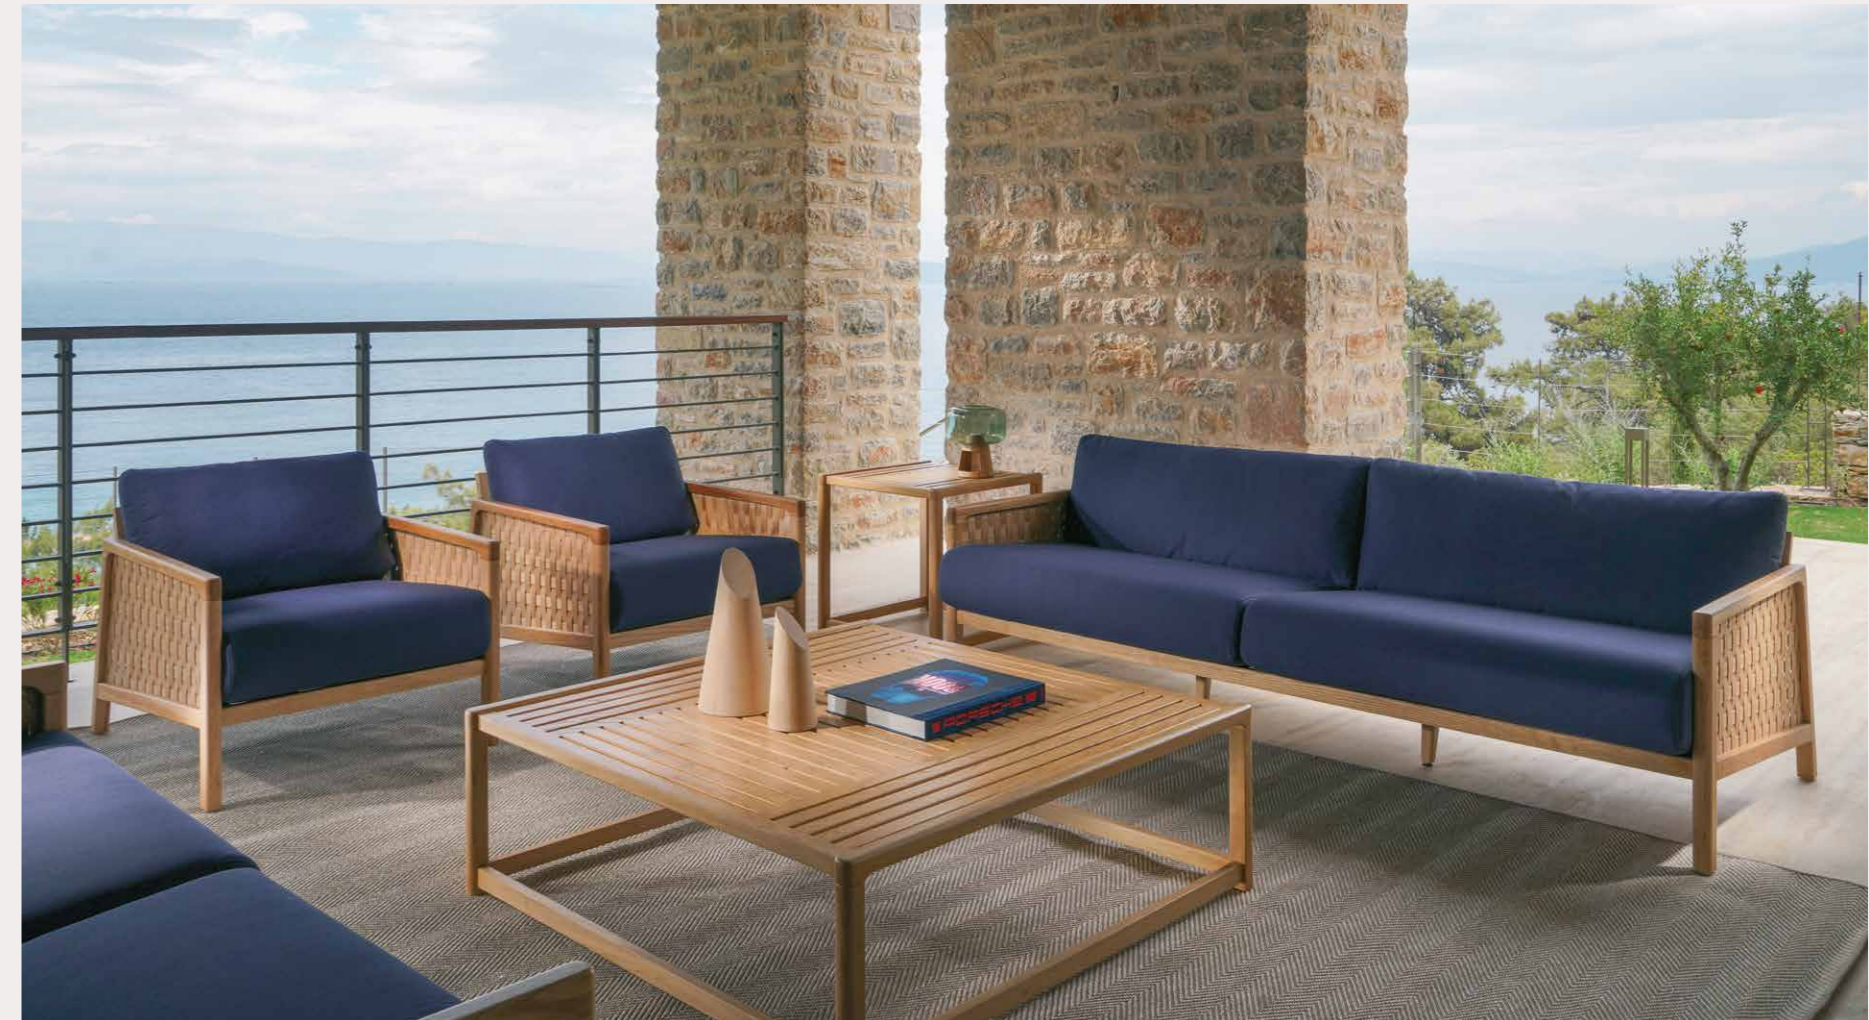

OUTDOOR COLLECTION

LOTUS COLLECTION

Knitted wicker details of the Lotus Collection bring out nature's beauty while adorning your garden with organic details. Custom your Lotus from our wide selection of fabrics and create the perfect set for your space whether a loveseat, a three-seater, or a single sofa.

KAPET COFFEE TABLE

Made entirely in solid wood, Kapet Coffee Table brings the refinement of wood together with nature. Accompanying your conversations where you sip your coffee with pleasure.

LOTUS