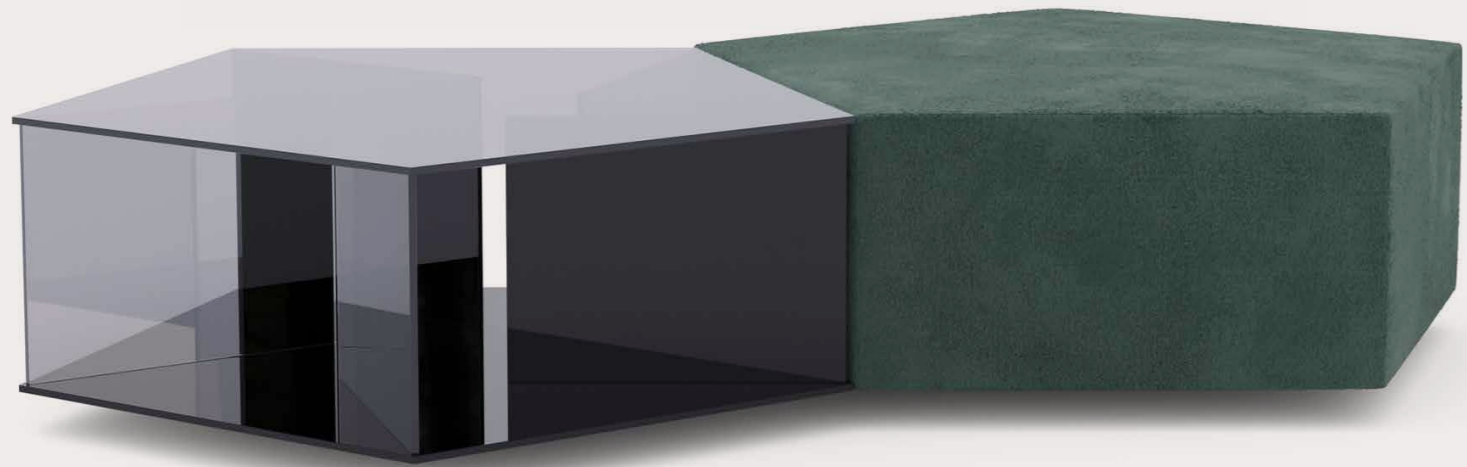

sustainability in
golden ratio