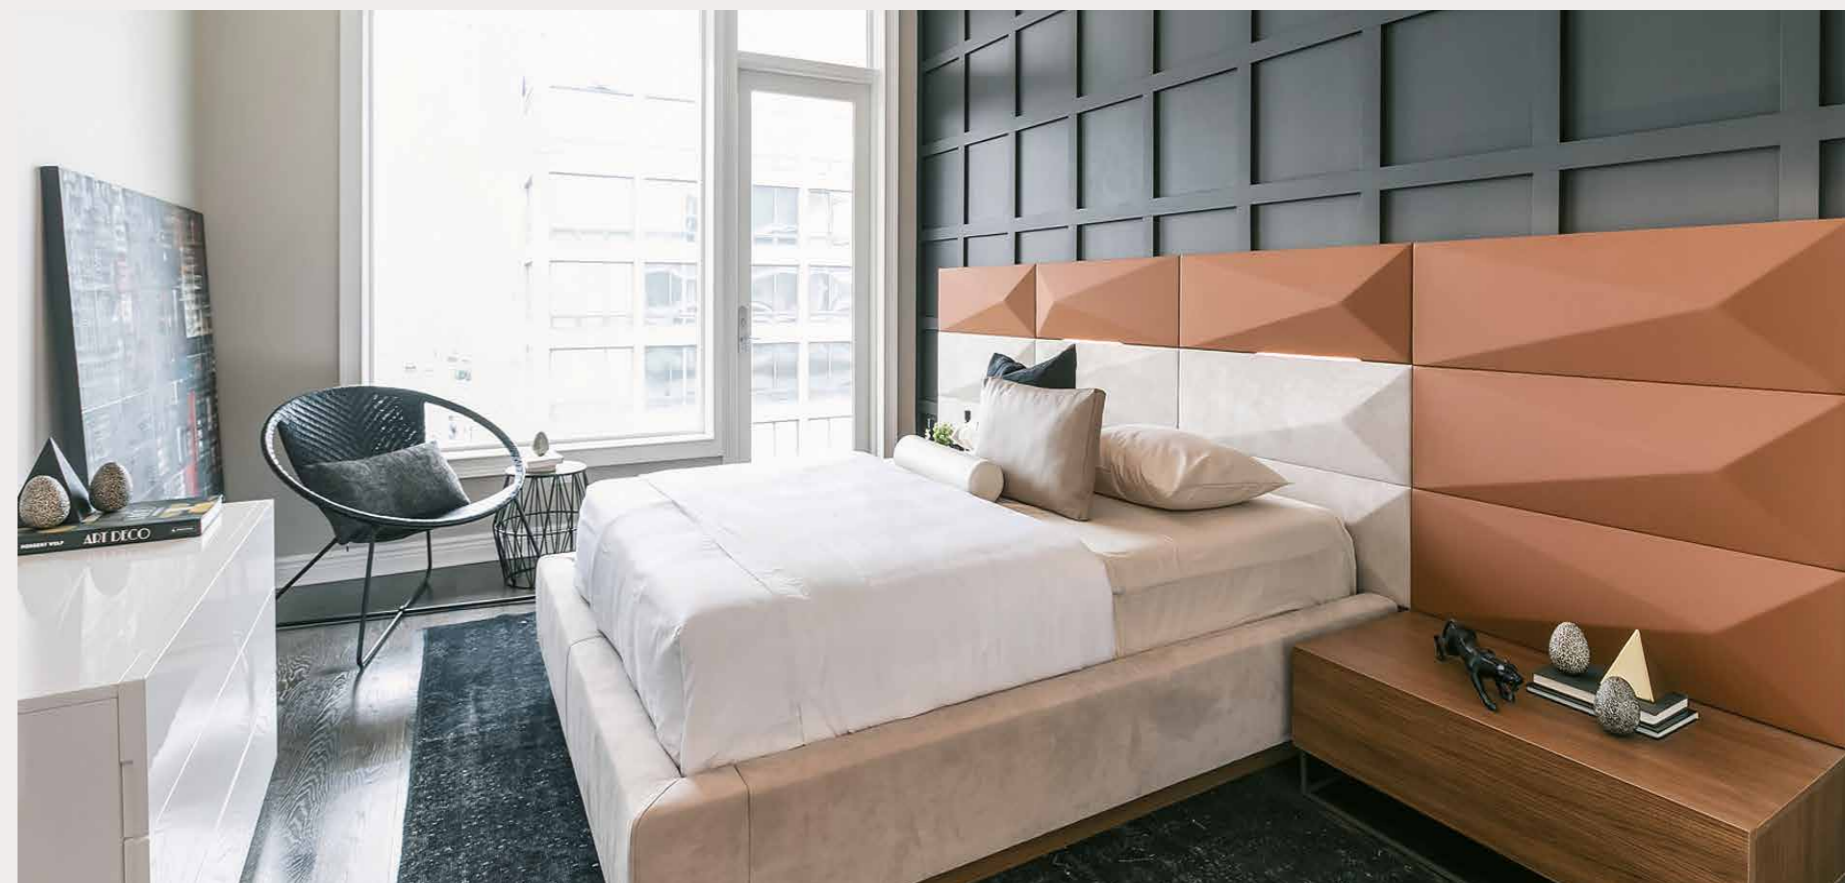

GLASS HOUSE

New Jersey, USA - 2021

RESIDENTIAL

Apartments designed by 5 famous brands and 5 interior designers gathered by one of the biggest interior design and estate magazines, *Aspire Magazine* made their debuts at Glass House! The luxurious apartment in Glass House located at New Jersey was designed by Lazzoni's designers. It is aimed to create a comfortable and joyful living area in the project and never to compromise on a chic style!