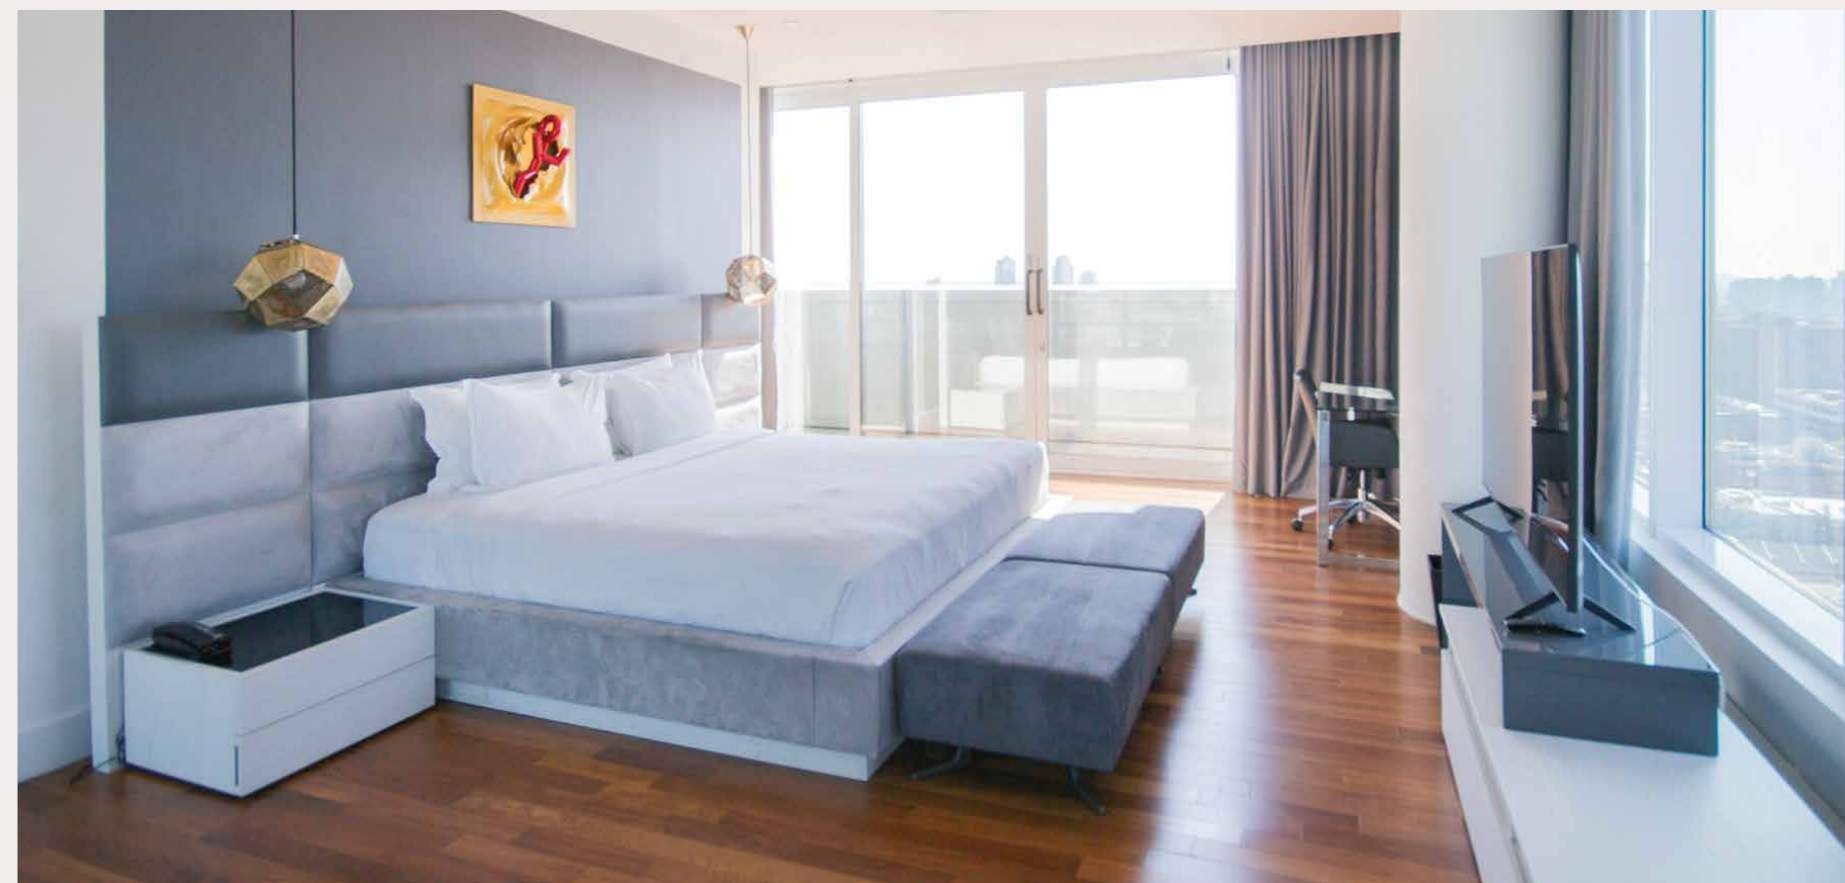

HOTEL INDIGO

New York, USA - 2020

HOTEL - PENTHOUSE

Social facilities of Burj Alfardan which is located in the middle of Doha has been designed with the special products exclusively manufactured in the manufacturing plant of Lazzoni. Furniture gave life to the common areas, which are designed with the aim of creating a chic and modern style, with matching color transitions and tones.