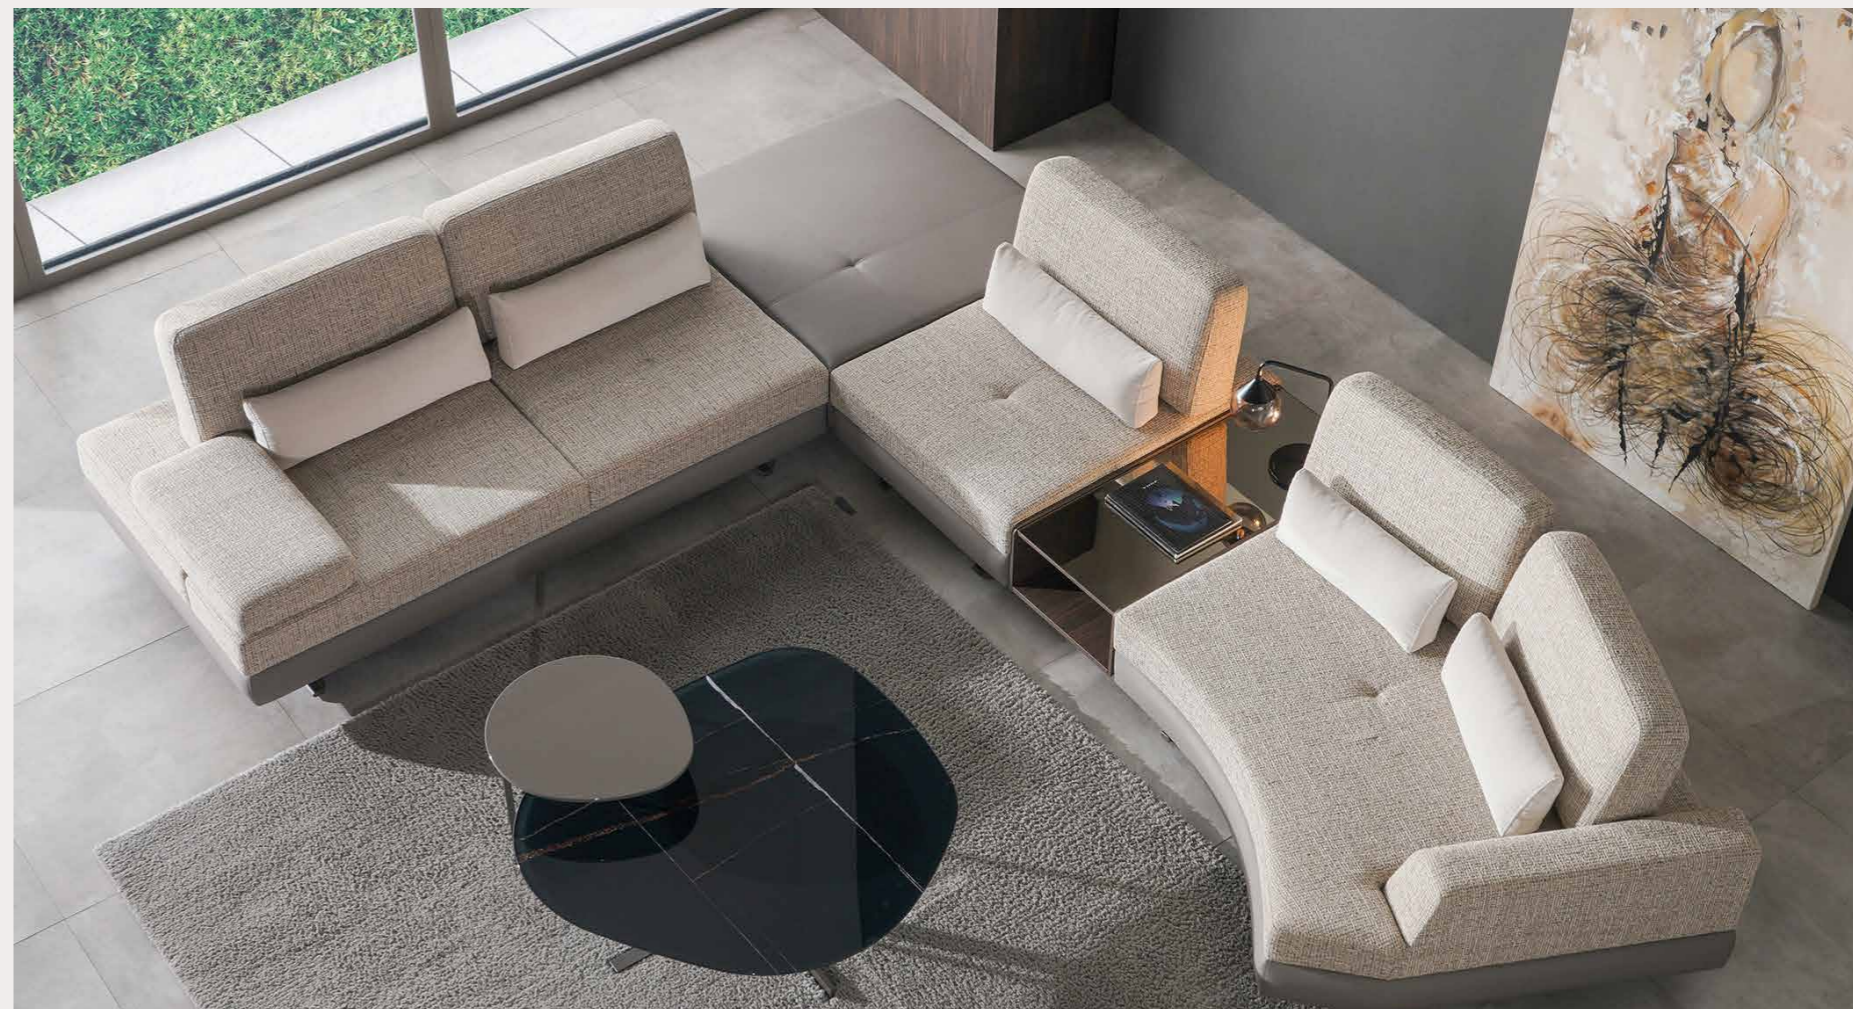

HR35 High Resilience Foam

Flexible polyurethane foam HR-35kg/m³ Soft (2.2 lb per cubic ft) has twice the density and durability of regular foams, creating a comfortable yet durable seating. HR35 offers sturdy, resilient support with a quicker response rate than regular memory foam.