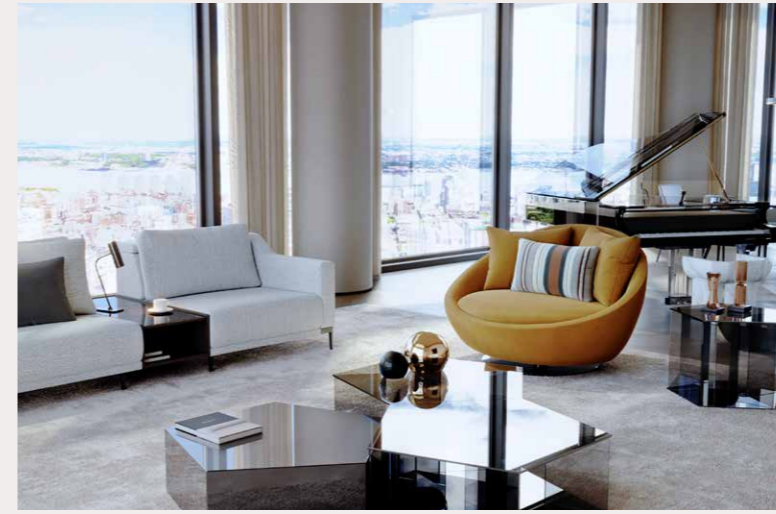

CENTRAL PARK VIEW APARTMENT, NEW YORK

For this project, Lazzoni introduces its never-before-seen articles that are exclusively customized for the residence. The latest modules of Milda Modular sofa make their grand debut in this project, offering modern solutions for large gatherings. Overall spaciousness of the Grand Salon is followed with light-colored upholstery in seating modules while adding a vibrant element with burnt orange of Arte accent chairs. Floor-to-ceiling windows maximize the views and light in the residence that is enhanced with the elegant harmony of reflective and transparent surfaces in table units. The delicate-cut ceramic dining table takes the spotlight in the living area that is accompanied by the soon-to-be-released glass accent and coffee tables.