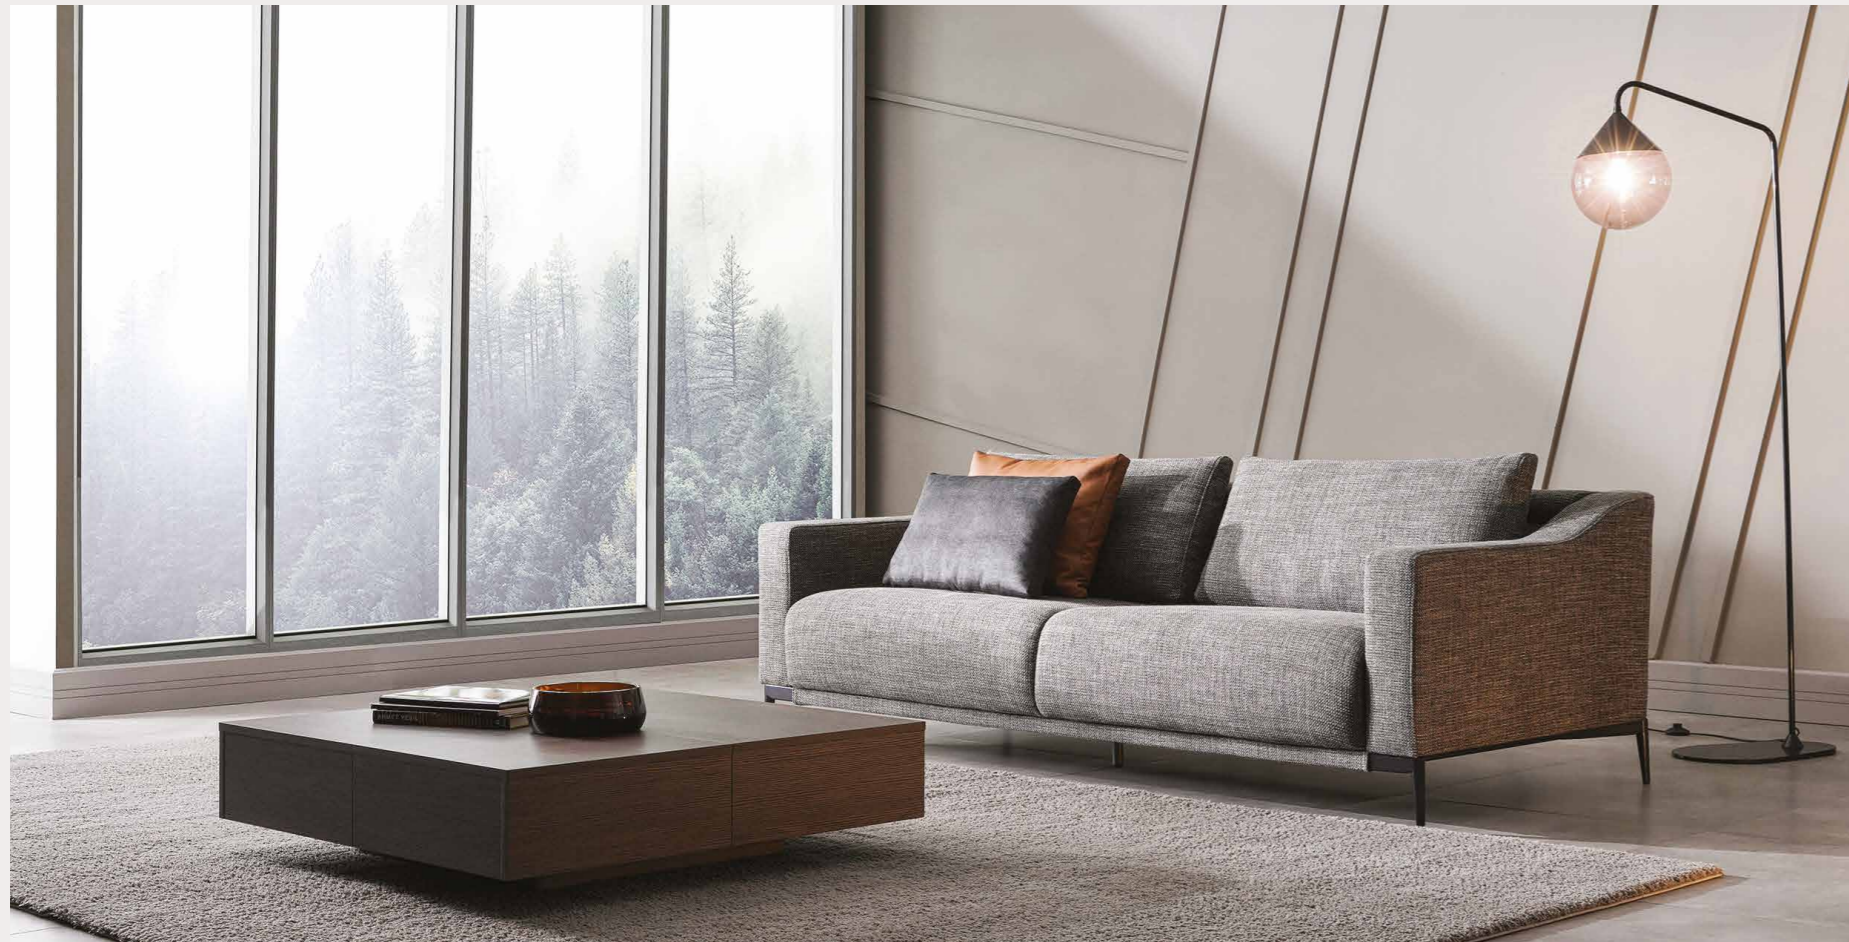

MILDA

The most comfortable sofa you'll ever own. Milda Sofa offers a comfortable head and neck support with its adjustable backrest cushions and manual mechanisms. The mechanism helps create a deeper seat to lounge.

CrossWise Metal Webbing

Invented exclusively by Lazzoni Design team, metal webbing is one of the latest methods that replace traditional electric webbing. The CrossWise webbing enhances foam quality while making it more durable and long-lasting.