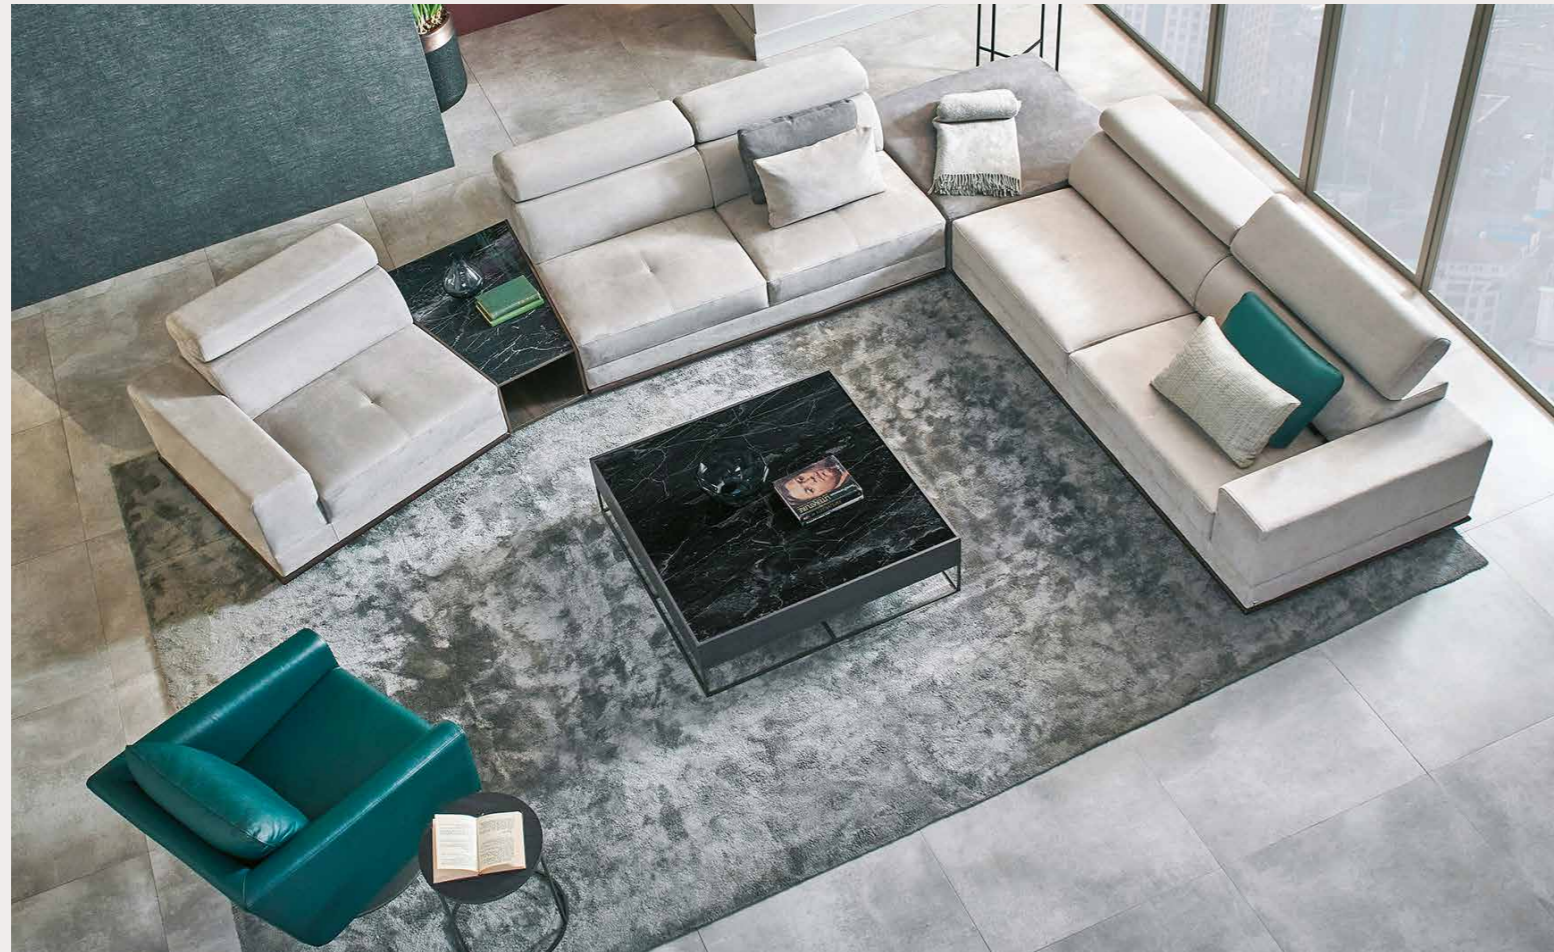

MET

Made for comfort, the adjustable headrest has six levels and performs as head, and neck support while the curved backrest adjusts to the natural curvature of the spine.

CrossWise Metal Webbing
Invented exclusively by Lazzoni Design team, metal webbing is one of the latest methods that replace traditional electric webbing. The CrossWise webbing enhances foam quality while making it more durable and long-lasting.