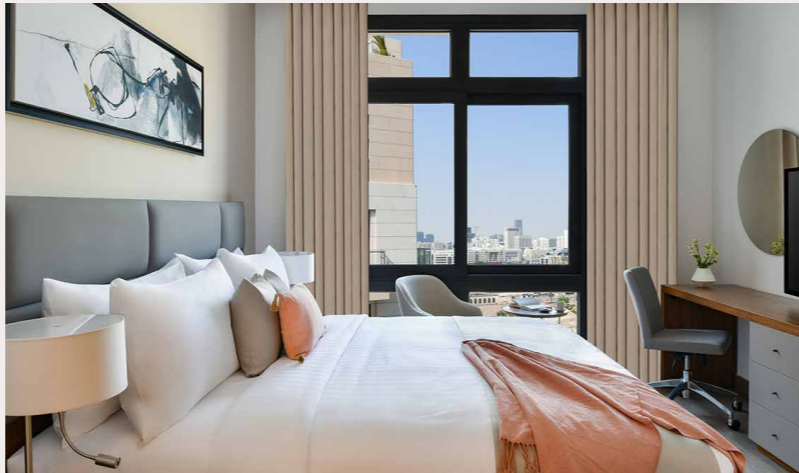

EXTENDED STAY

Consisting of 5 blocks and 164 residences, La Mirage Housings located in Doha, the capital city of Qatar, have been put into service with the products of Lazzoni! All of 164 luxurious residences located in La Mirage Housings have been designed by using the products of Lazzoni.

All of 164 luxurious residences located in La Mirage Housings have been designed by using the products of Lazzoni.