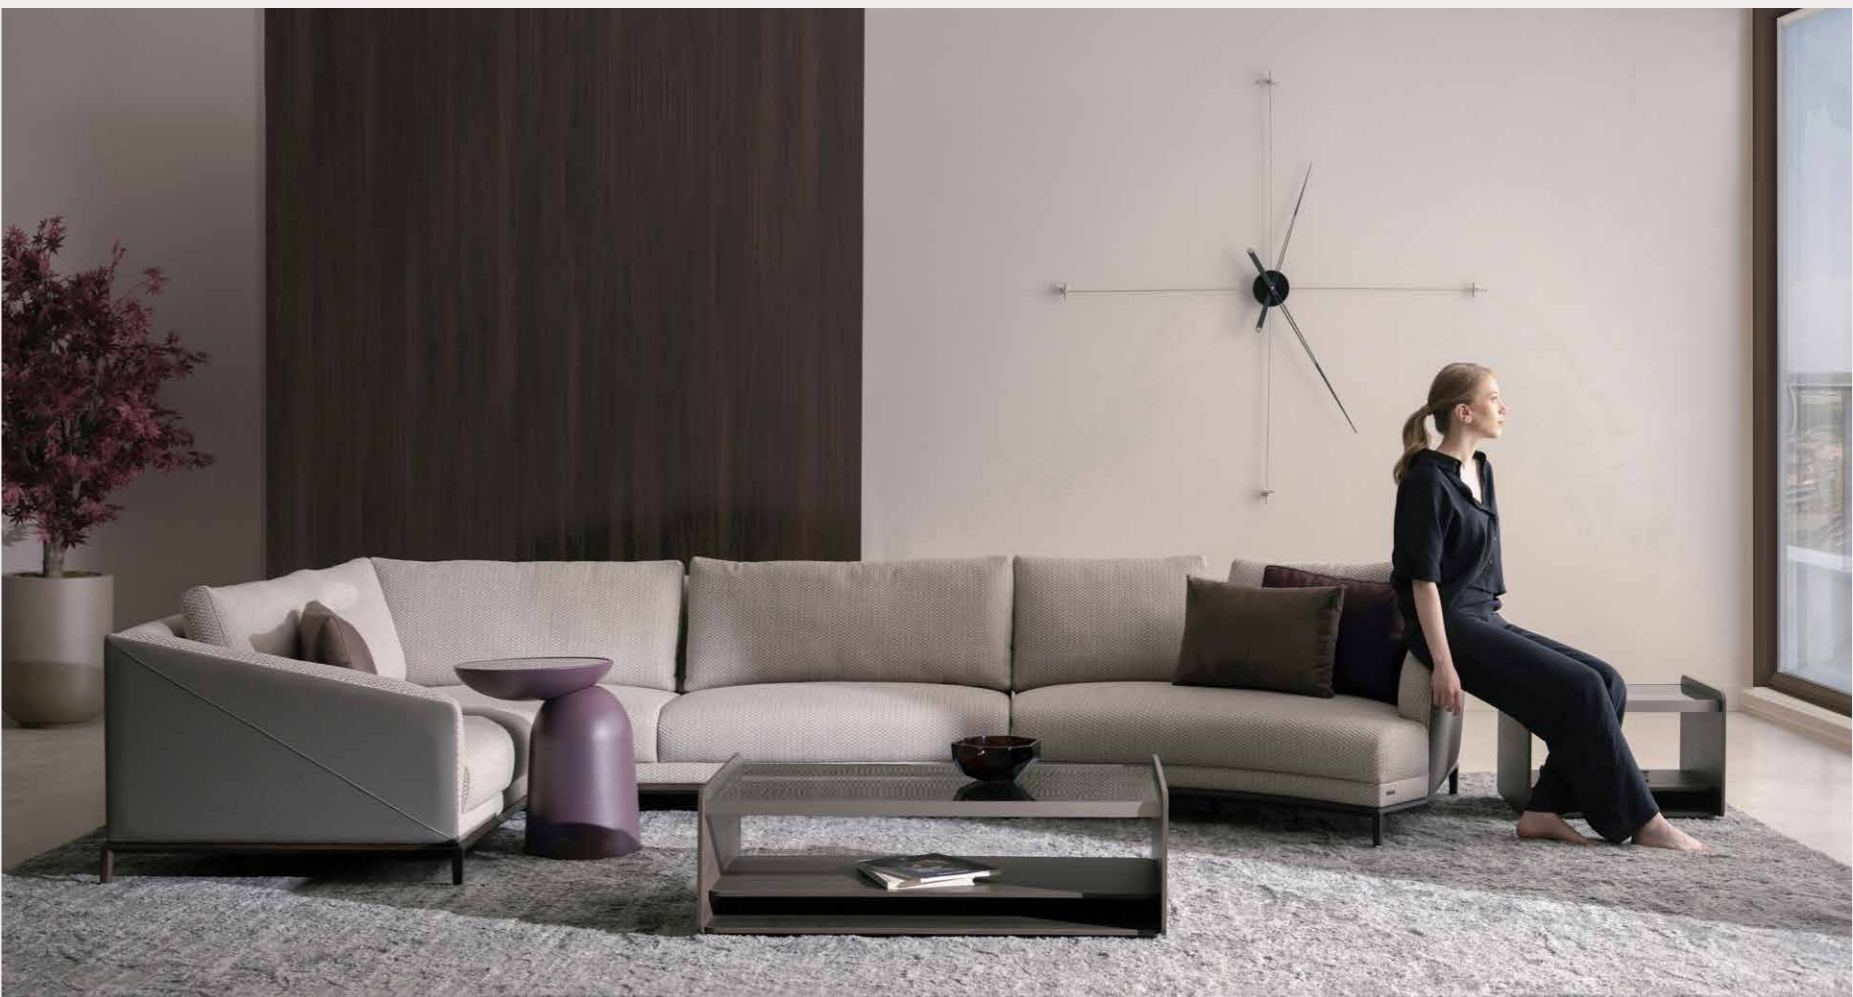

CrossWise Metal Webbing

Invented exclusively by Lazzoni Design team, metal webbing is one of the latest methods that replace traditional electric webbing. The CrossWise webbing enhances foam quality while making it more durable and long-lasting.