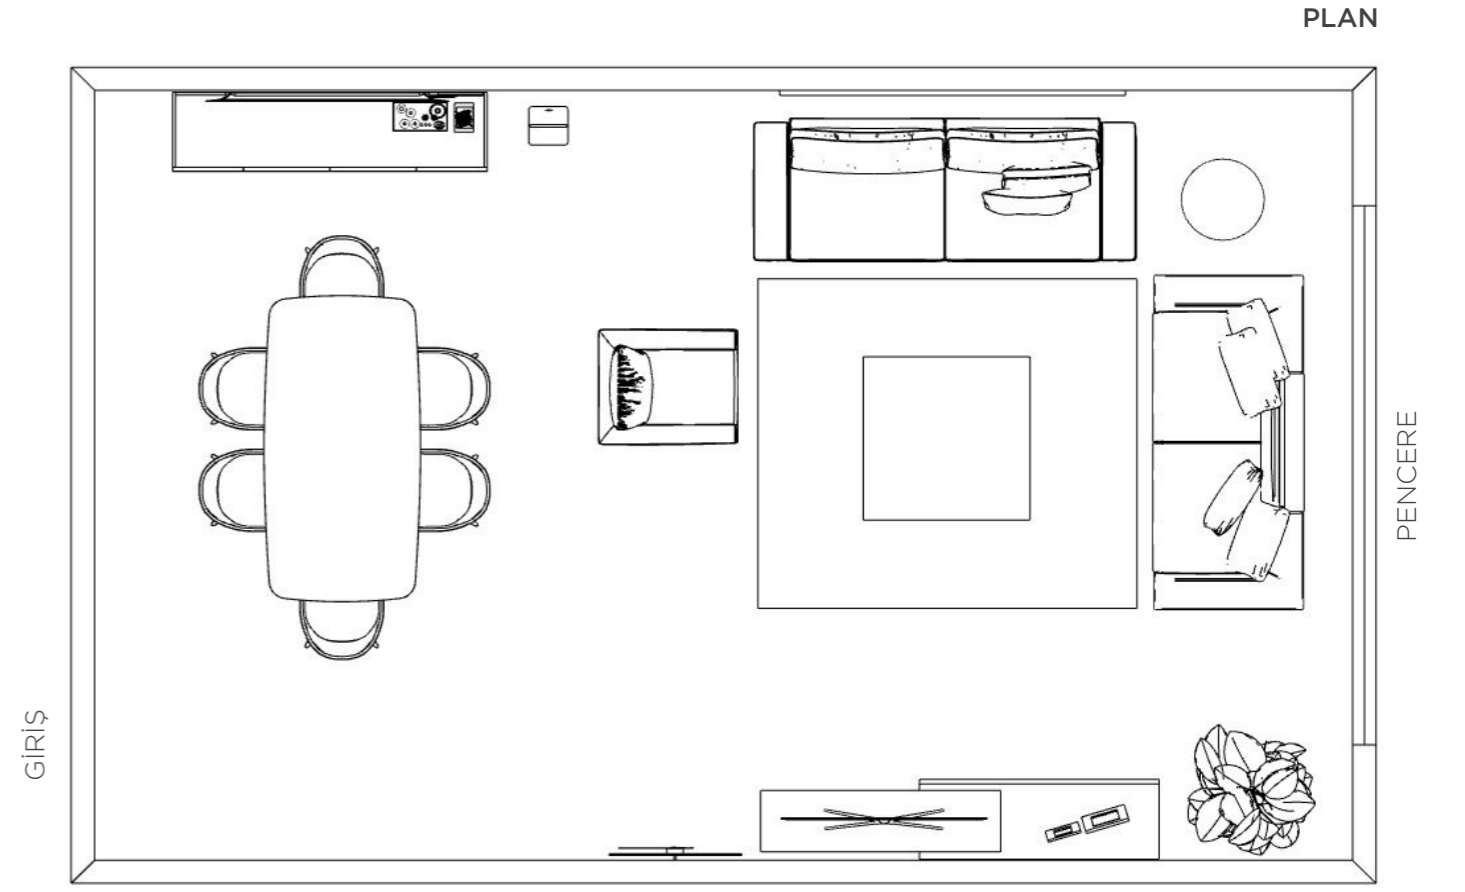

~~₺309.854~~
₺238.349

1- Mons Masa ~~₺110.565~~ 2- Tolina Sandalye (x10) ~~₺85.780~~

~~₺196.345~~
₺157.076

RENDER

1- Hexa Yatak ~~₺95.146~~ 2- Ocean Komodin (x2) ~~₺21.157~~

~~₺116.303~~
₺96.919

Ayarlanabilir Koltuk Derinliği