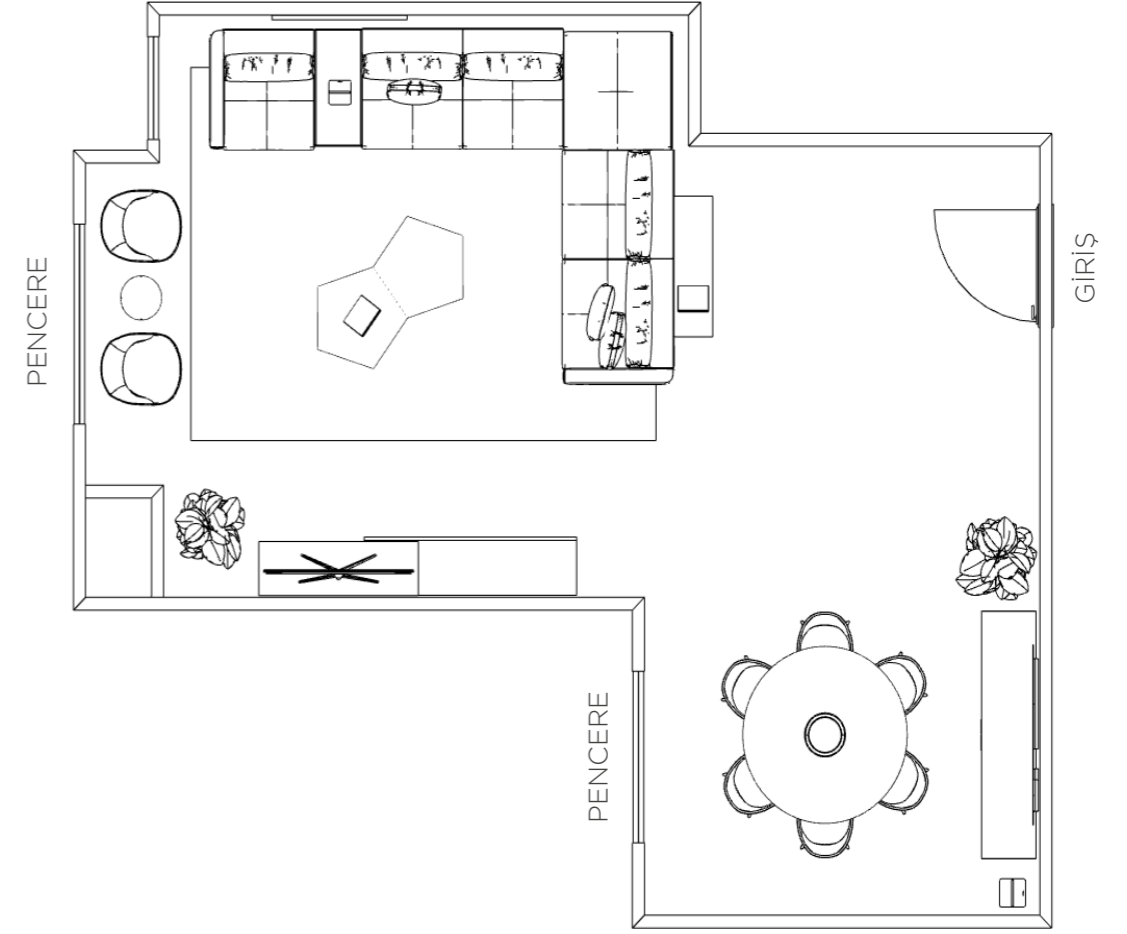

1- Mons Masa ~~₺110.565~~ 2- Tolina Sandalye (x10) ~~₺85.780~~

~~₺196.345~~
₺157.076

RENDER