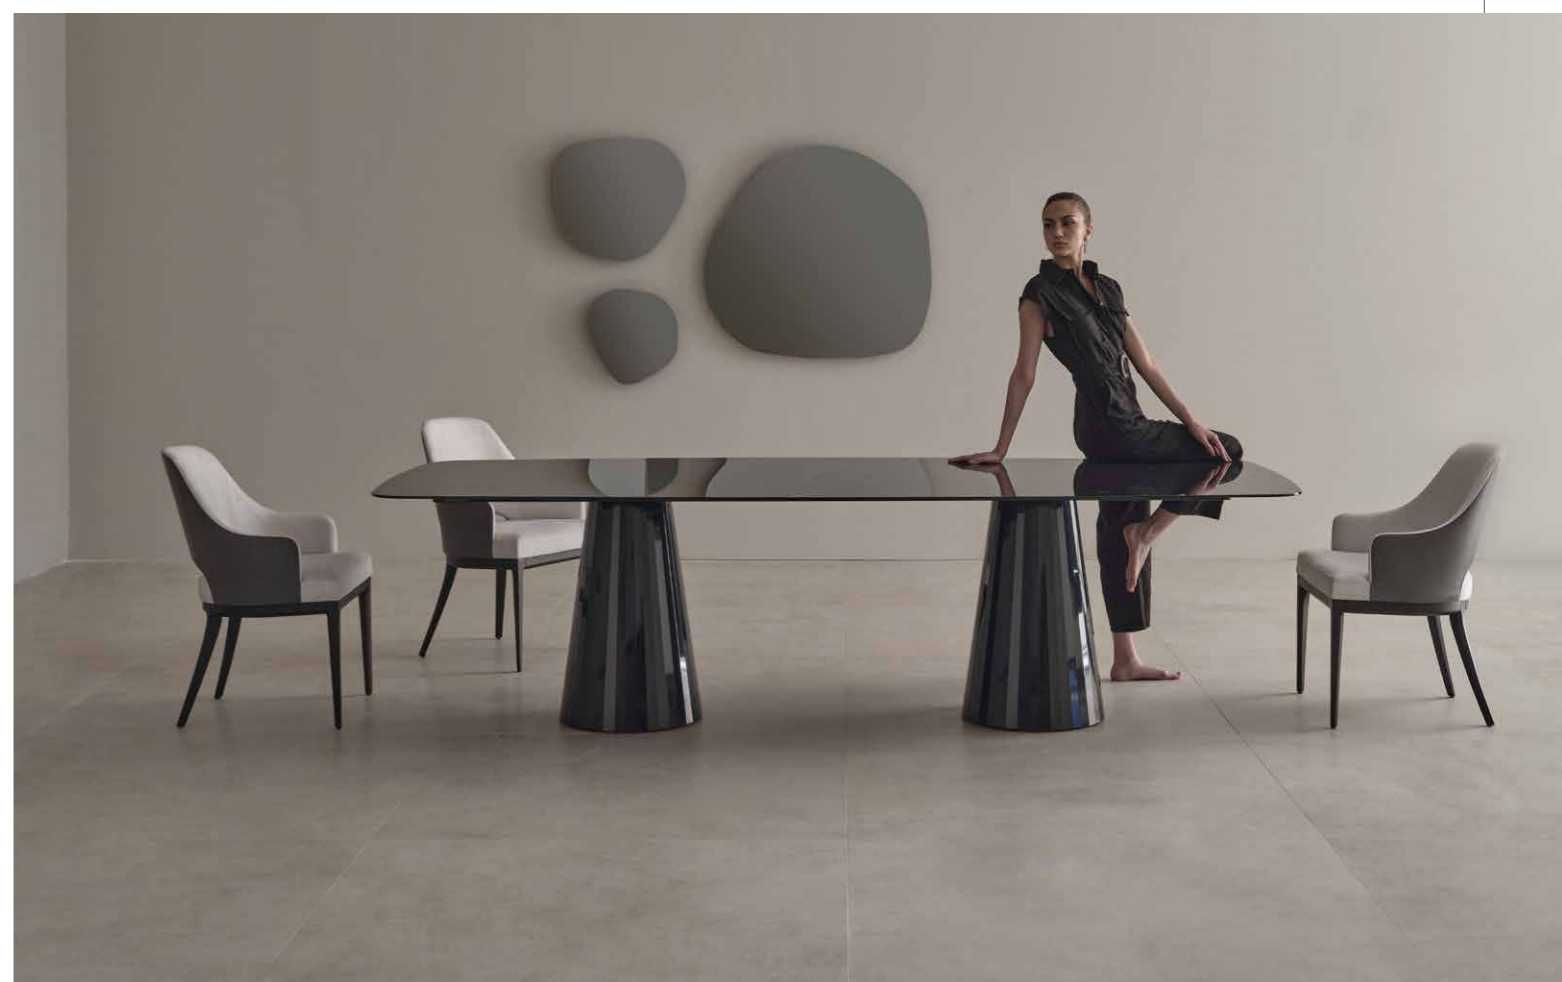

| MIRROR

REFLECTIVE |

MONS