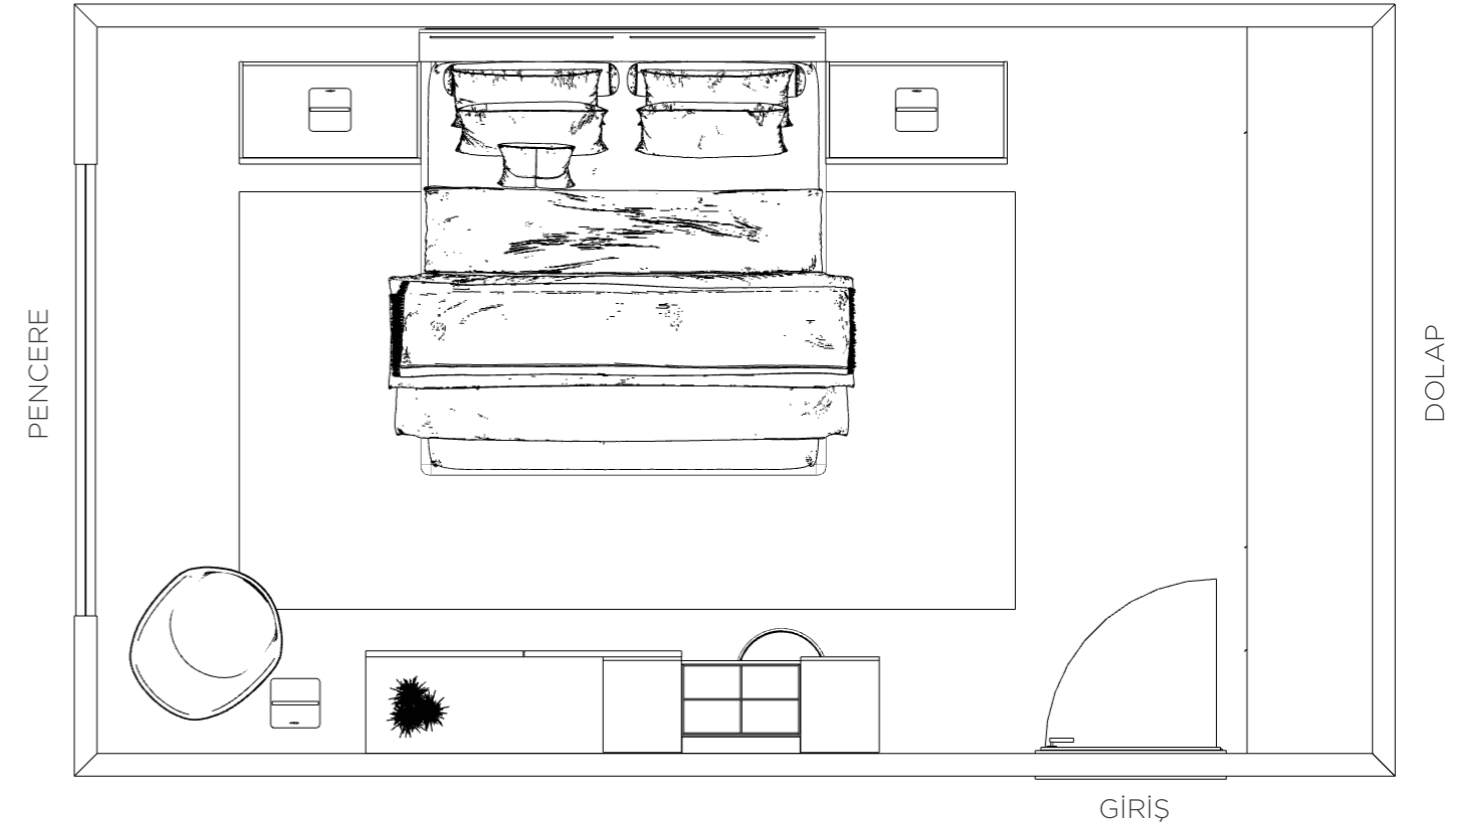

~~₺39.905~~
₺34.700

PLAN