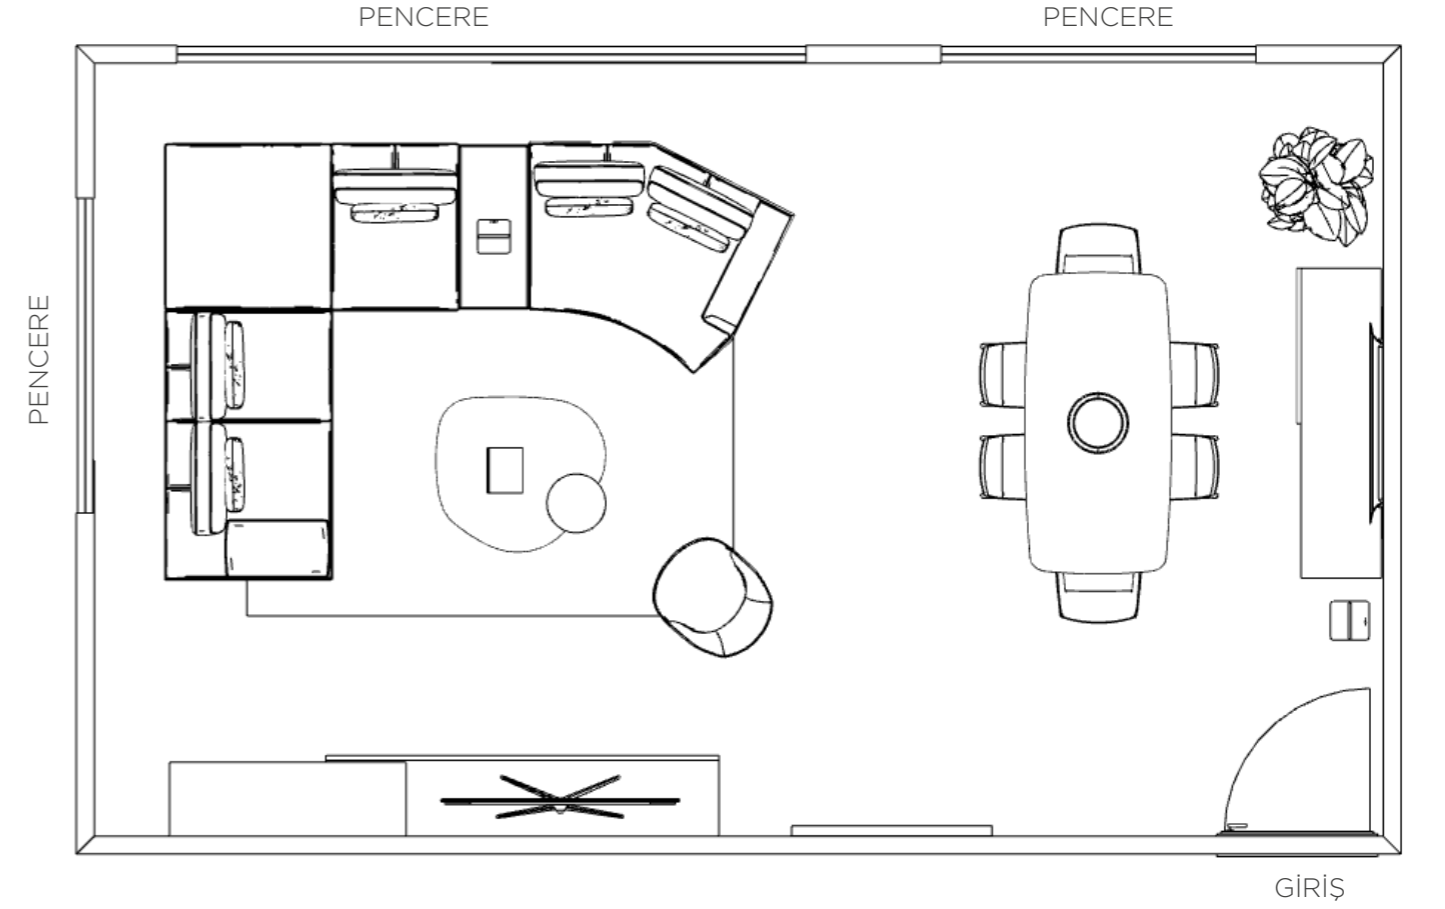

1- İstanbul Yatak ~~₺72.128~~

~~₺160.528~~
₺133.773

~~₺90.861~~
₺75.718

~~₺72.128~~
₺62.720

PLAN

GİRİŞ

RENDER

GİRİŞ