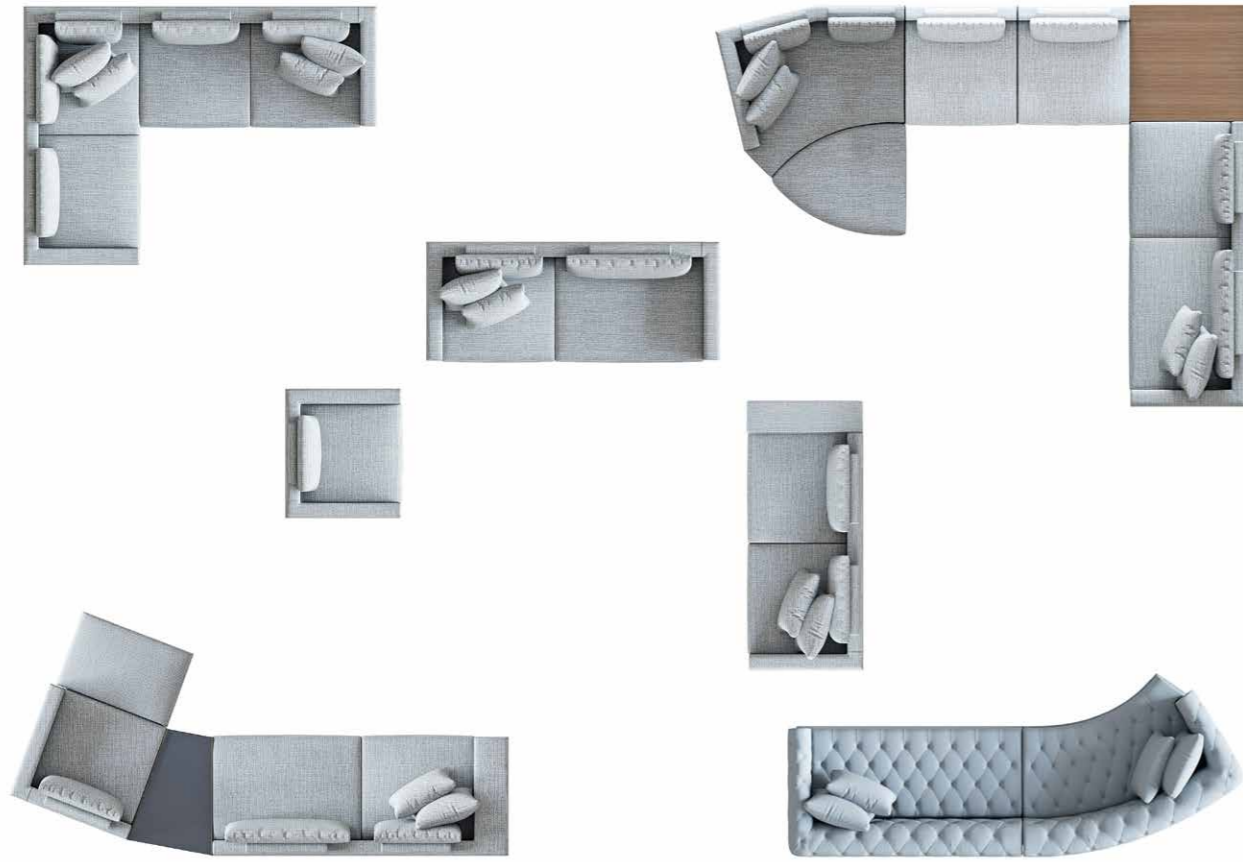

~~₺309.854~~
₺238.349

1- Mons Masa ~~₺110.565~~ 2- Tolina Sandalye (x10) ~~₺85.780~~

~~₺196.345~~
₺157.076

RENDER

1- Hexa Yatak ~~₺95.146~~ 2- Ocean Komodin (x2) ~~₺21.157~~

~~₺116.303~~
₺96.919

Ayarlanabilir Koltuk Derinliği