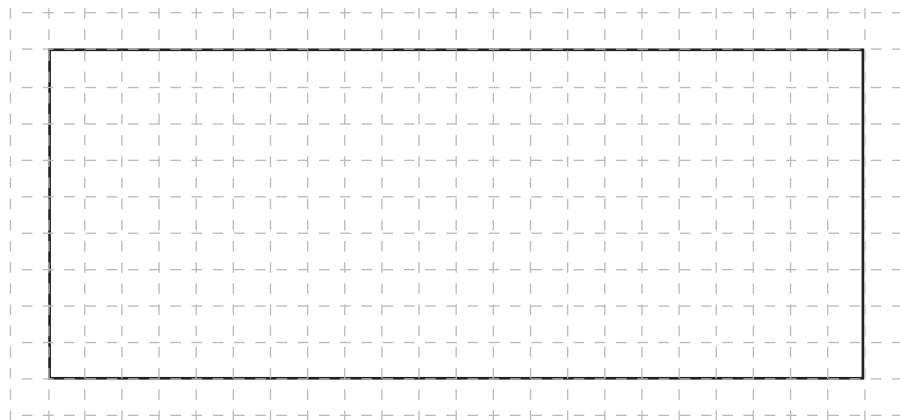

**ALUMINUM TANK QUOTE REQUEST - DIMENSIONS
BOW TANK**

If Needing
This Shape

Indicate
Base Width:

**Please Draw &
Indicate
distance from
sides of Pickups,
Vents and Sender**

Additional Info: