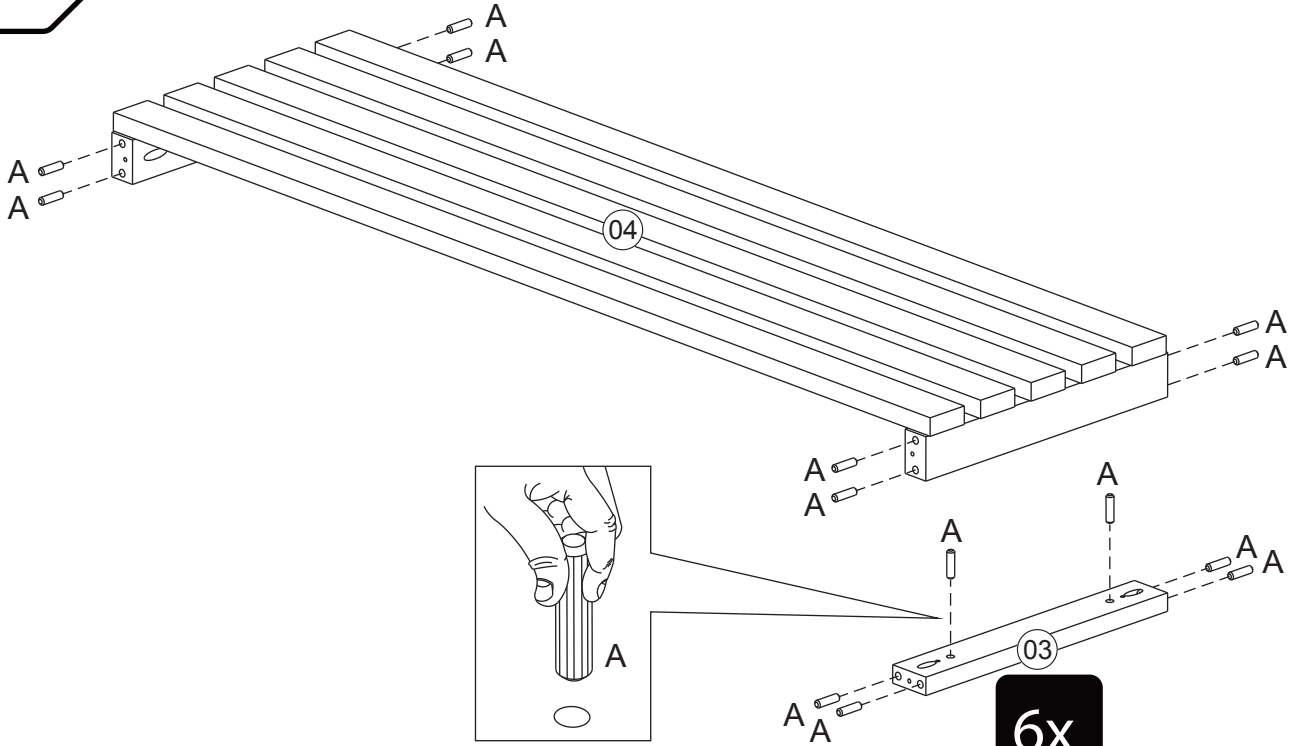

memomad

oppa

NATU

APARADOR

A	 Ø8,0x30mm	44
B	 Ø3,5x35mm	28
C	 Feltro	04
D	 mm	01

01

A

Ø8,0x30mm

44

02

B

Ø3,5x35mm

08

03

B

Ø3,5x35mm

08

04

B

Ø3,5x35mm

12

C

Feltro

04

05

D

mm

01

D