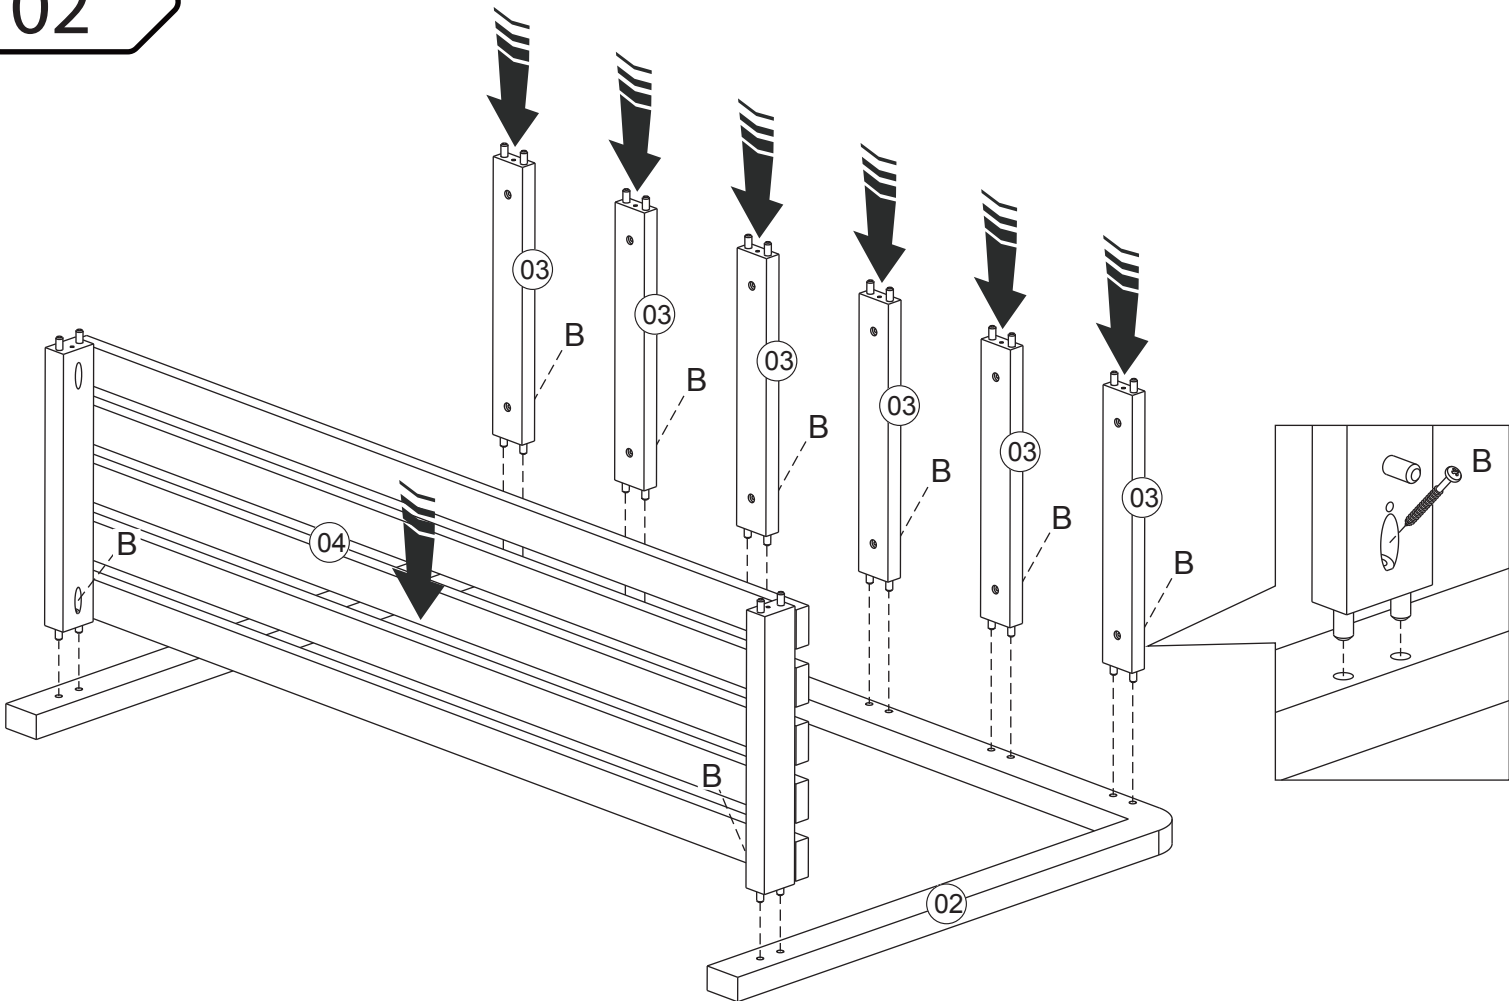

memomad

oppa

NATU

APARADOR

A	 Ø8,0x30mm	44
B	 Ø3,5x35mm	28
C	 Feltro	04
D	 mm	01

01

A

Ø8,0x30mm

44

02

B

Ø3,5x35mm

08

03

B

Ø3,5x35mm

08

04

B

Ø3,5x35mm

12

C

Feltro

04

05

D

mm

01

D