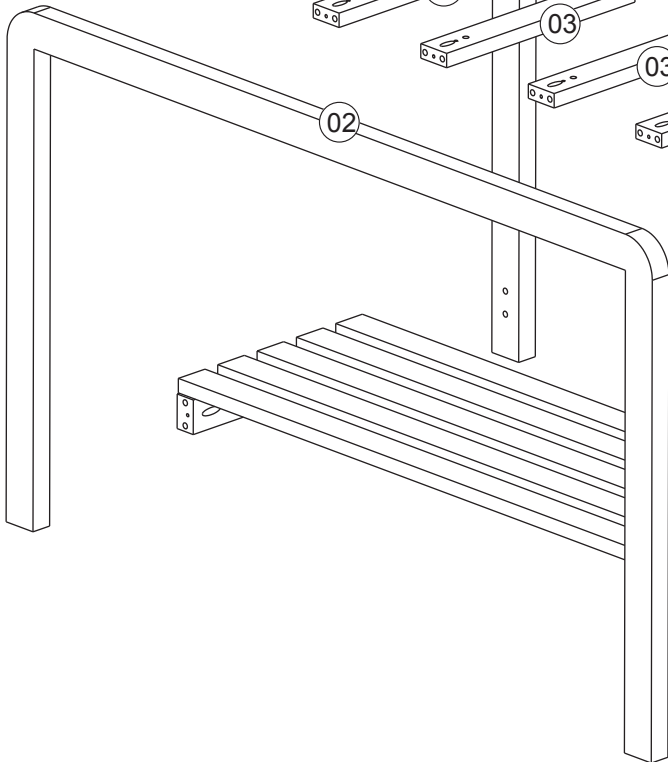

memomad

oppa

NATU

APARADOR

A	 Ø8,0x30mm	44
B	 Ø3,5x35mm	28
C	 Feltro	04
D	 mm	01

01

A

Ø8,0x30mm

44

02

B

Ø3,5x35mm

08

03

B

Ø3,5x35mm

08

04

B

Ø3,5x35mm

12

C

Feltro

04

05

D

mm

01

D