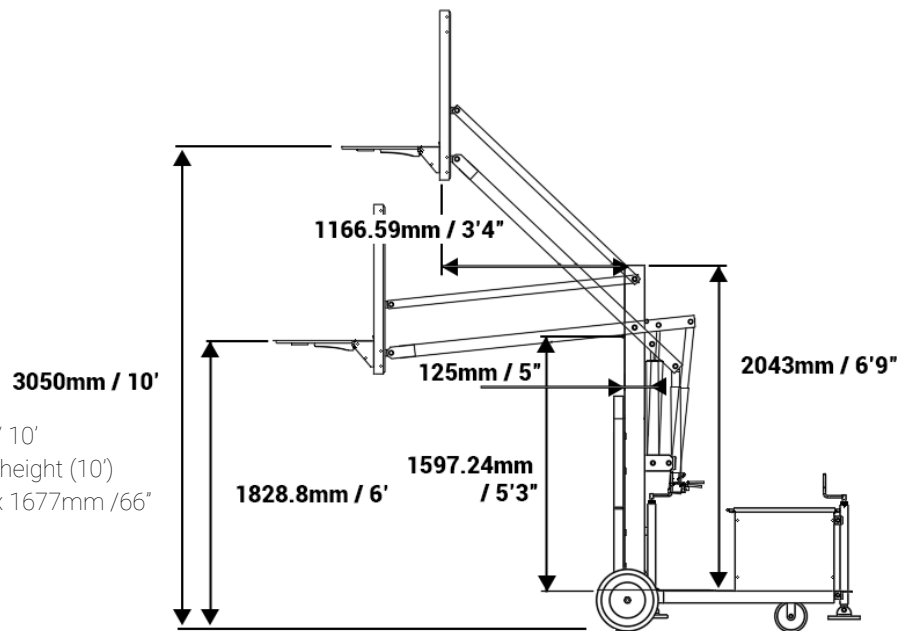

CITY HOOPS

City Hoops **Traveler** Basketball System
MODEL: CHTRAV - (T, A)

QUICK SPECIFICATIONS

Designed for portability with safety in mind for durability & high traffic play.

BACKBOARD

- Size: 72"x42" (Regulation)
- Material: Tempered Glass or Acrylic
- Frame: Reinforced steel
- Heavy duty gusset padding 50mm
- NBA double spring 180-degree breakaway rim with nylon net

DIMENSIONS

- Rim Height: 1828.8mm / 6' - 3050mm / 10'
- Overhang 1167mm / 3'4" at regulation height (10')
- Max Base Dimensions 1016mm / 40" x 1677mm / 66"

EXTENSION ARM

- Angled & completely out of play area
- Clear view, attaches to backboard base

STEEL POLE

- 125mm / 5"≈ square galvanized steel post
- 63.5mm / 2½" thick front pad for safe play

ALL WEATHER PROTECTION

- Galvanized hot dipped steel
- Black powdercoat finish
- Stainless steel hardware

CANADA

sales@diycourt.ca
www.diycourt.ca

UNITED STATES

sales@cityhoops.com
www.cityhoops.com

CITY HOOPS