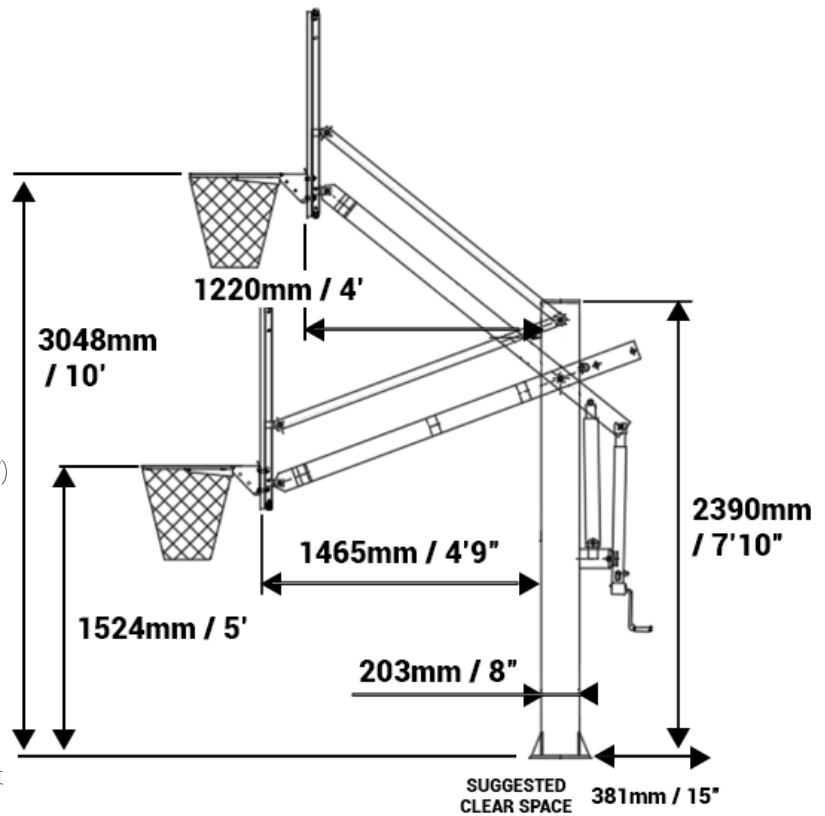

CITY HOOPS

City Hoops **Platinum** Basketball System
MODEL: CHPLAT - (T,A)

QUICK SPECIFICATIONS

Designed for adjustability with safety in mind for durability & high traffic play.

BACKBOARD

- Size: 72"x42" (Regulation)
- Material: Tempered Glass or Acrylic
- Frame: Reinforced steel
- Heavy duty gusset padding 50mm
- NBA double spring 180-degree breakaway rim with nylon net

DIMENSIONS

- Rim Height: 1524mm / 5' - 3048mm / 10'
- Overhang 1220mm / 4' at regulation height (10')
- Footing depth 1220mm / 4'

EXTENSION ARM

- Angled & completely out of play area
- Clear view, attaches to backboard base

STEEL POLE

- Bolt-on, In-ground footing anchor system
- 203mm / 8" x 152mm / 6" galvanized steel post
- 50mm / 2" thick fitted pad for safe play

ALL WEATHER PROTECTION

- Galvanized hot dipped steel
- Black powdercoat finish
- Stainless steel hardware