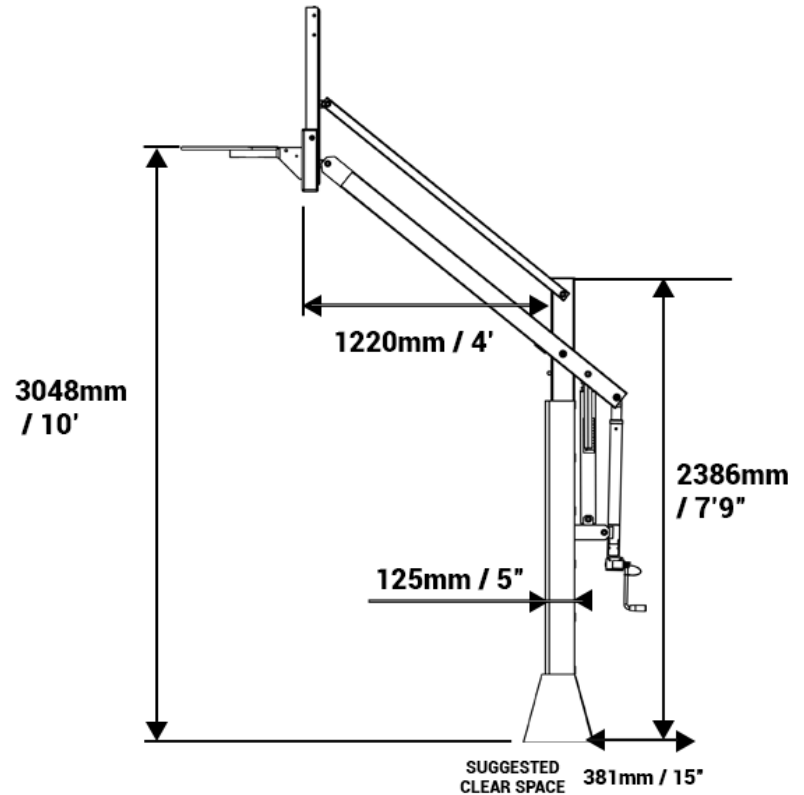

DIMENSIONS

- Rim Height: 1524mm / 5' - 3048mm / 10'
- Overhang 1220mm / 4' at regulation height (10')
- Footing depth 1220mm / 4'

EXTENSION ARM

- Angled & completely out of play area
- Clear view, attaches to backboard base

STEEL POLE

- Bolt-on, In-ground footing anchor system
- 125mm / 5" square galvanized steel post
- 50mm / 2" thick fitted pad for safe play

ALL WEATHER PROTECTION

- Galvanized hot dipped steel
- Black powdercoat finish
- Stainless steel hardware