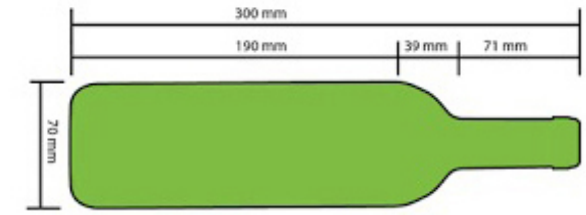

BOTTLE LOADING PLAN

DUNAVOX

DX-194.490

Standard 750mL Bordeaux bottle