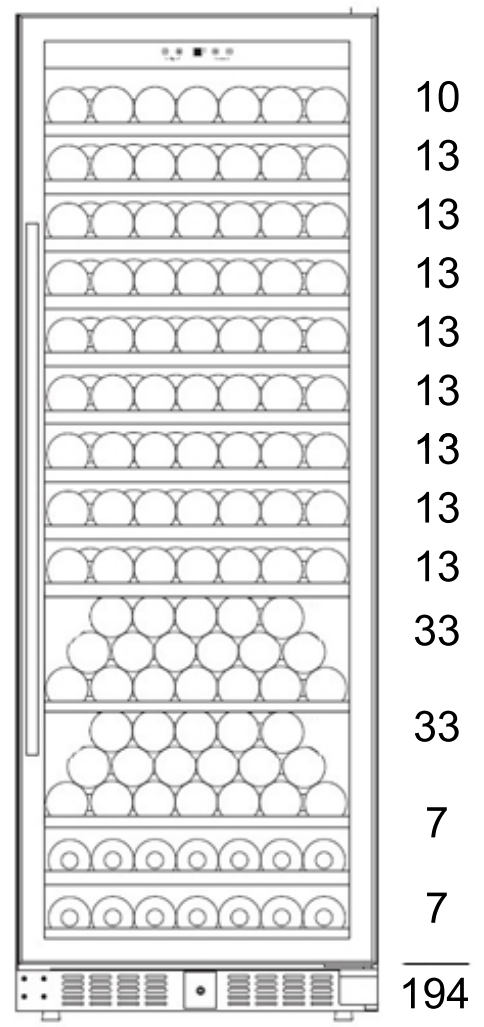

BOTTLE LOADING PLAN

DUNAVOX

DX-194.490

Standard 750mL Bordeaux bottle