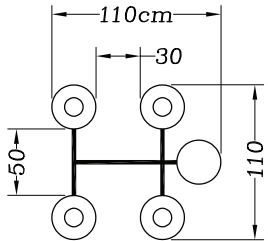

JUURI

NANO HYDRO SERIES G ROW

	Description	Picture	Quantity
A	Lid-A		1
B	Lid-B		1
C	Water Reservoir-C		1
D	Water Reservoir-D		1
E	Barbed X connector		1
F	Barbed Tee connector		1
G	Silica gel cover		1
H	Black feeding hose (16)		1.5m
I	Air hose		5m
J	Drain valve with grommet		5
K	Seal ring		6
L	Elbow connector		2
M	Water level tube		1
N	In line check valve		4
O	Air Pump		1
P	Nano Air Stone		4