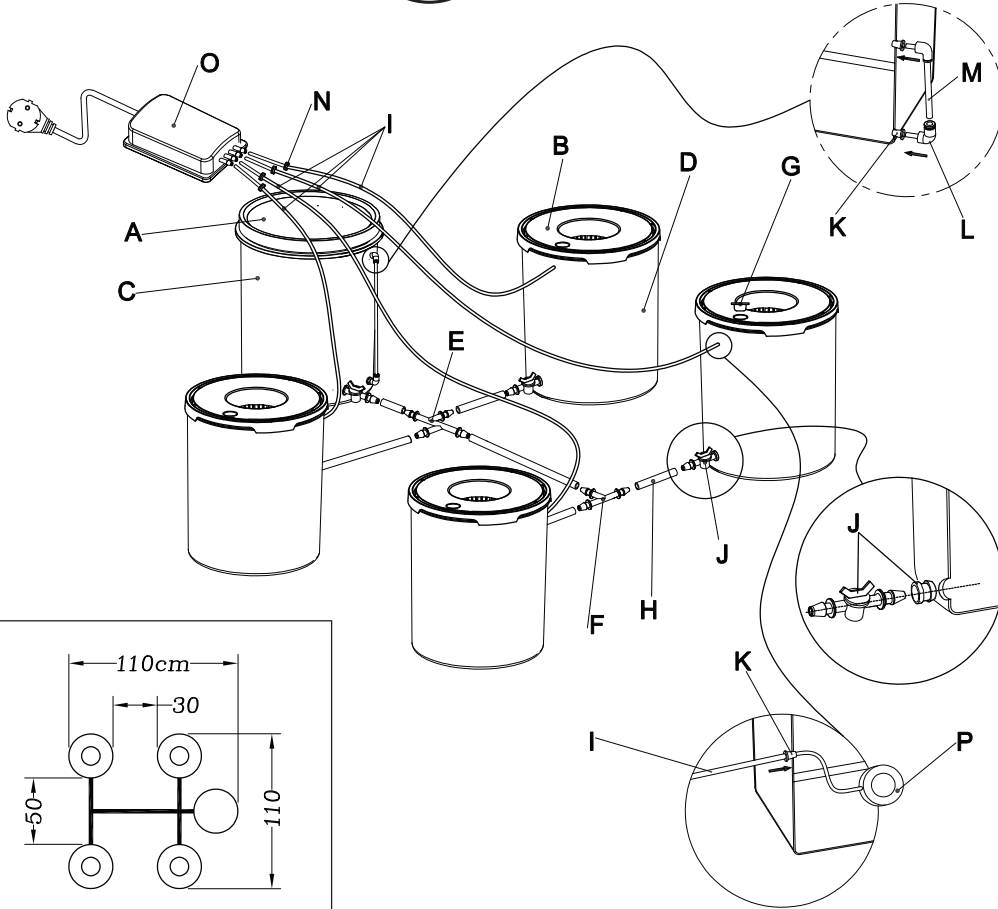

JUURI

NANO HYDRO SERIES G ROW

	Description	Picture	Quantity
A	Lid-A		1
B	Lid-B		1
C	Water Reservoir-C		1
D	Water Reservoir-D		1
E	Barbed X connector		1
F	Barbed Tee connector		1
G	Silica gel cover		1
H	Black feeding hose (16)		1.5m
I	Air hose		5m
J	Drain valve with grommet		5
K	Seal ring		6
L	Elbow connector		2
M	Water level tube		1
N	In line check valve		4
O	Air Pump		1
P	Nano Air Stone		4