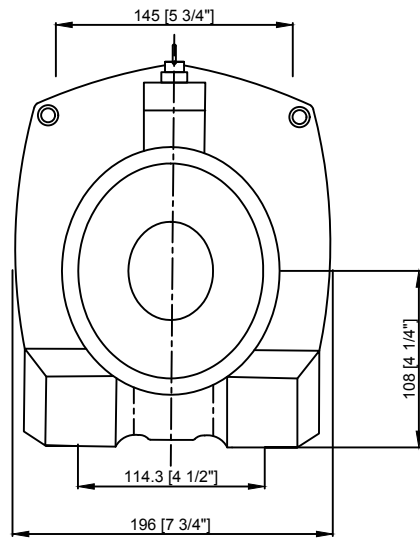

Tow Truck Winch - 20,000Lb

Dimensions in - mm [inches]