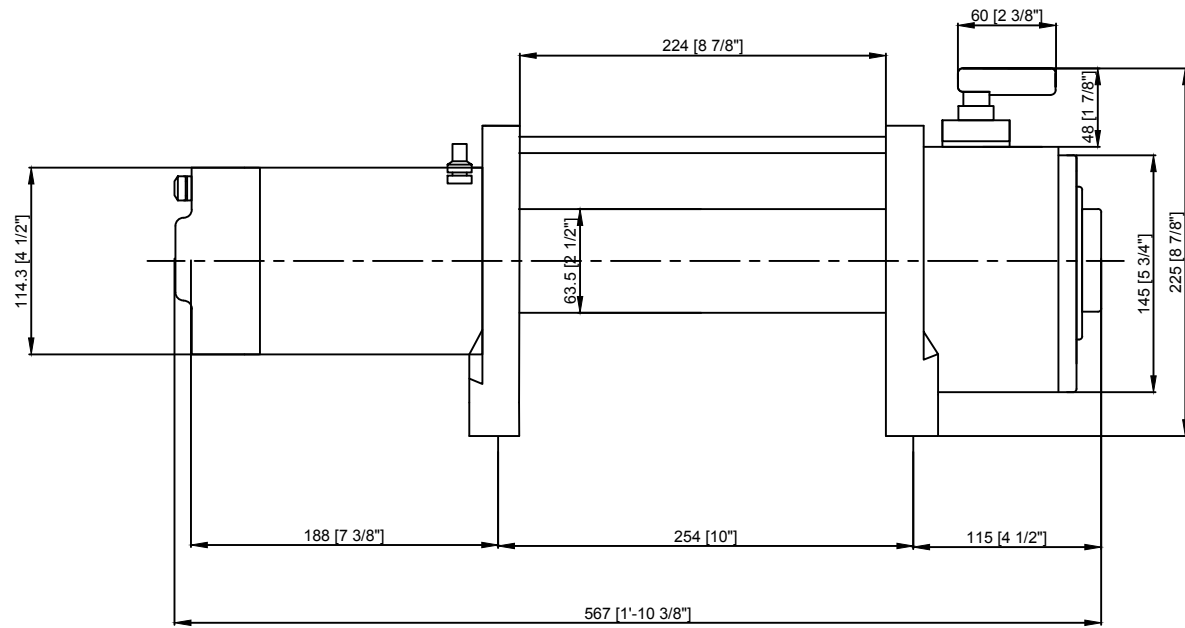

'Steed' 17,000Lb - 45m Spool Model

Dimensions in - mm [inches]