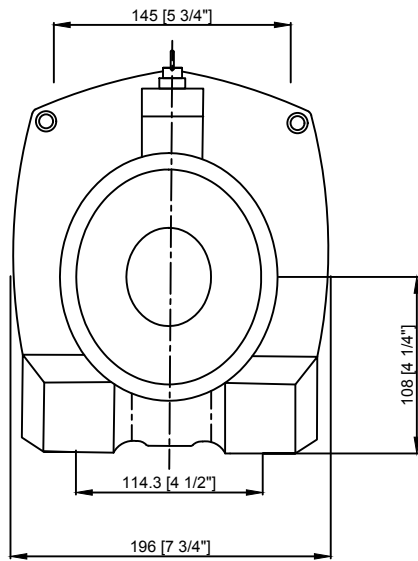

'Steed' 17,000Lb - 45m Spool Model

Dimensions in - mm [inches]