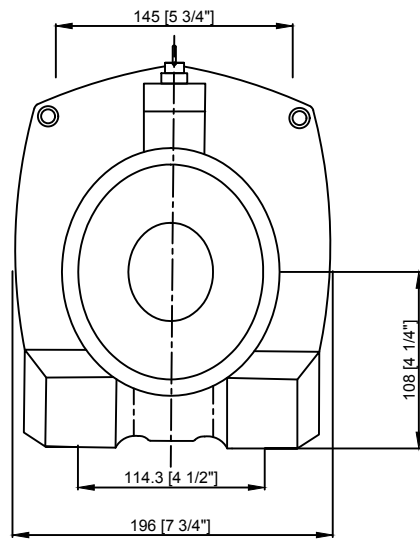

'Stallion' 25,000Lb Winch

Dimensions in - mm [inches]