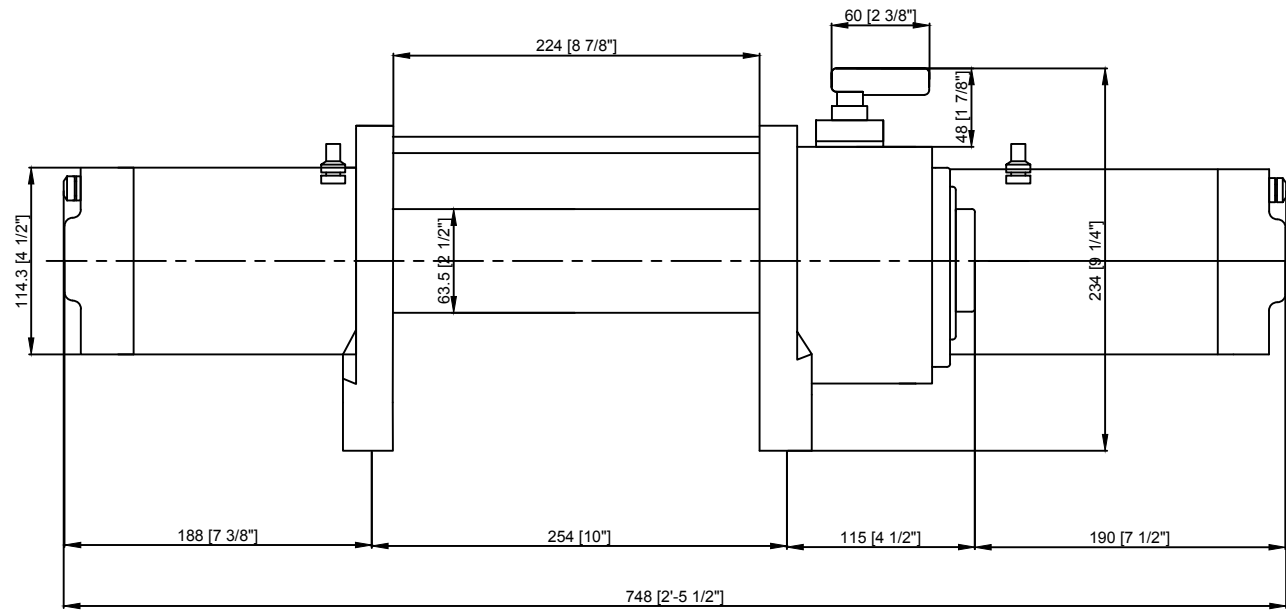

'Mule' 17,000Lb Dual Motor Winch

Dimensions in - mm [inches]