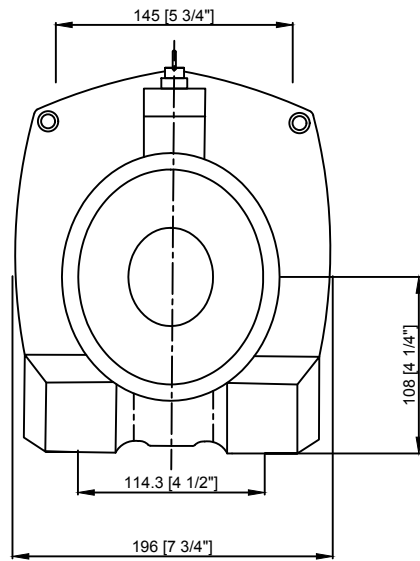

'Mule' 17,000Lb Dual Motor Winch

Dimensions in - mm [inches]