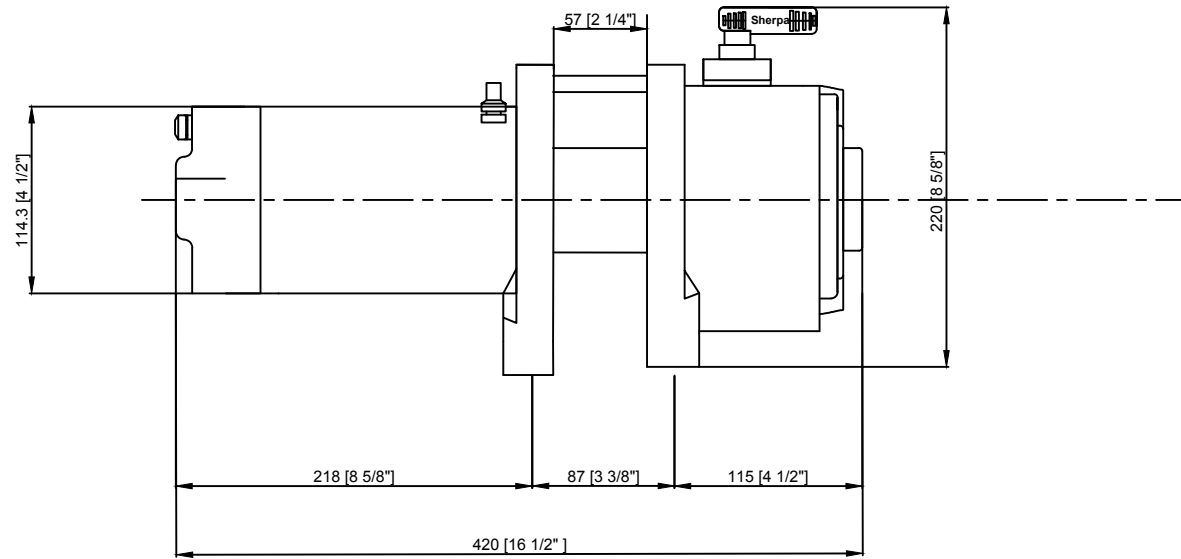

'Grunter' Boat Trailer Winch - Standard & HP Models

Dimensions in - mm [inches]