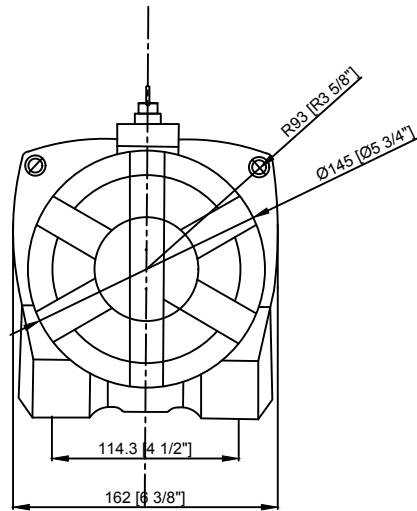

'Grunter' Boat Trailer Winch - Standard & HP Models

Dimensions in - mm [inches]