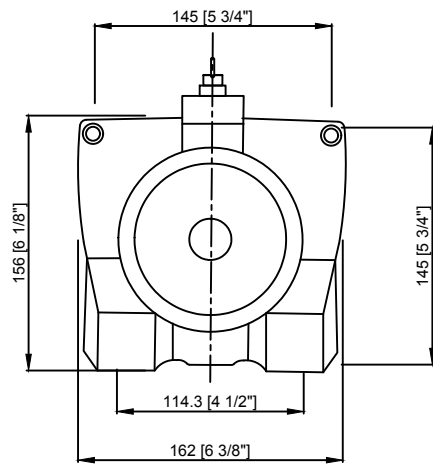

'Colt' 12,000Lb & 'Steed' 17,000Lb - 28m Spool Models

Dimensions in - mm [inches]