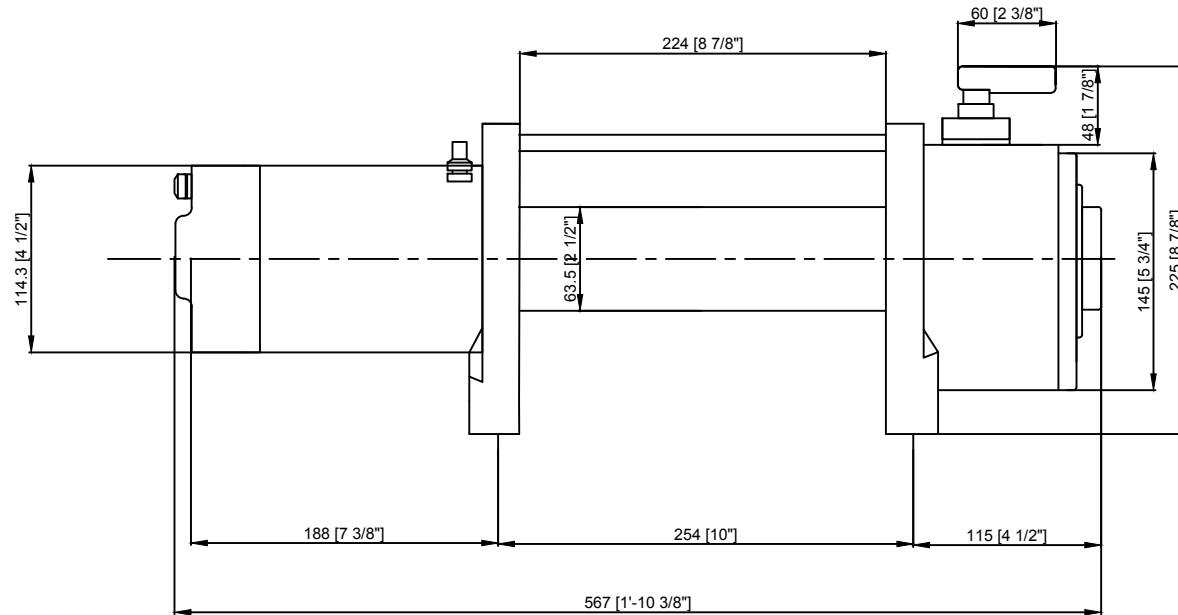

'Colt' 12,000Lb & 'Steed' 17,000Lb - 28m Spool Models

Dimensions in - mm [inches]