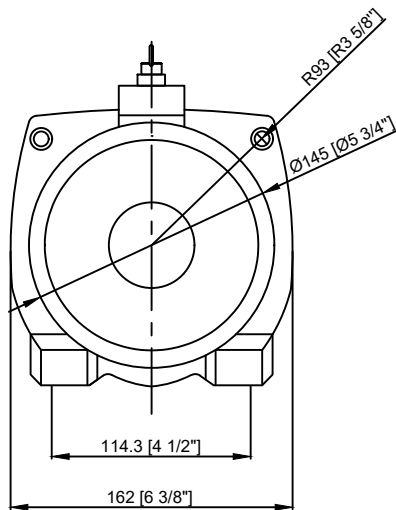

## 'Brumby' 10,000Lb High Speed Winch

Dimensions in - mm [inches]