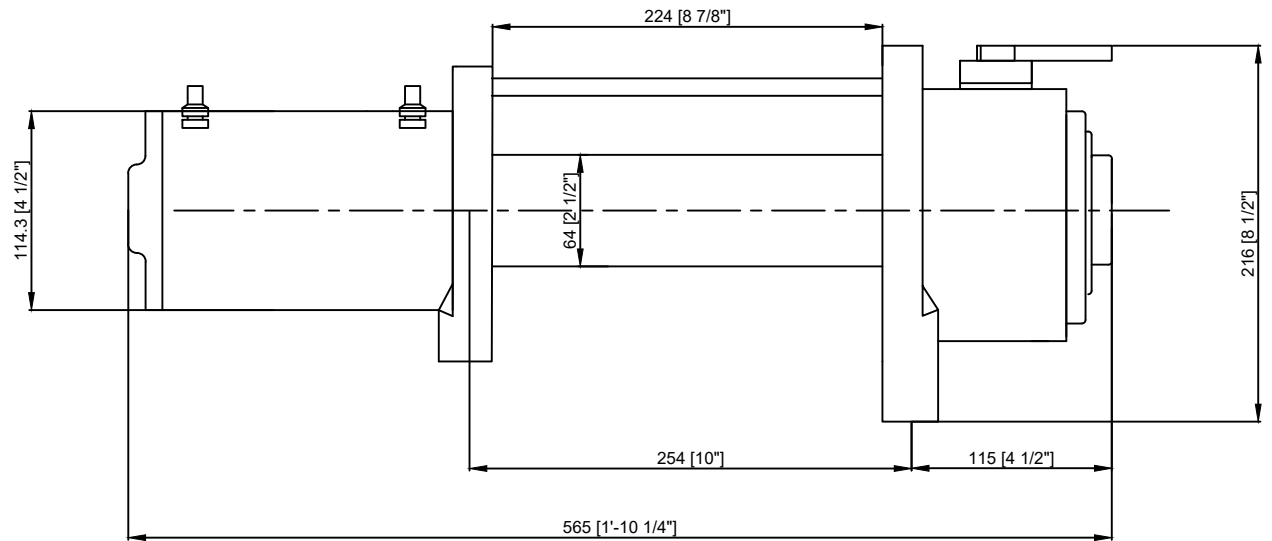

## 'Brumby' 10,000Lb High Speed Winch

Dimensions in - mm [inches]