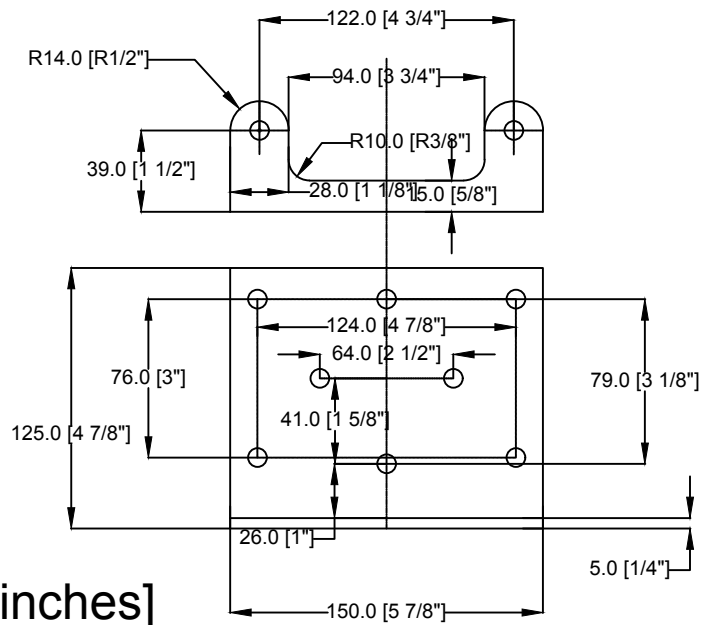

ATV Winch 4,500Lb Mounting Plate

Dimensions in - mm [inches]