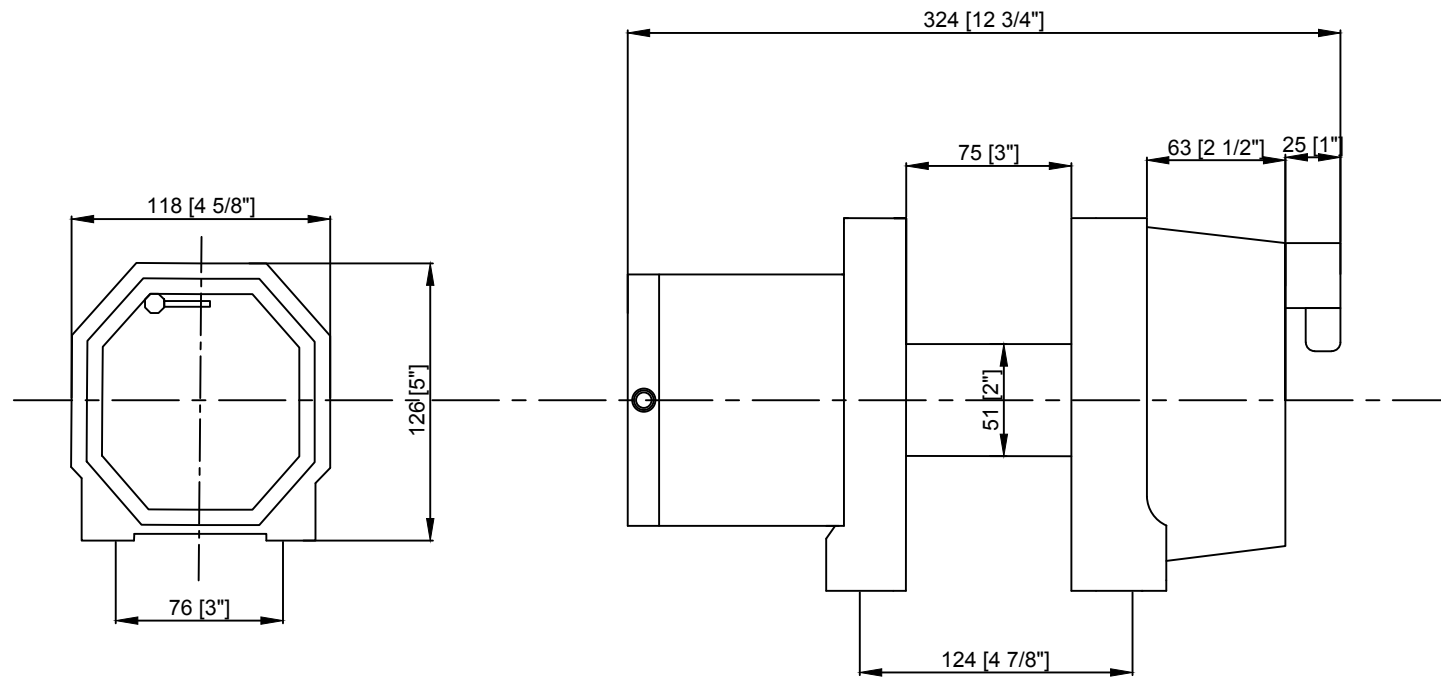

ATV Winch 4,500Lb

Dimensions in - mm [inches]