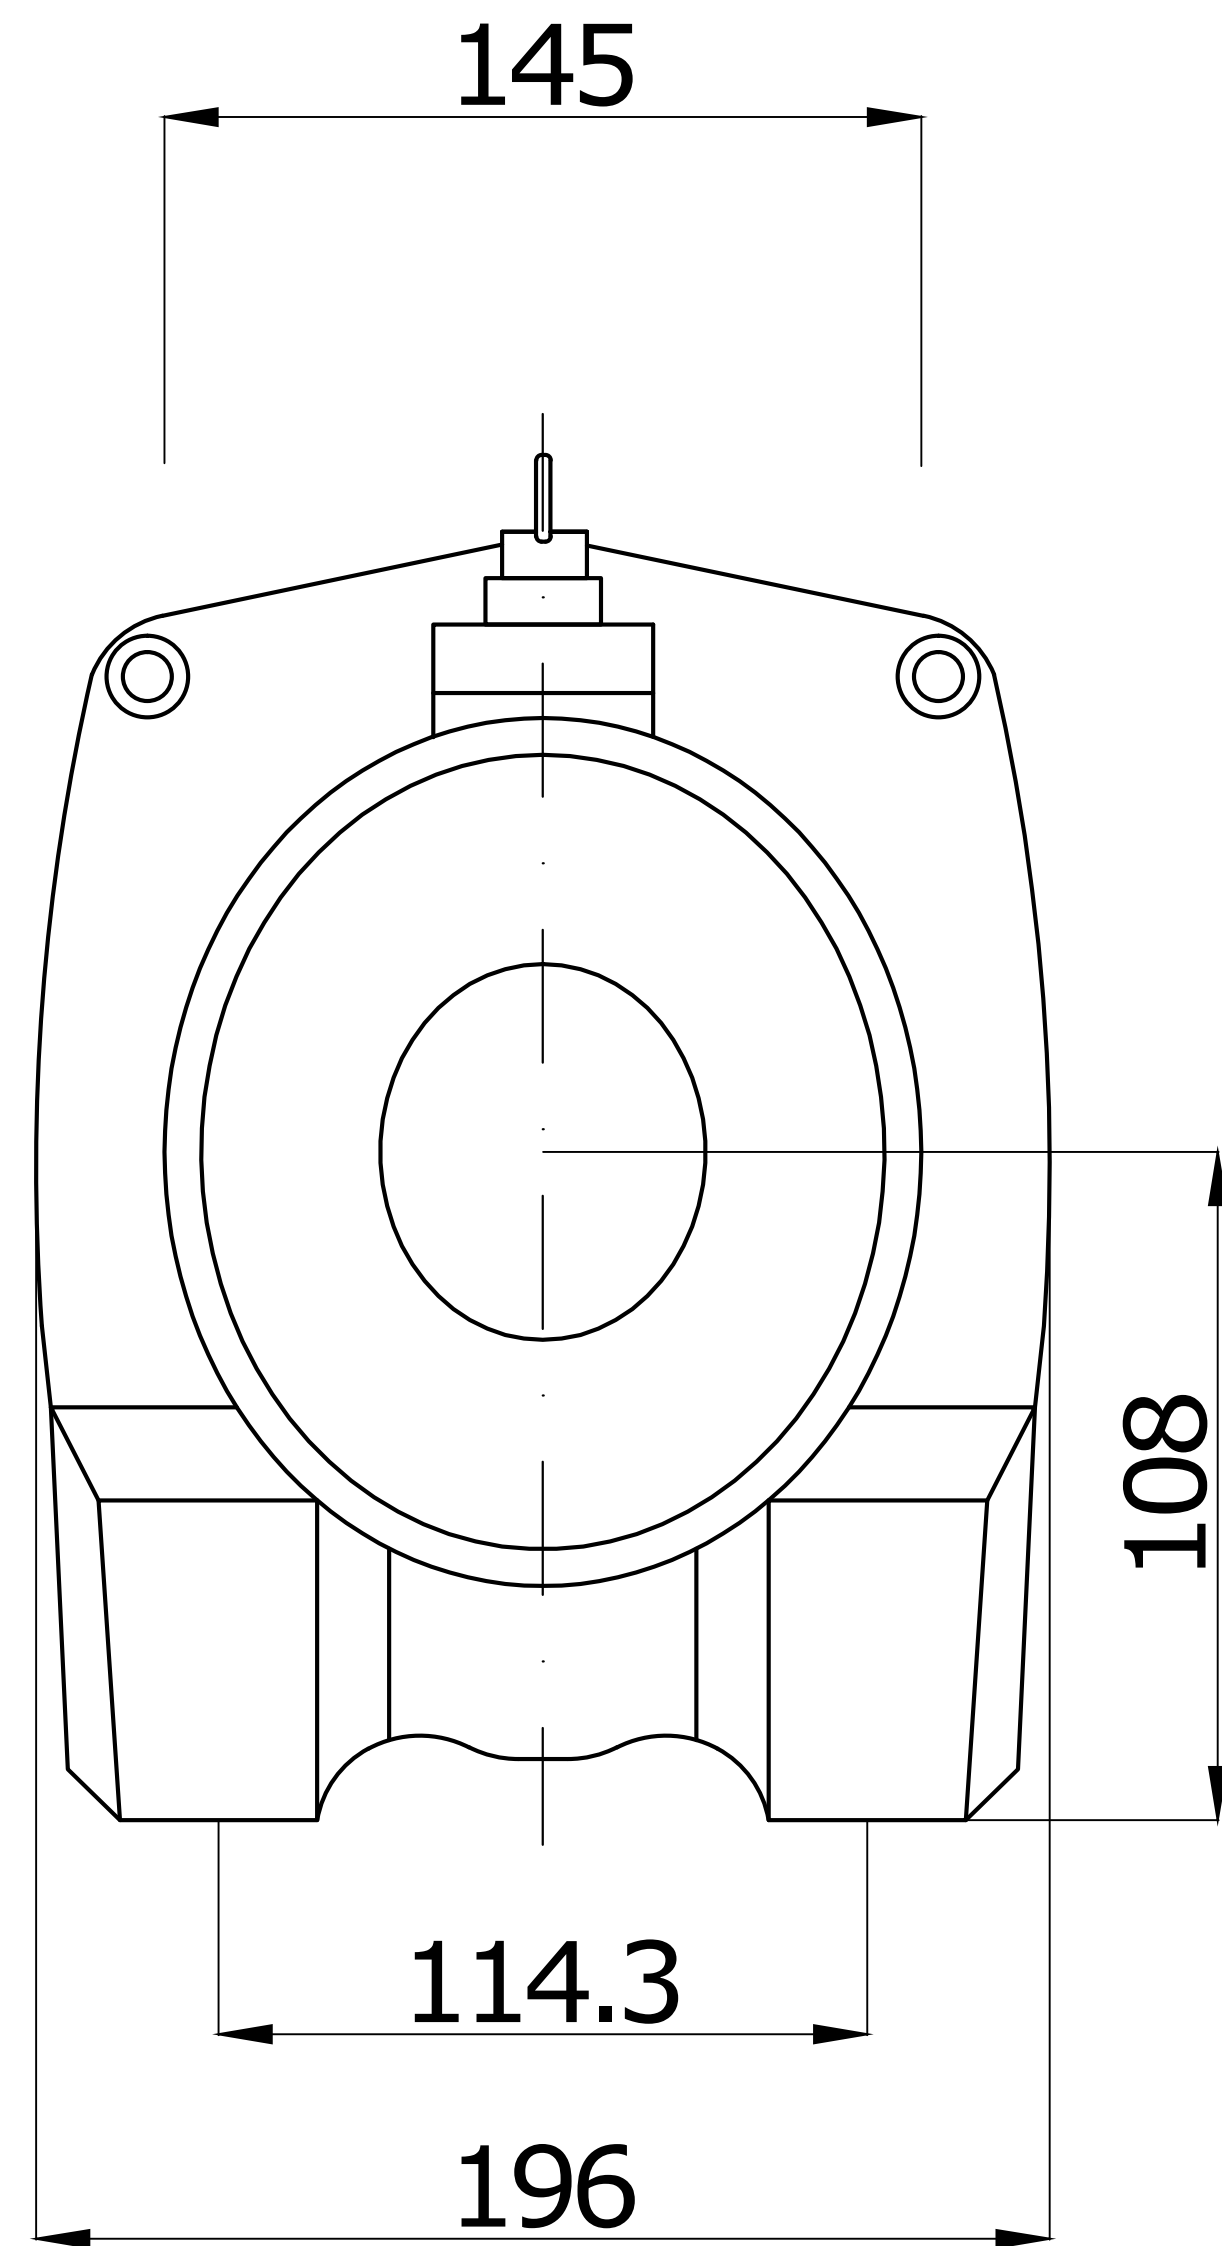

# Sherpa 4x4 25,000Lb Winch

[www.Sherpa4x4.com.au](http://www.Sherpa4x4.com.au)