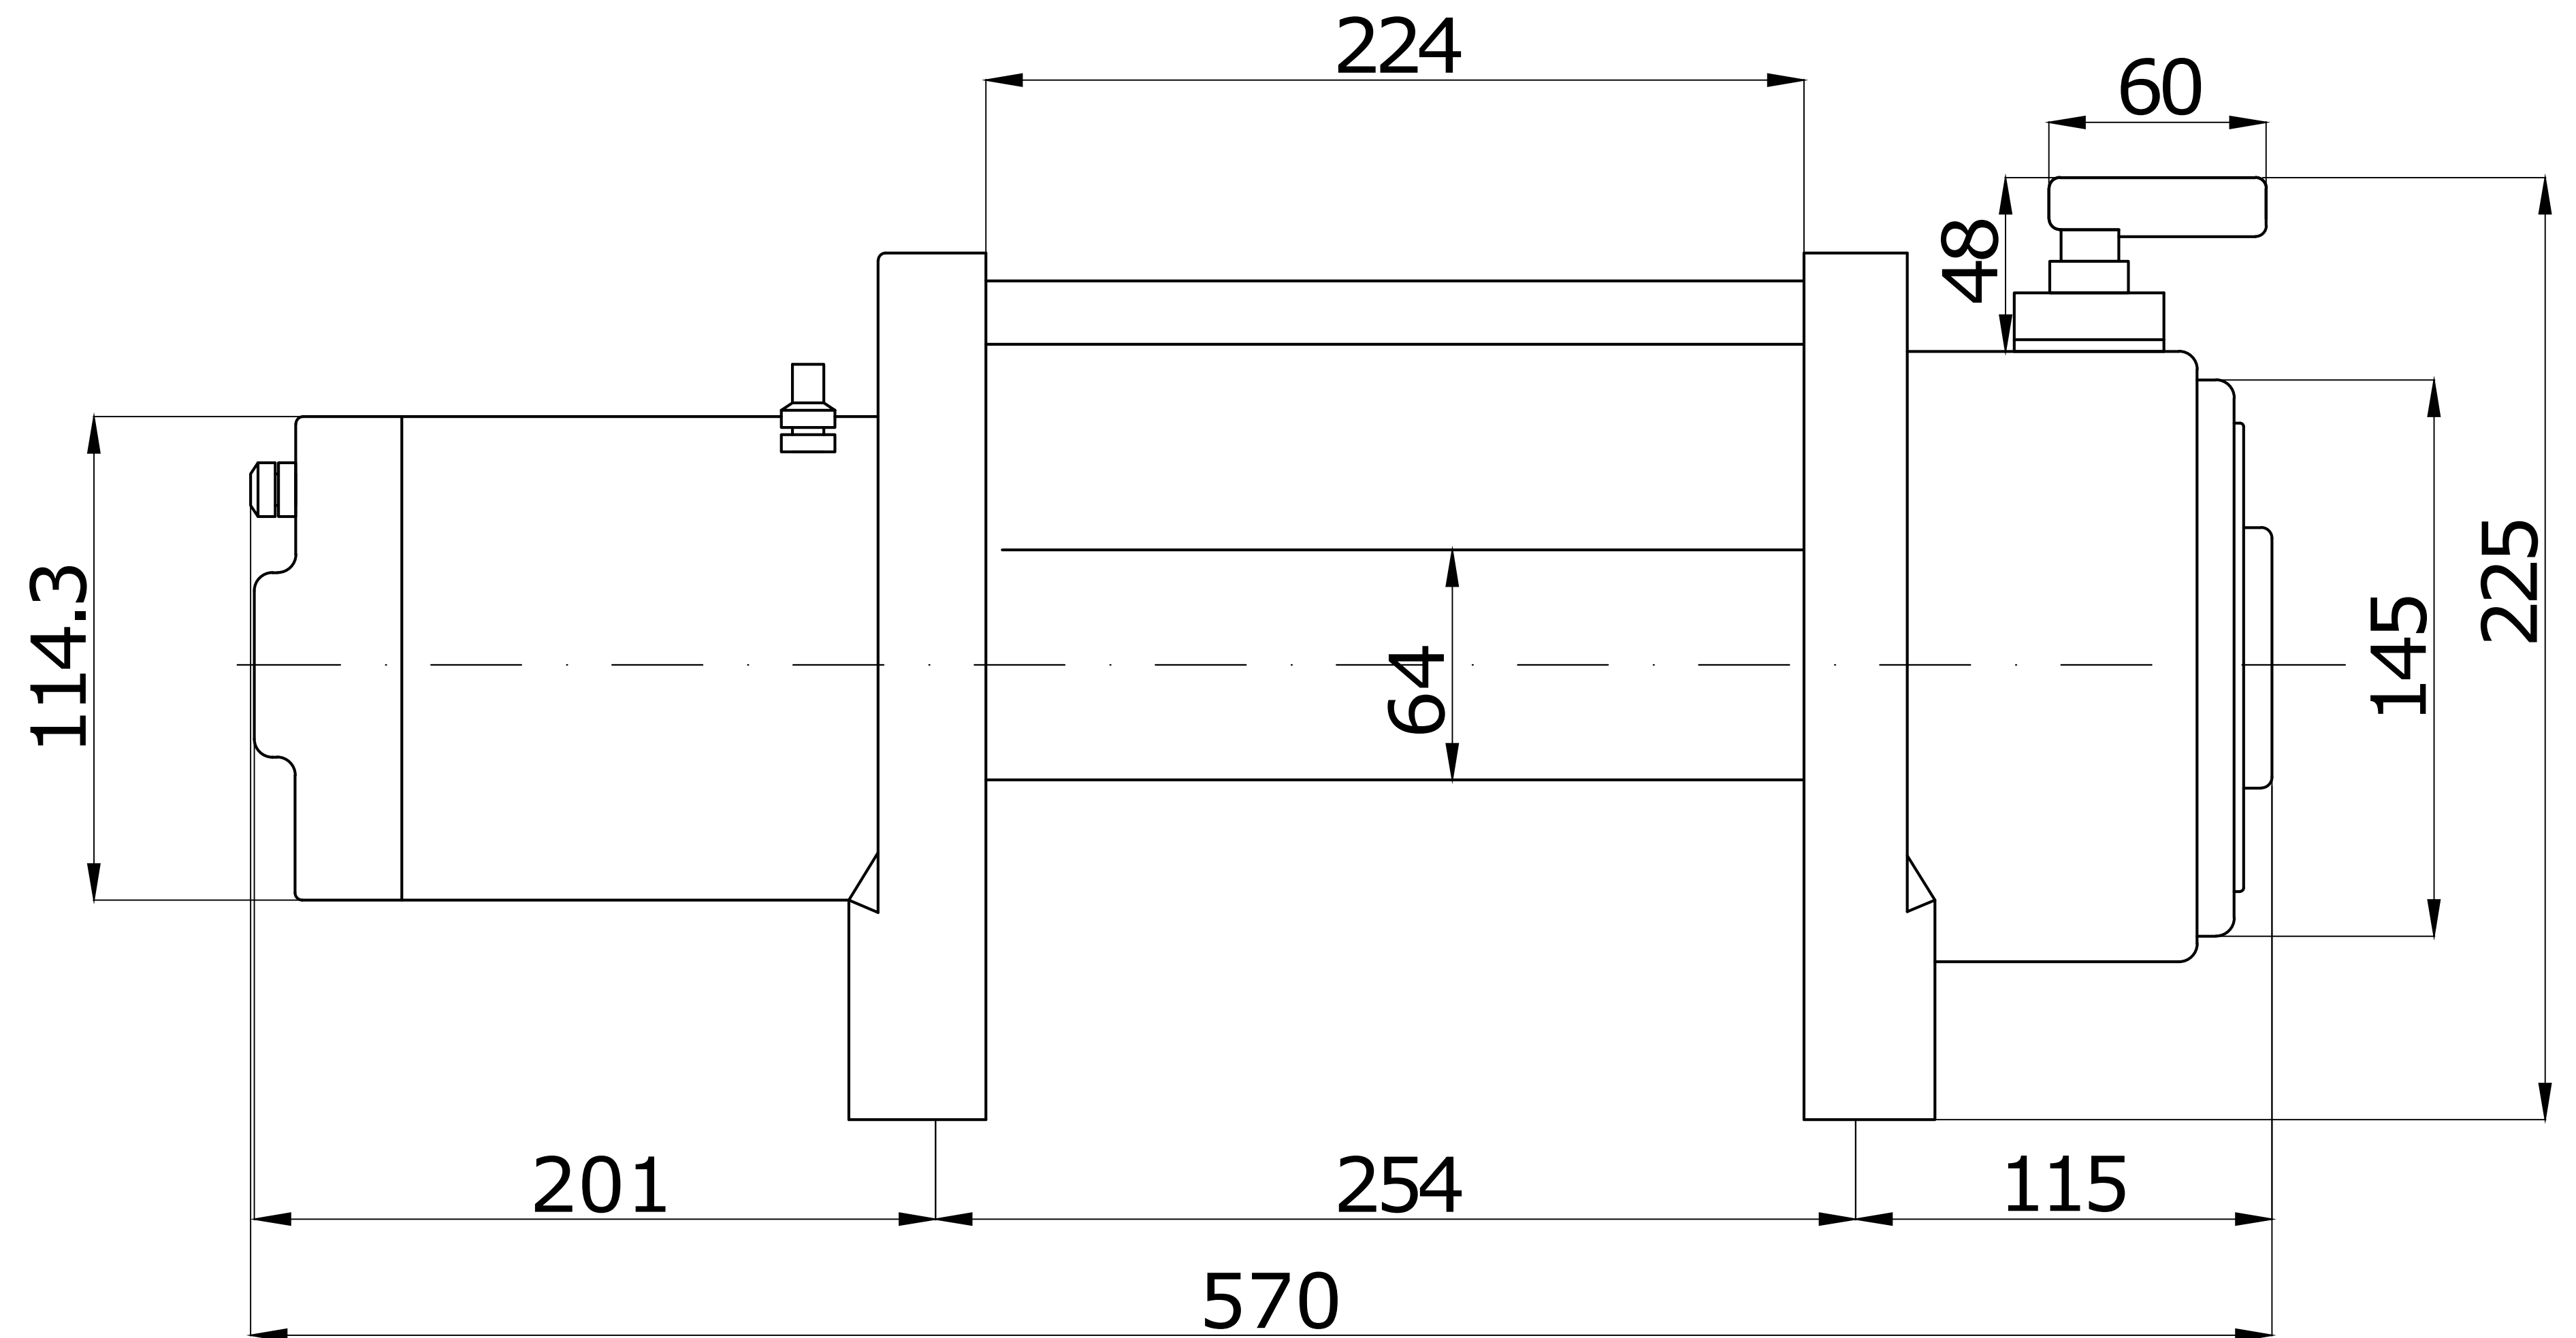

# Sherpa 4x4 25,000Lb Winch

[www.Sherpa4x4.com.au](http://www.Sherpa4x4.com.au)