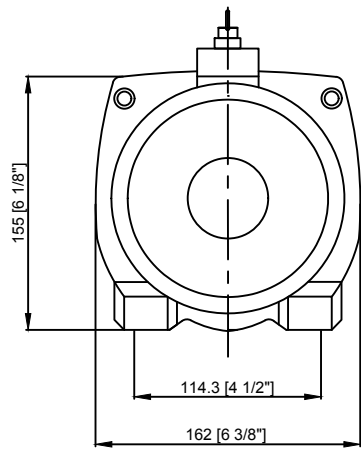

'Mustang' 9,500Lb Winch

Dimensions in - mm [inches]