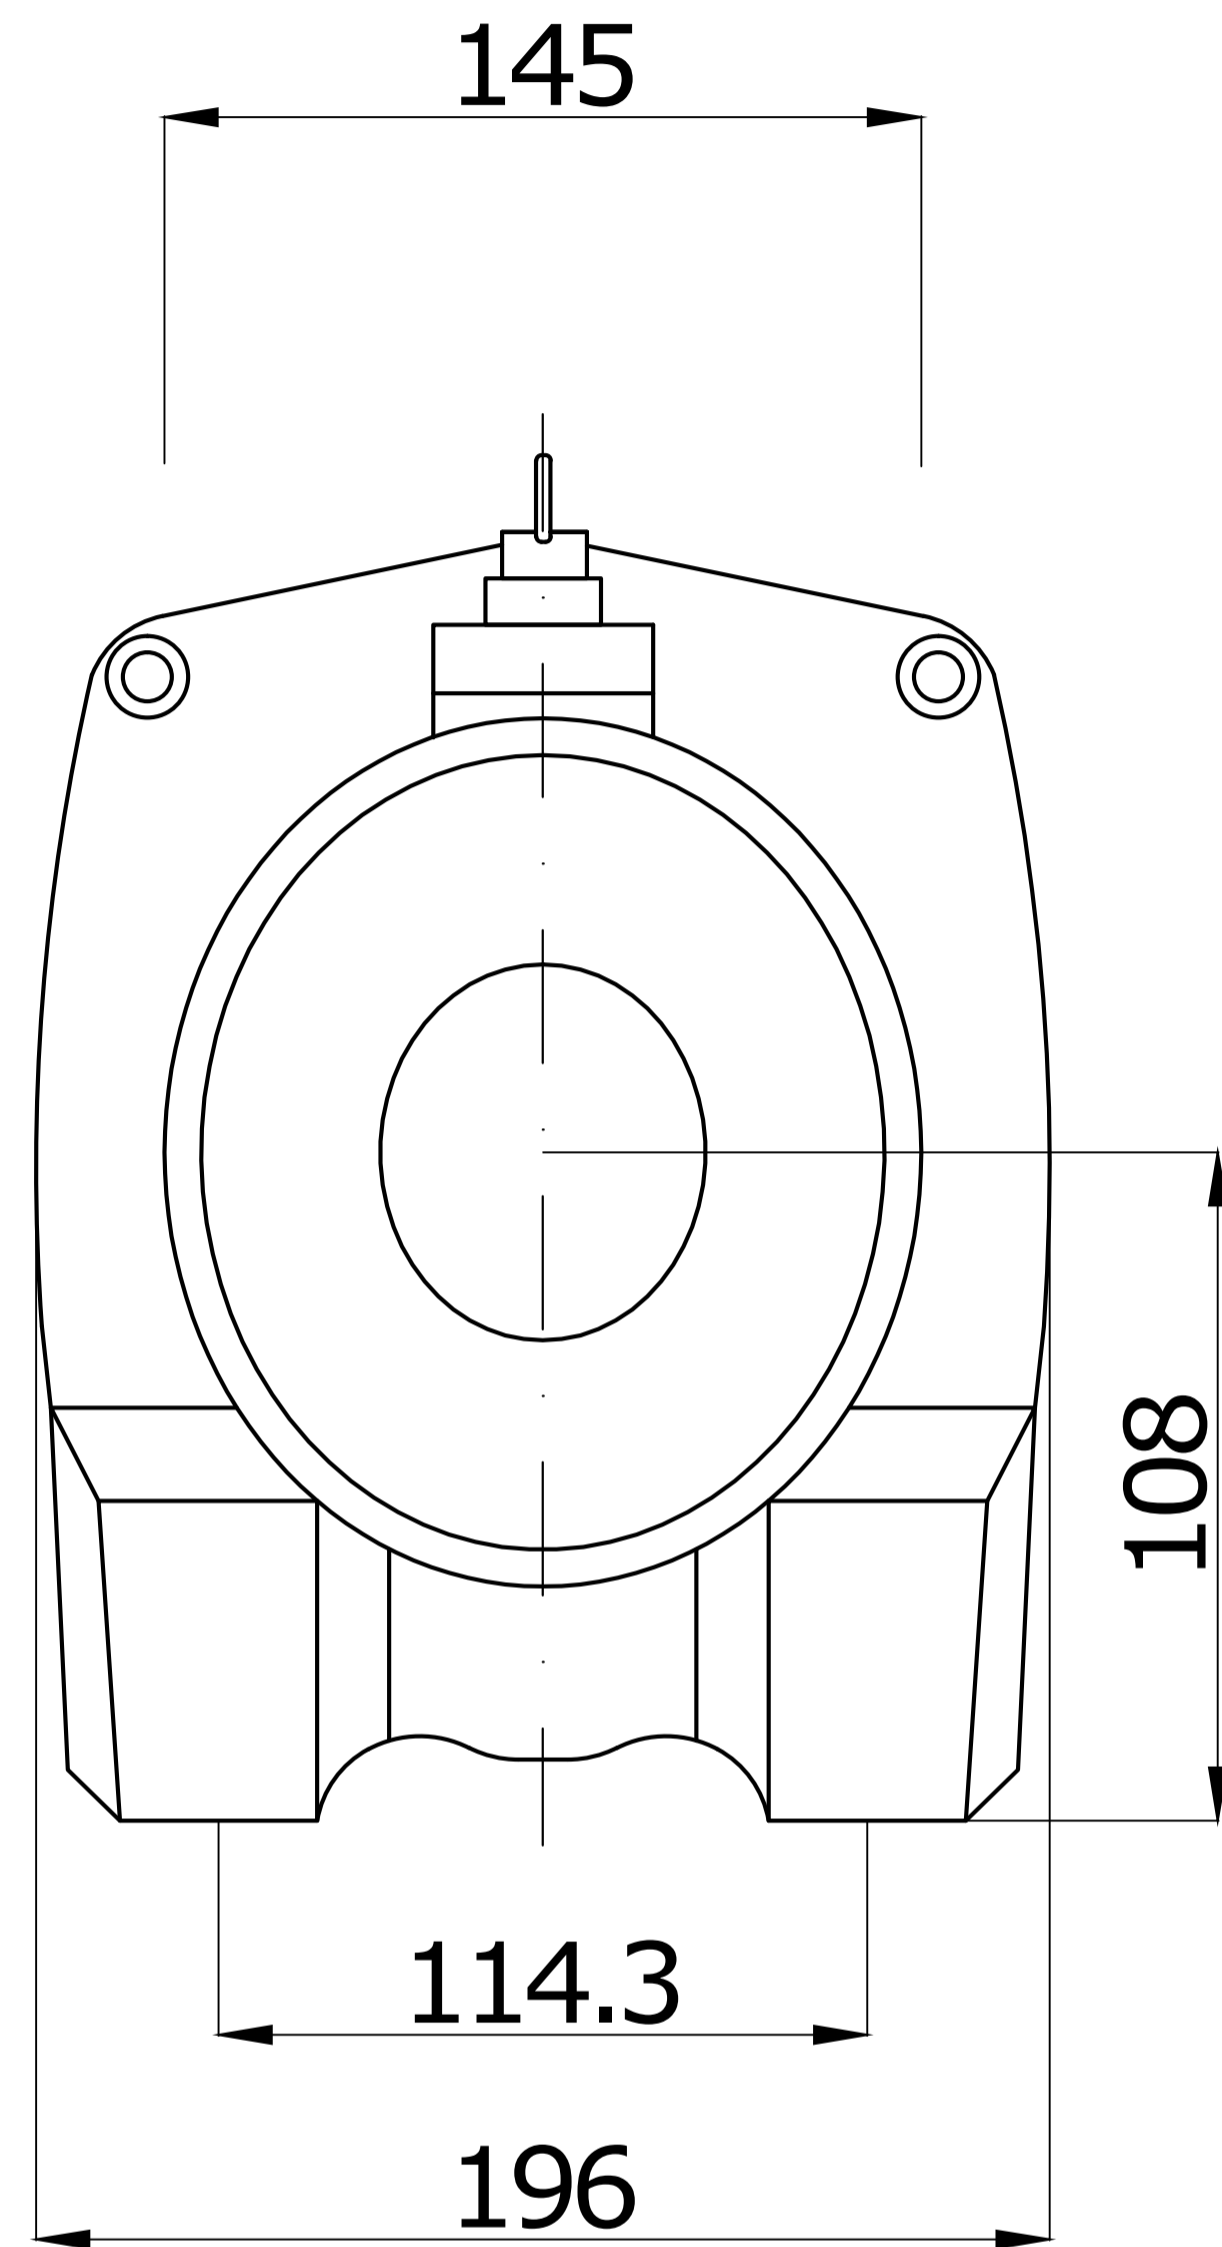

12,000Lb & 17,000Lb Winches with 45m Spools

www.Sherpa4x4.com.au