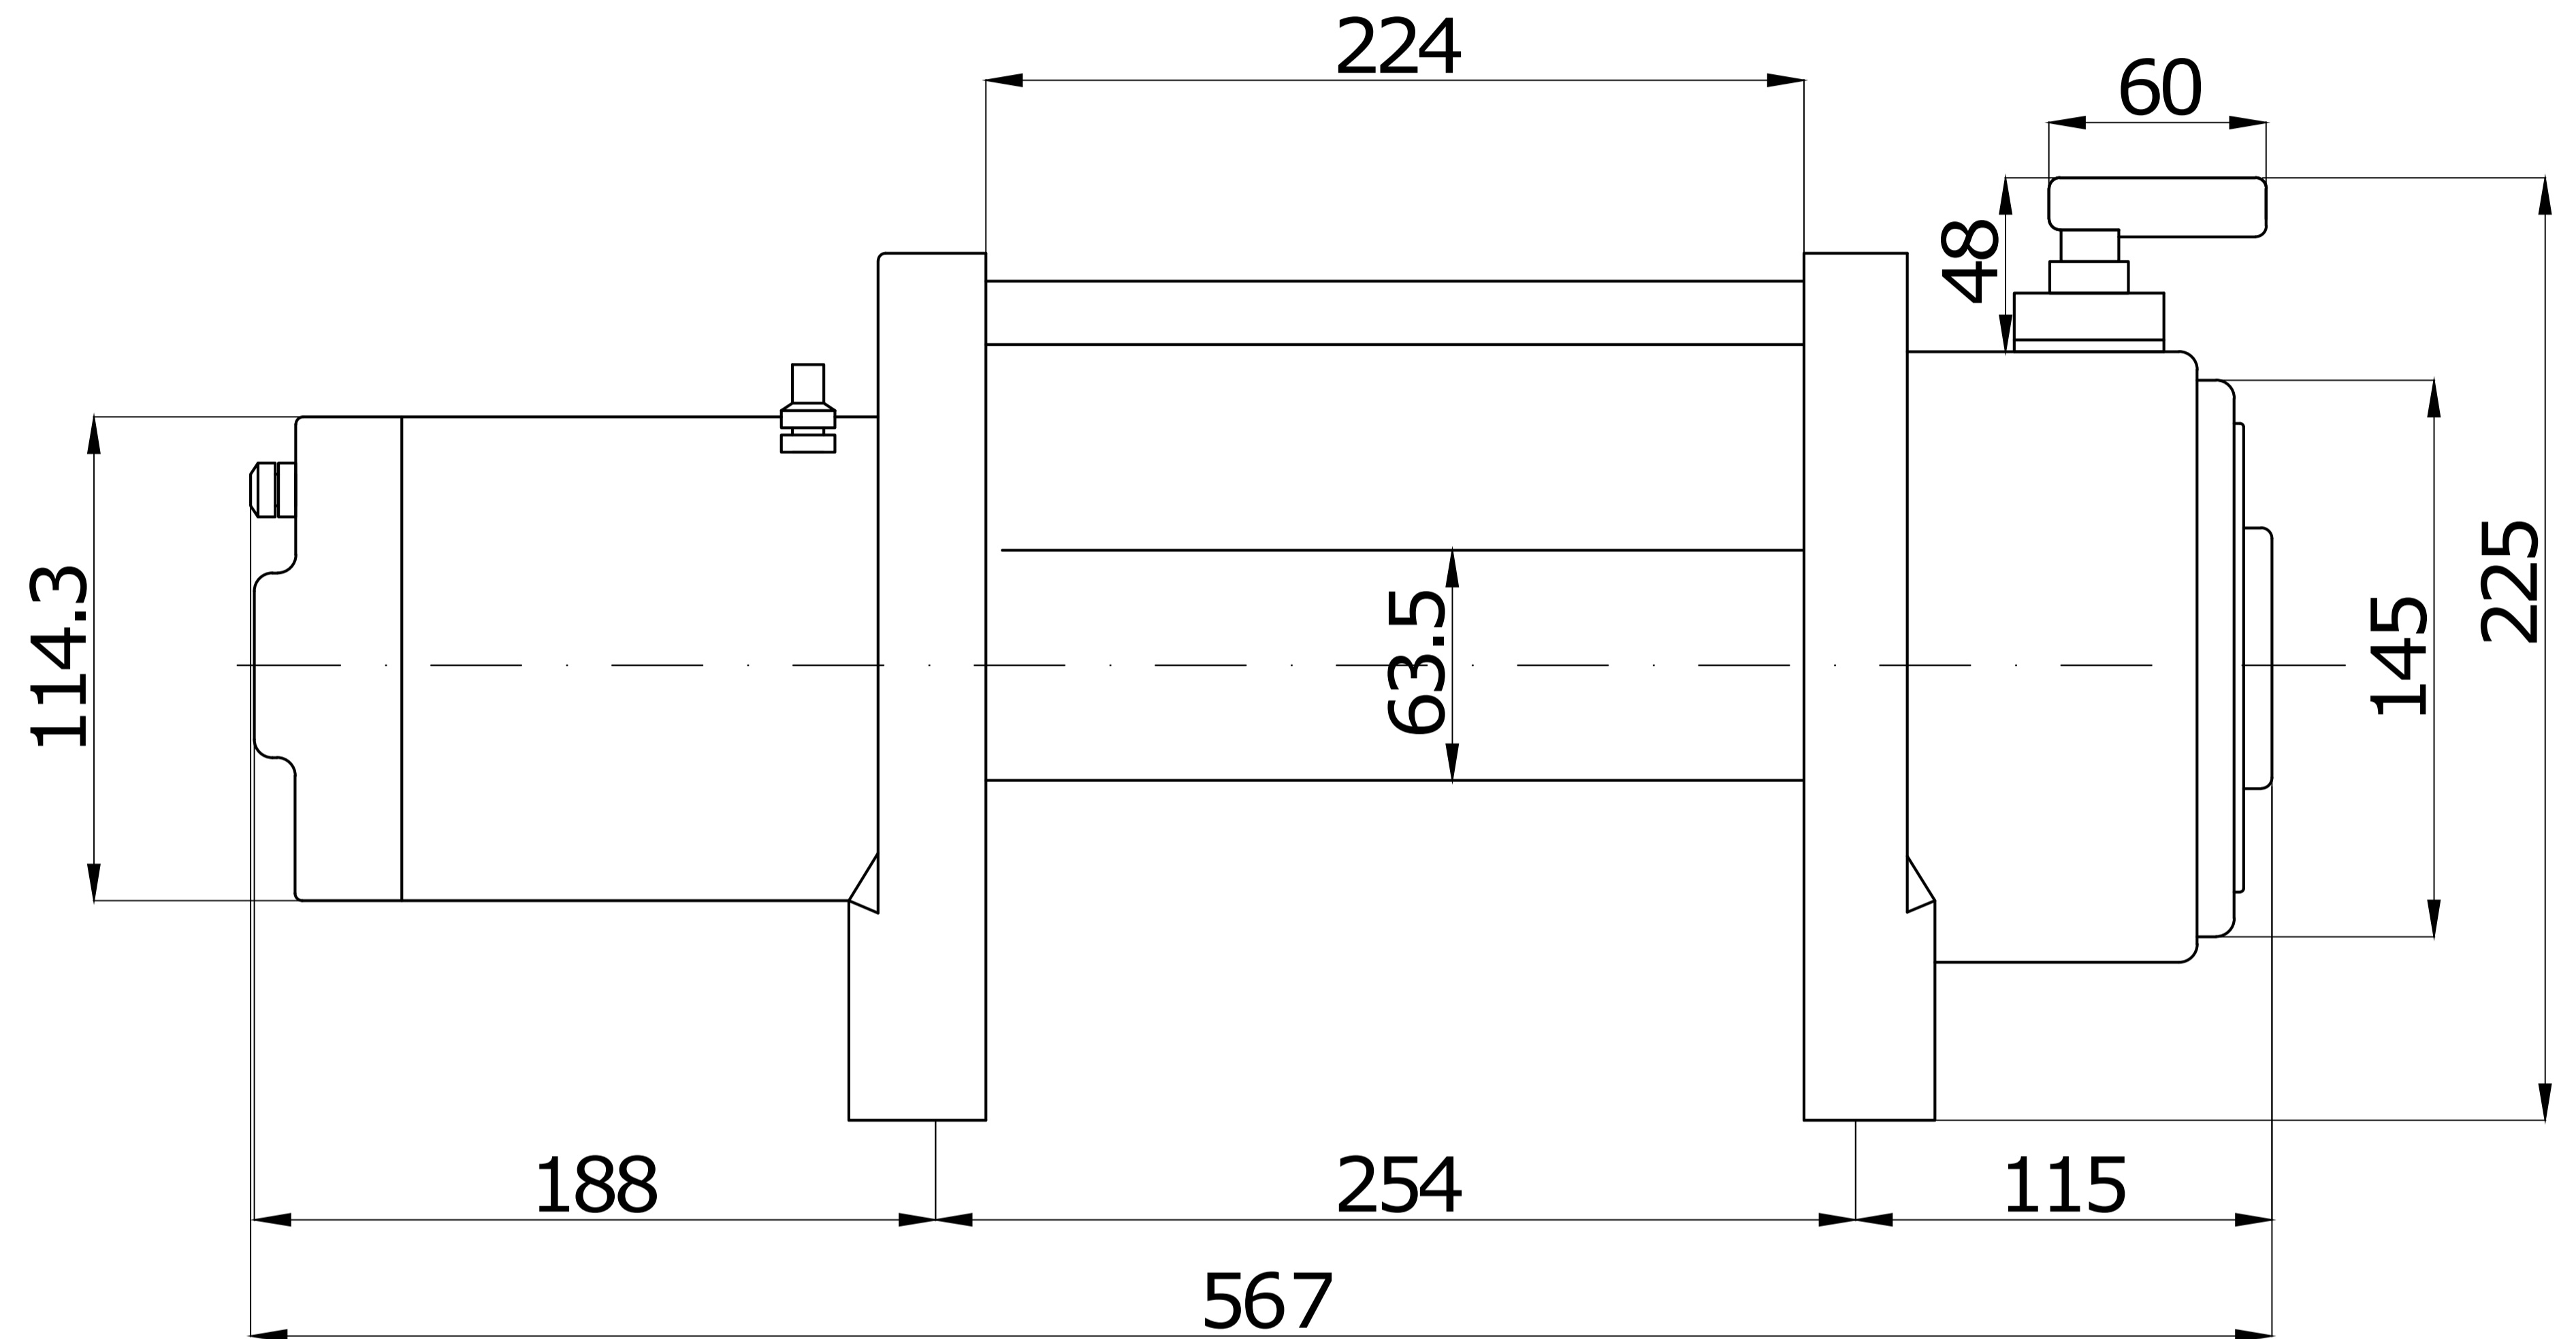

12,000Lb & 17,000Lb Winches with 45m Spools

www.Sherpa4x4.com.au