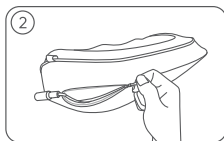

Cleaning & Maintenance

Before cleaning this product, be sure to disconnect the power supply and do not touch the plug with wet hands.

1. Only the outer cover can be disassembled and cleaned. All other parts cannot get wet.
2. Before cleaning, the cover must be disassembled according to the following steps.
3. The outer cover is not machine washable, please hand-washed with gentle rubbing. water temperature cannot exceed 40°C/ 104°F.
4. The outer cover must be completely dry before it can be fitted on to the main unit.

Unzip