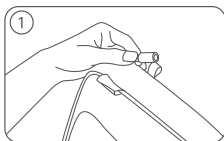

Cleaning & Maintenance

Before cleaning this product, be sure to disconnect the power supply and do not touch the plug with wet hands.

1. Only the outer cover can be disassembled and cleaned. All other parts cannot get wet.
2. Before cleaning, the cover must be disassembled according to the following steps.
3. The outer cover is not machine washable, please hand-washed with gentle rubbing. water temperature cannot exceed 40°C/ 104°F.
4. The outer cover must be completely dry before it can be fitted on to the main unit.

Remove the charging port from the positioning ring