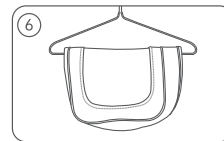

Remove the charging port from the positioning ring

Unzip

Gently tear off the Velcro

Massage Cushion Outer Cover

Remove the outer cover

Hand wash gently

Hang to let dry

Fit the Velcro correctly to the control panel

Zip up

Fit the charging port into the positioning ring

Ready to restart!