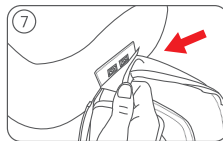

Remove the charging port from the positioning ring

Unzip

Gently tear off the Velcro

Massage Cushion Outer Cover

Remove the outer cover

Hand wash gently

Hang to let dry

Fit the Velcro correctly to the control panel

Zip up

Fit the charging port into the positioning ring

Ready to restart!