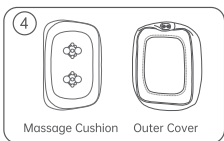

Remove the charging port from the positioning ring

Unzip

Gently tear off the Velcro

Massage Cushion Outer Cover

Remove the outer cover

Hand wash gently

Hang to let dry

Fit the Velcro correctly to the control panel