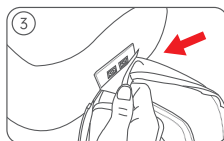

Remove the charging port from the positioning ring

Unzip

Gently tear off the Velcro

Massage Cushion Outer Cover

Remove the outer cover

Hand wash gently

Hang to let dry

Fit the Velcro correctly to the control panel