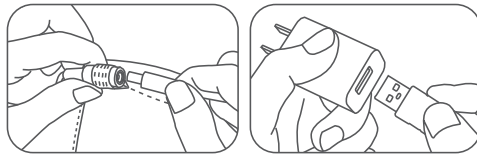

Only use 5V charger

* Different mode strengths and pressure applied for massage will affect the length of total usage time per charge.