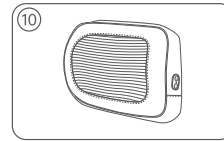

Remove the charging port from the positioning ring

Unzip

Gently tear off the Velcro

Massage Cushion Outer Cover

Remove the outer cover

Hand wash gently

Hang to let dry

Fit the Velcro correctly to the control panel

Zip up

Fit the charging port into the positioning ring

Ready to restart!