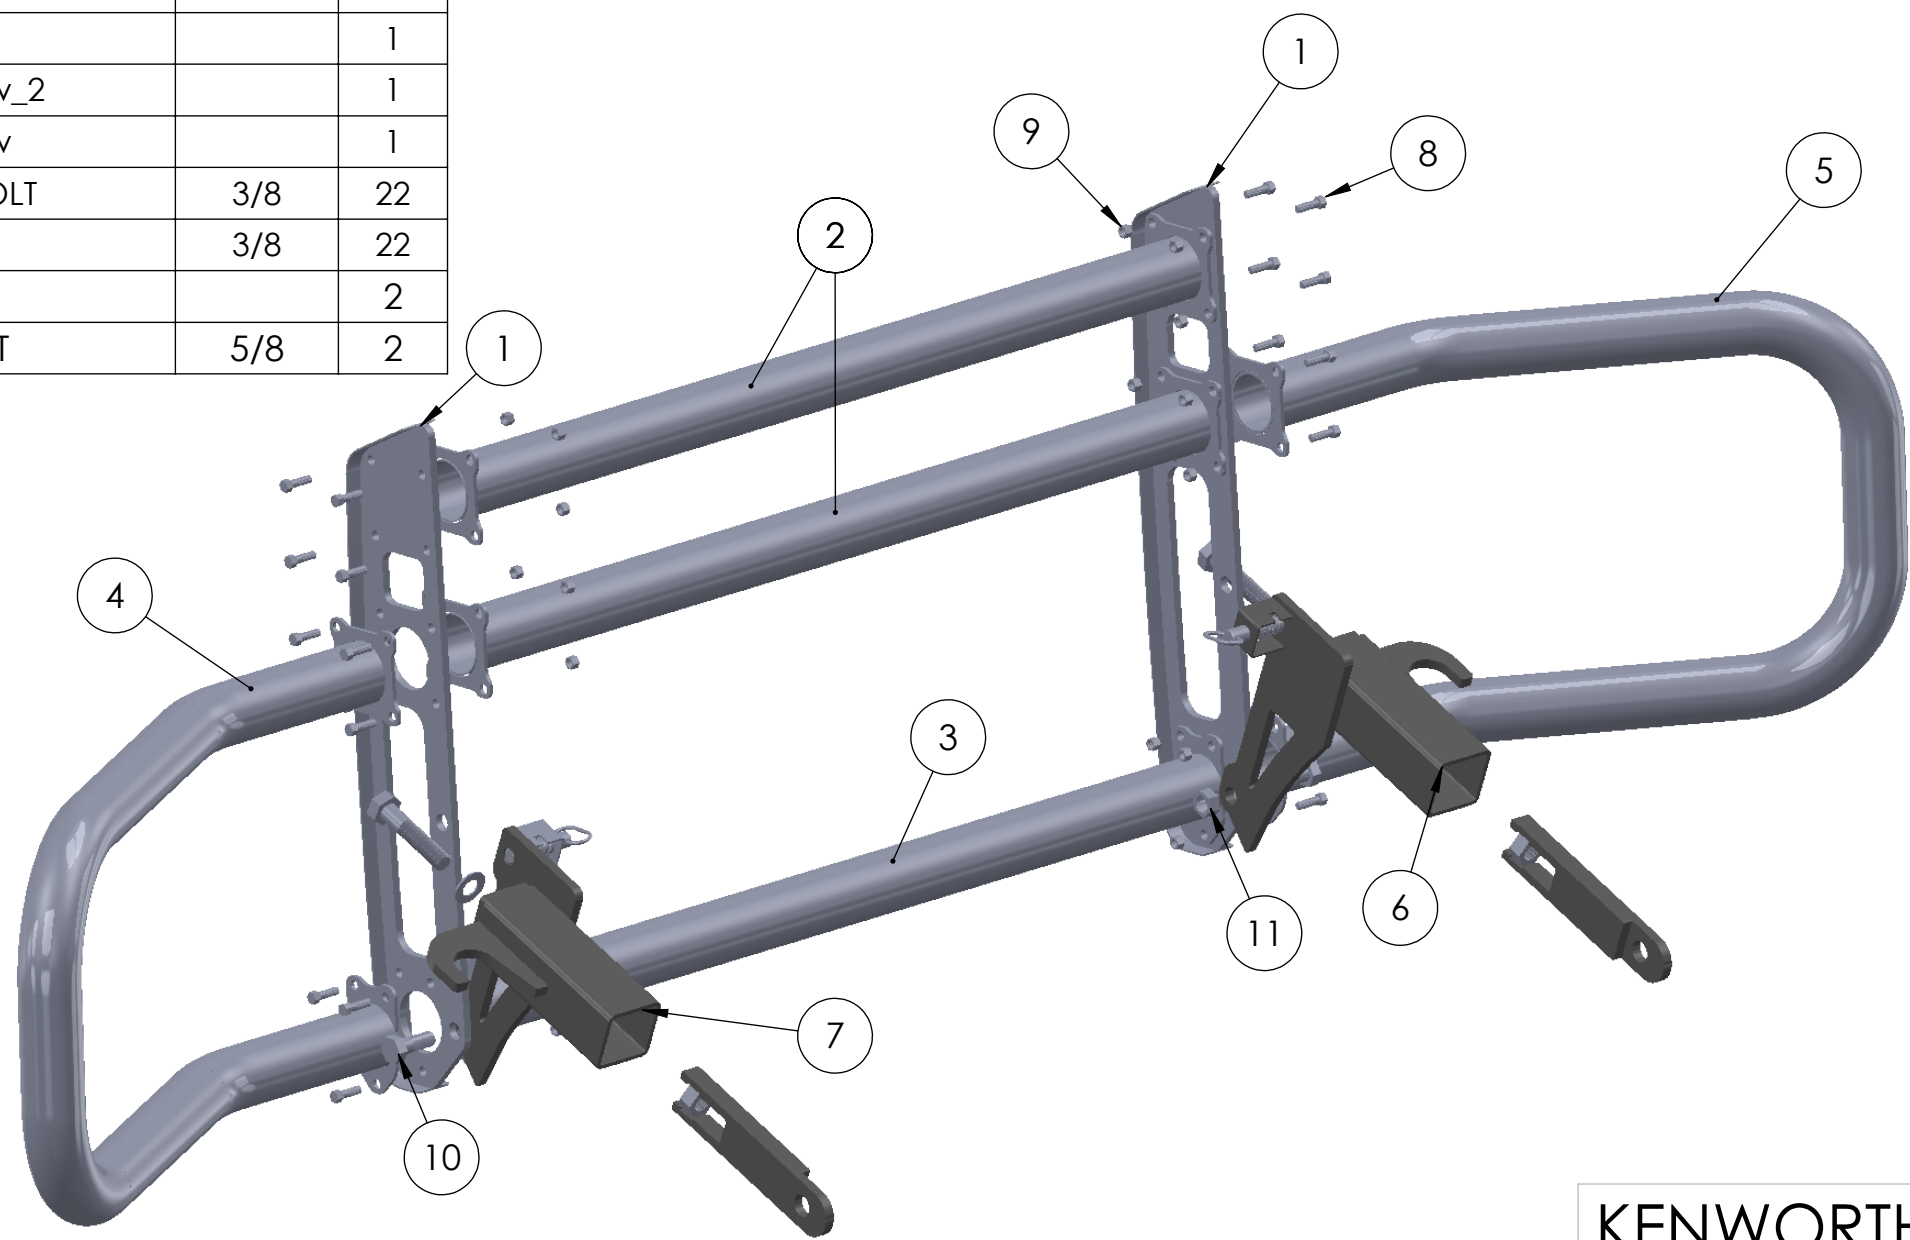

KENWORTH

ITEM NO	PART NUMBER	TANIM	MİKT.
1	STD 1B		2
2	P900-1		2
3	P900-2		1
4	PSTAN-2		1
5	PSTAN-1		1
6	volvo new_2		1
7	volvo new		1
8	M8X25 BOLT	3/8	22
9	M8 NUT	3/8	22
10	M15X30		2
11	M15XNUT	5/8	2

KENWORTH

5

RIGHT
1 PIECES

8

22 PIECES

9

22 PIECES

10

2 PIECES

11

2 PIECES

KENWORTH

6 LEFT 1 PIECES

ITEM NO	PART NUMBER	TANIM	MIKT.
1	M18X85 BOLT	3/4	2
2	M18 WASHER		2
8	CHASSIS APPARATUS		2

7 RIGHT 1 PIECES

1 2 PIECES

2 2 PIECES

LEFT

3 2 PIECES