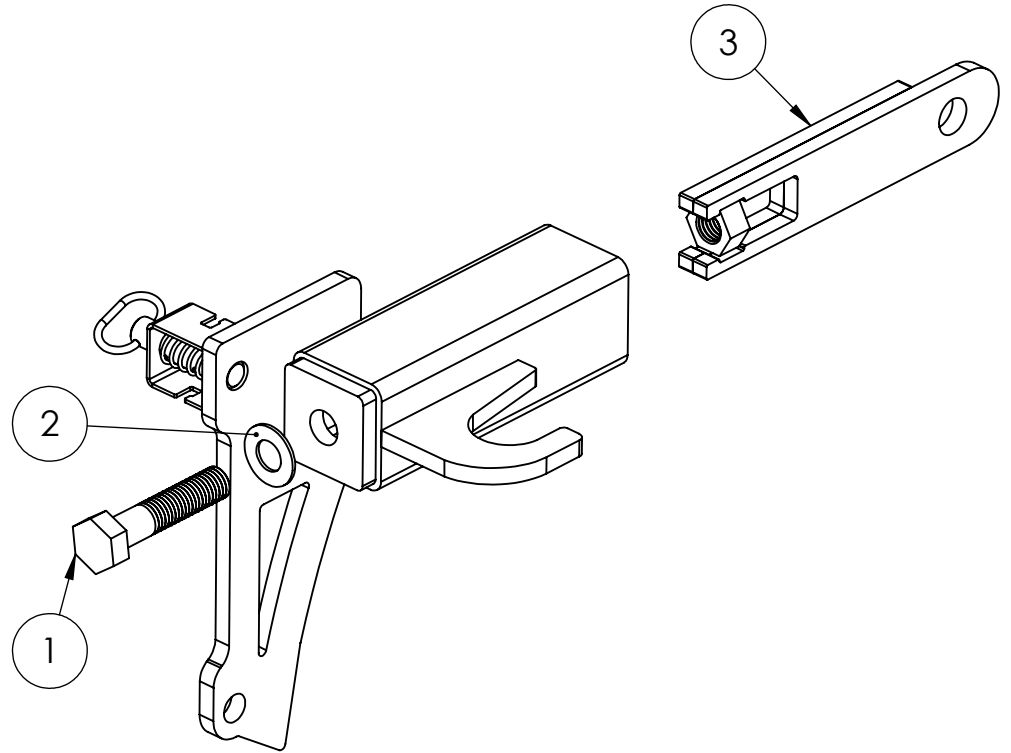

11

2 PIECES

KENWORTH

6 LEFT 1 PIECES

ITEM NO	PART NUMBER	TANIM	MIKT.
1	M18X85 BOLT	3/4	2
2	M18 WASHER		2
8	CHASSIS APPARATUS		2

7 RIGHT 1 PIECES

1 2 PIECES

2 2 PIECES