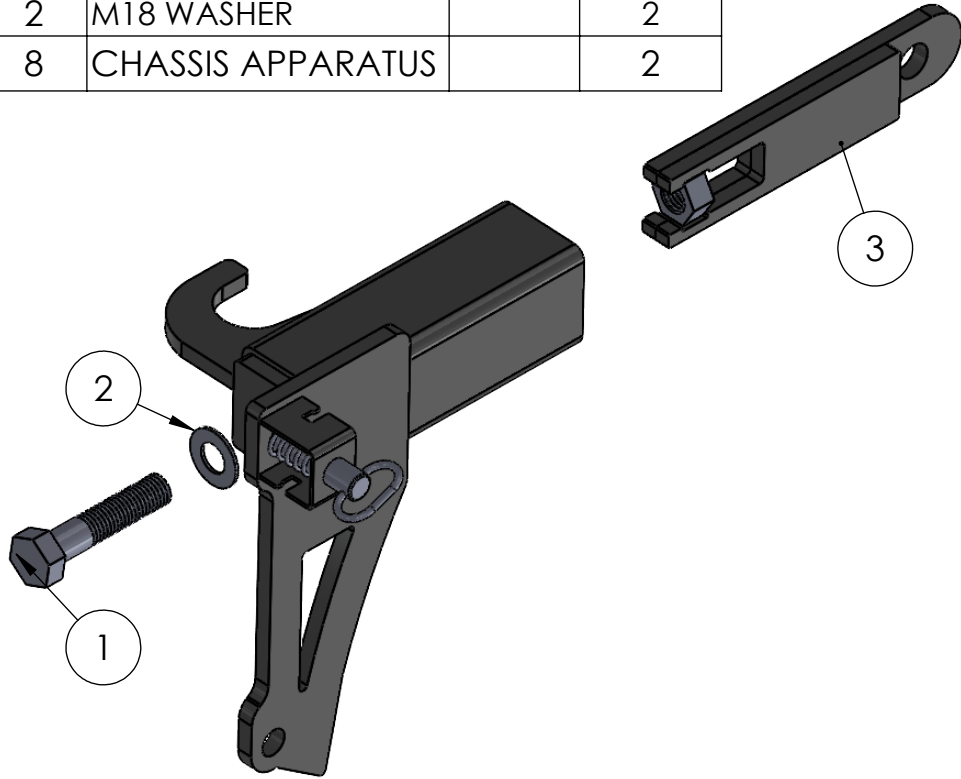

5

RIGHT
1 PIECES

8

22 PIECES

9

22 PIECES

10

2 PIECES

11

2 PIECES

KENWORTH

6 LEFT 1 PIECES

ITEM NO	PART NUMBER	TANIM	MIKT.
1	M18X85 BOLT	3/4	2
2	M18 WASHER		2
8	CHASSIS APPARATUS		2

7 RIGHT 1 PIECES

1 2 PIECES

2 2 PIECES