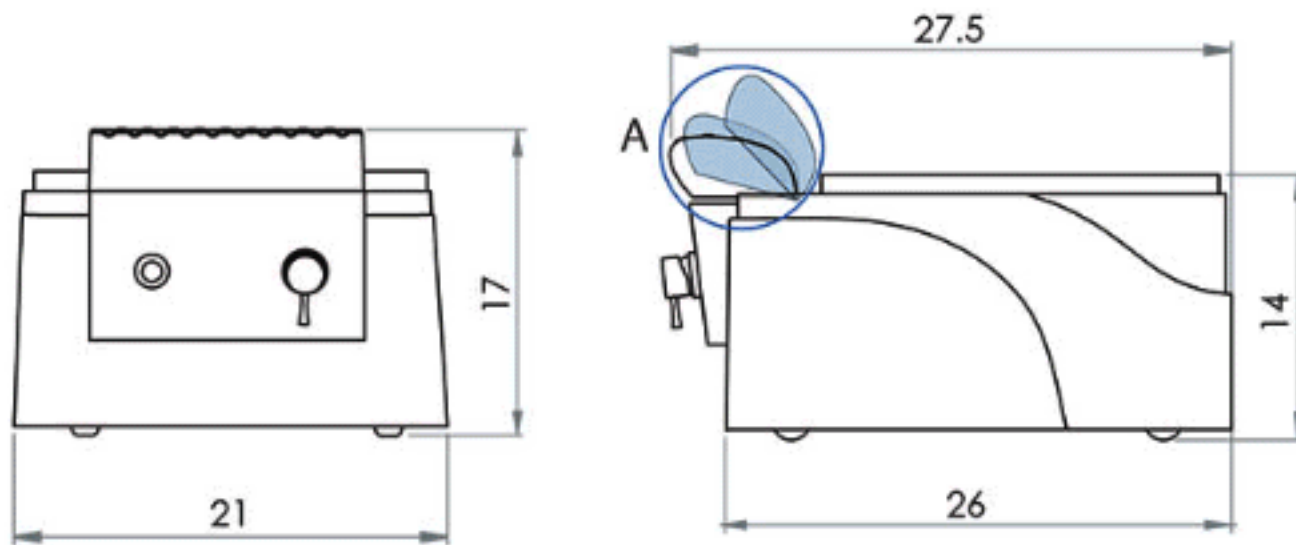

**ANS**  
**TAIZEN**  
PEDISPA

Package weight: 60 lbs.  
Tub portable installation: 48 lbs.  
Sink Bowl Capacity: 4.5 U.S. gallon (17.03L)

**PORTABLE INSTALLATION:**

NOTES:  
POWER SOURCE: 110V AC/15 AMP 60 HZ (GFI PROTECTED)  
CONFORMS TO  
UL STD 1795 AND UL STD 73  
LISTED  
E4277221  
CERTIFIED TO CSA C 22.2 NO. 218.1  
AND CAN/CSA C 22.2 NO. 68

**Easy to Fill and Drain**

**To Fill:**

Connect the Taizen's fill hose to your salon's water faucet and fill the tub with water, or simply pour water in from a bucket.

**To Drain:**

When ready to empty, discharge used spa water through the 5/8" drain hose, either into your sink or by connecting hose to your existing drain system.