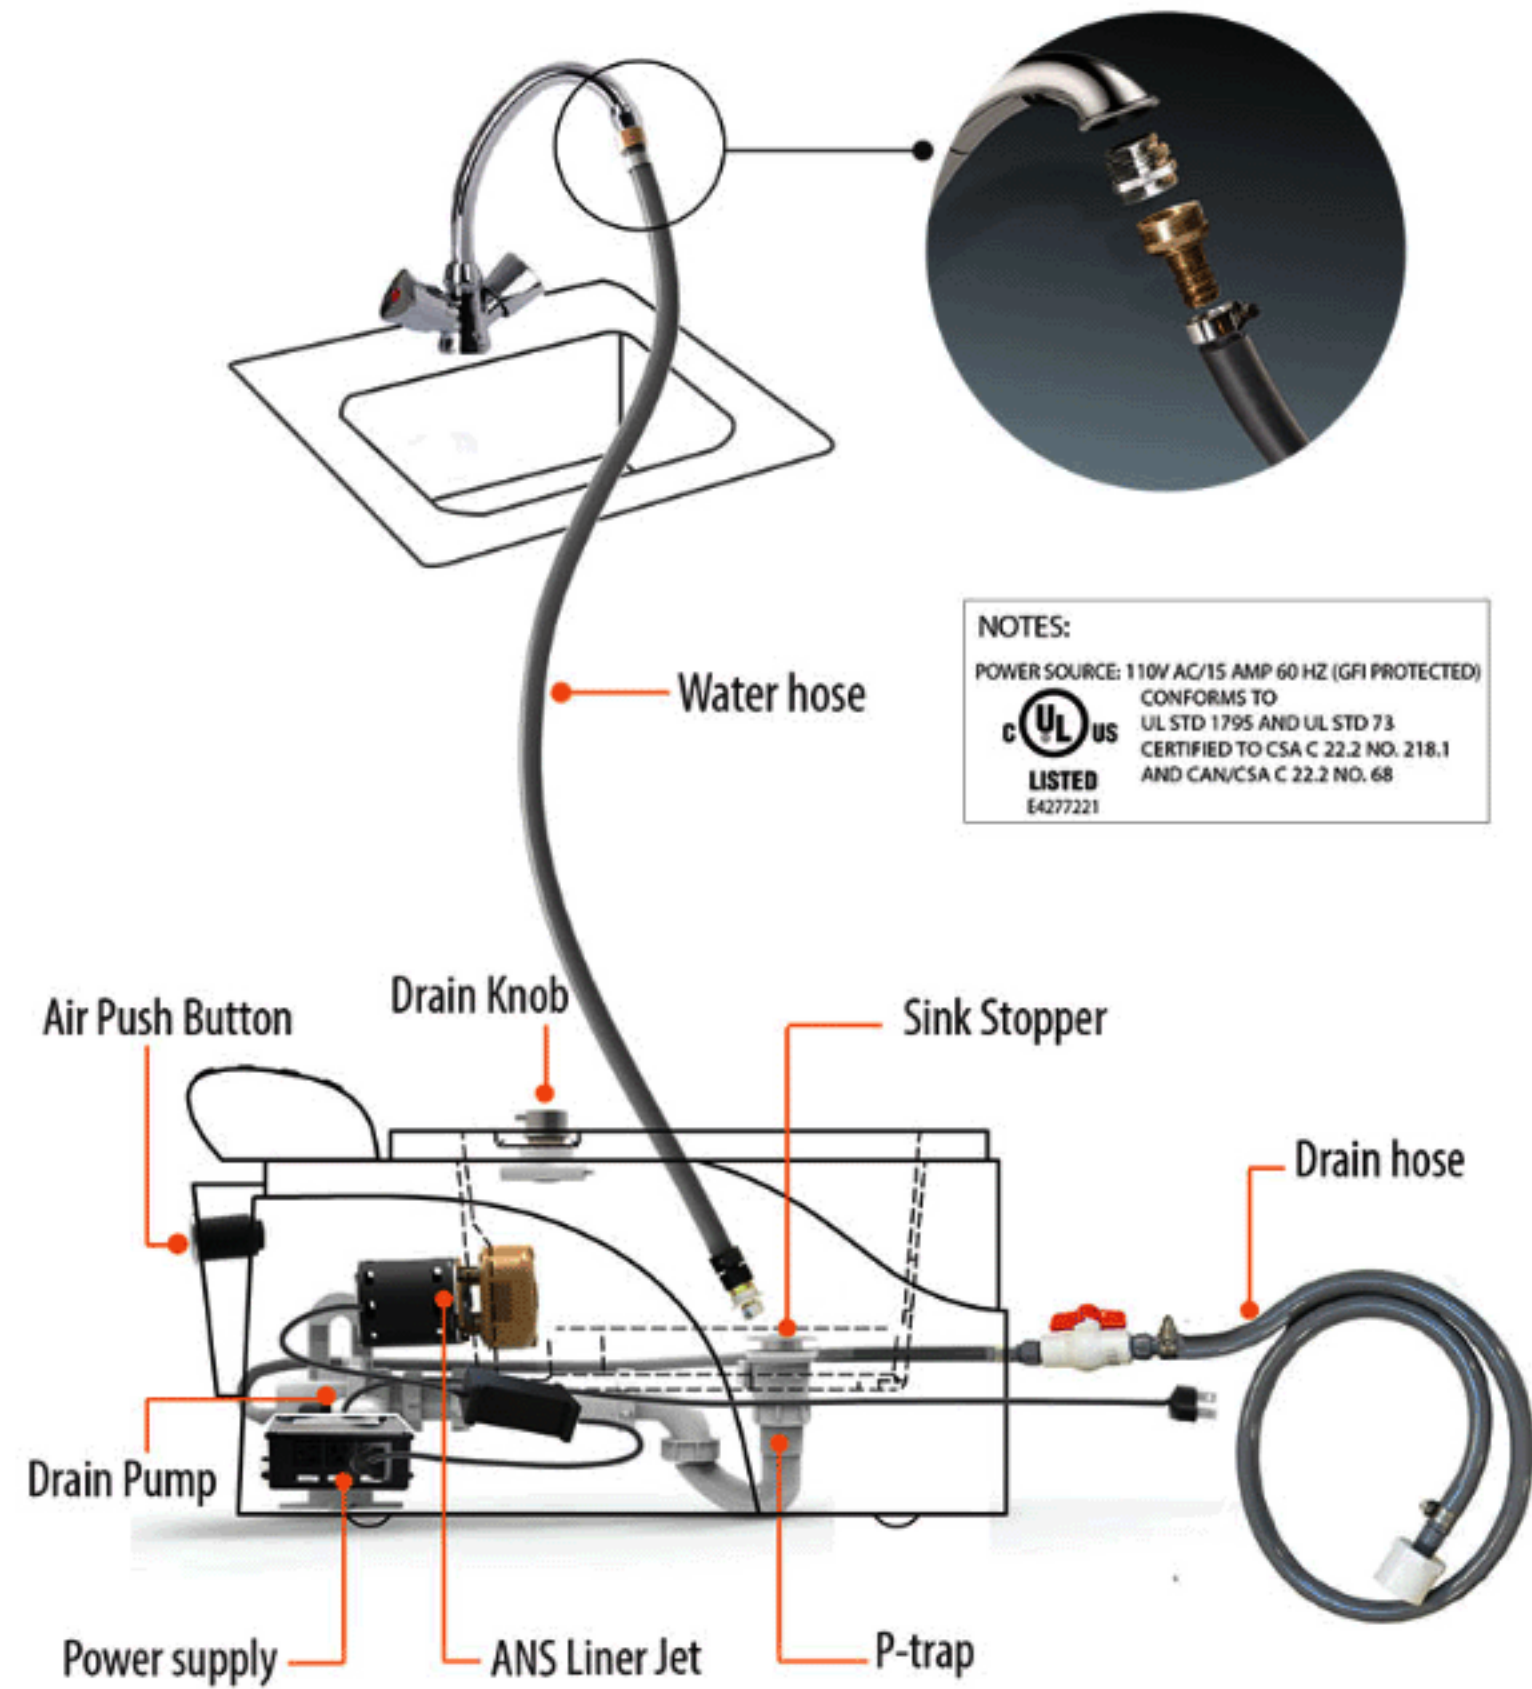

**ANS**  
**TAIZEN**  
PEDISPA

Package weight: 60 lbs.  
Tub portable installation: 48 lbs.  
Sink Bowl Capacity: 4.5 U.S. gallon (17.03L)

**PORTABLE INSTALLATION:**

NOTES:  
POWER SOURCE: 110V AC/15 AMP 60 HZ (GFI PROTECTED)  
CONFORMS TO  
UL STD 1795 AND UL STD 73  
LISTED  
E4277221  
CERTIFIED TO CSA C 22.2 NO. 218.1  
AND CAN/CSA C 22.2 NO. 68

**Easy to Fill and Drain**

**To Fill:**

Connect the Taizen's fill hose to your salon's water faucet and fill the tub with water, or simply pour water in from a bucket.

**To Drain:**

When ready to empty, discharge used spa water through the 5/8" drain hose, either into your sink or by connecting hose to your existing drain system.