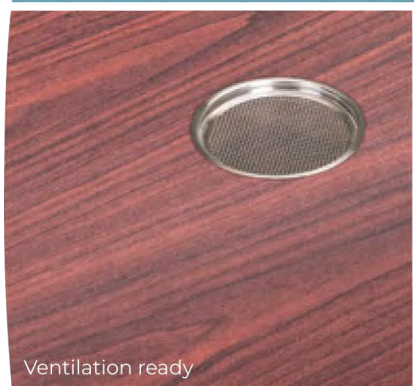

Full spectrum LED task light