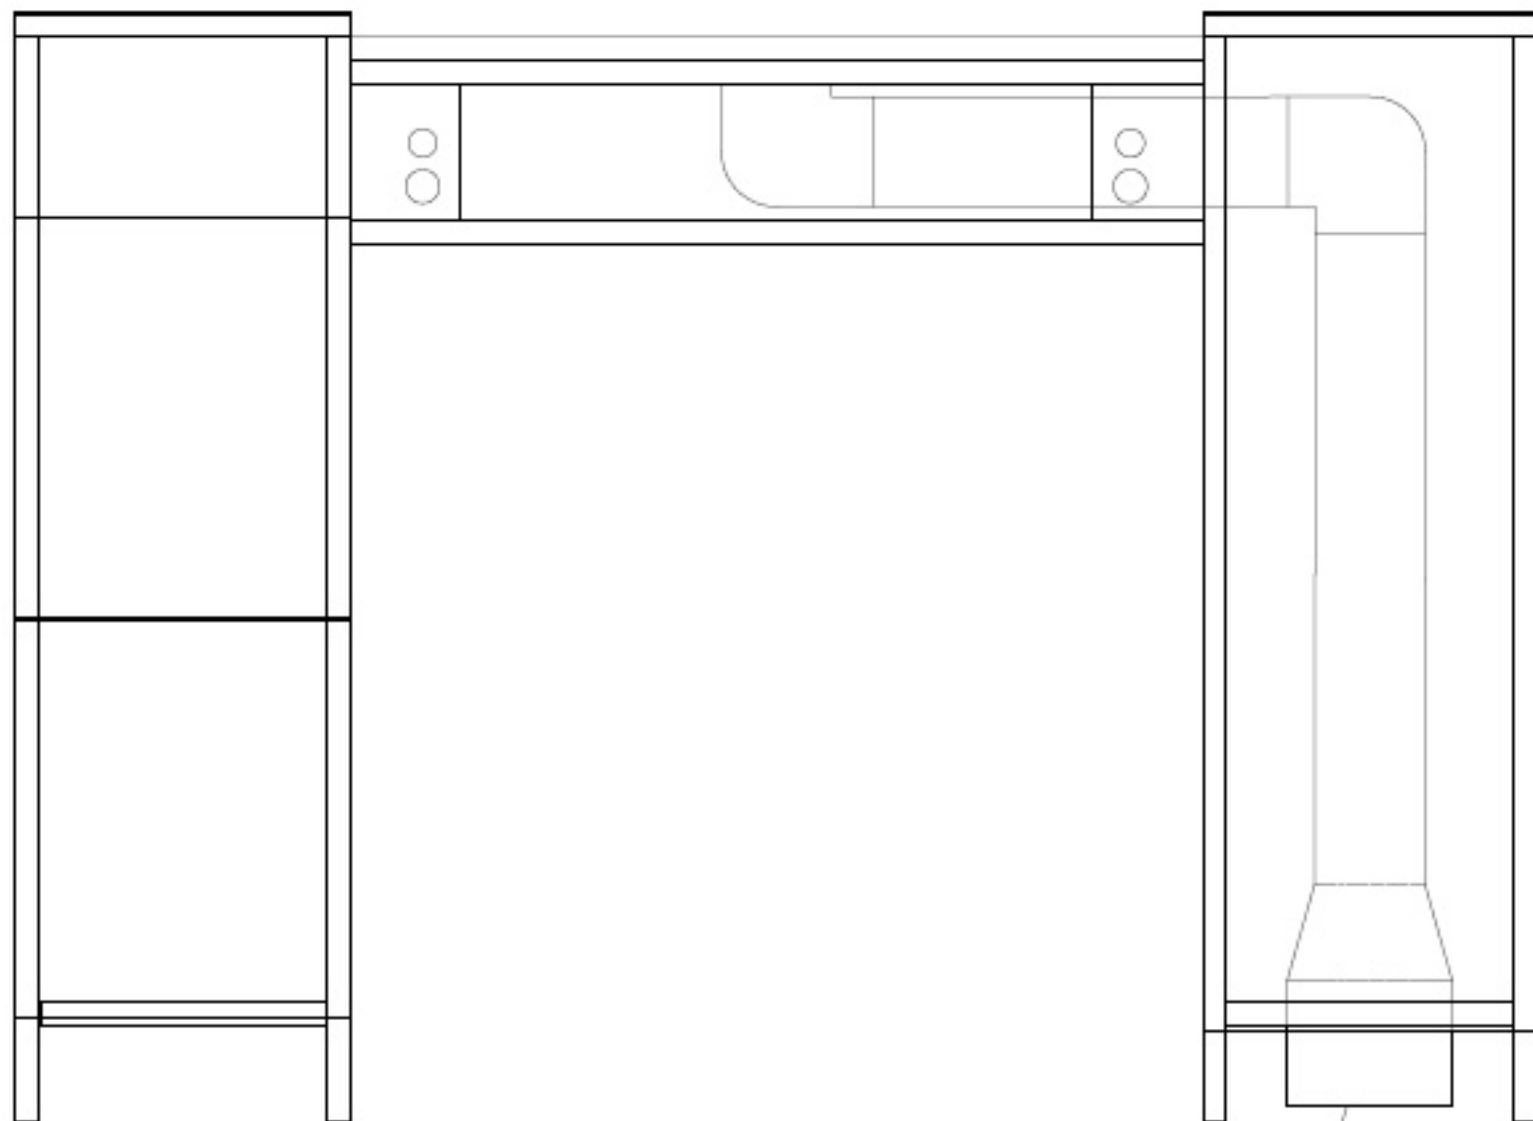

41.7500
(APPROX.)

9.25

23.2500

9.25

3" 3000# PIPE

MARBLE TOP PIECE HAS
3" HOLE W/ GRILL COVER

4" PIPE END CONNECTION

30.50"

26.5" (APPROX.)

4" PIPE END CONNECTION

IMC SINGLE TABLE

4" PIPE FLOOR CONNECTION