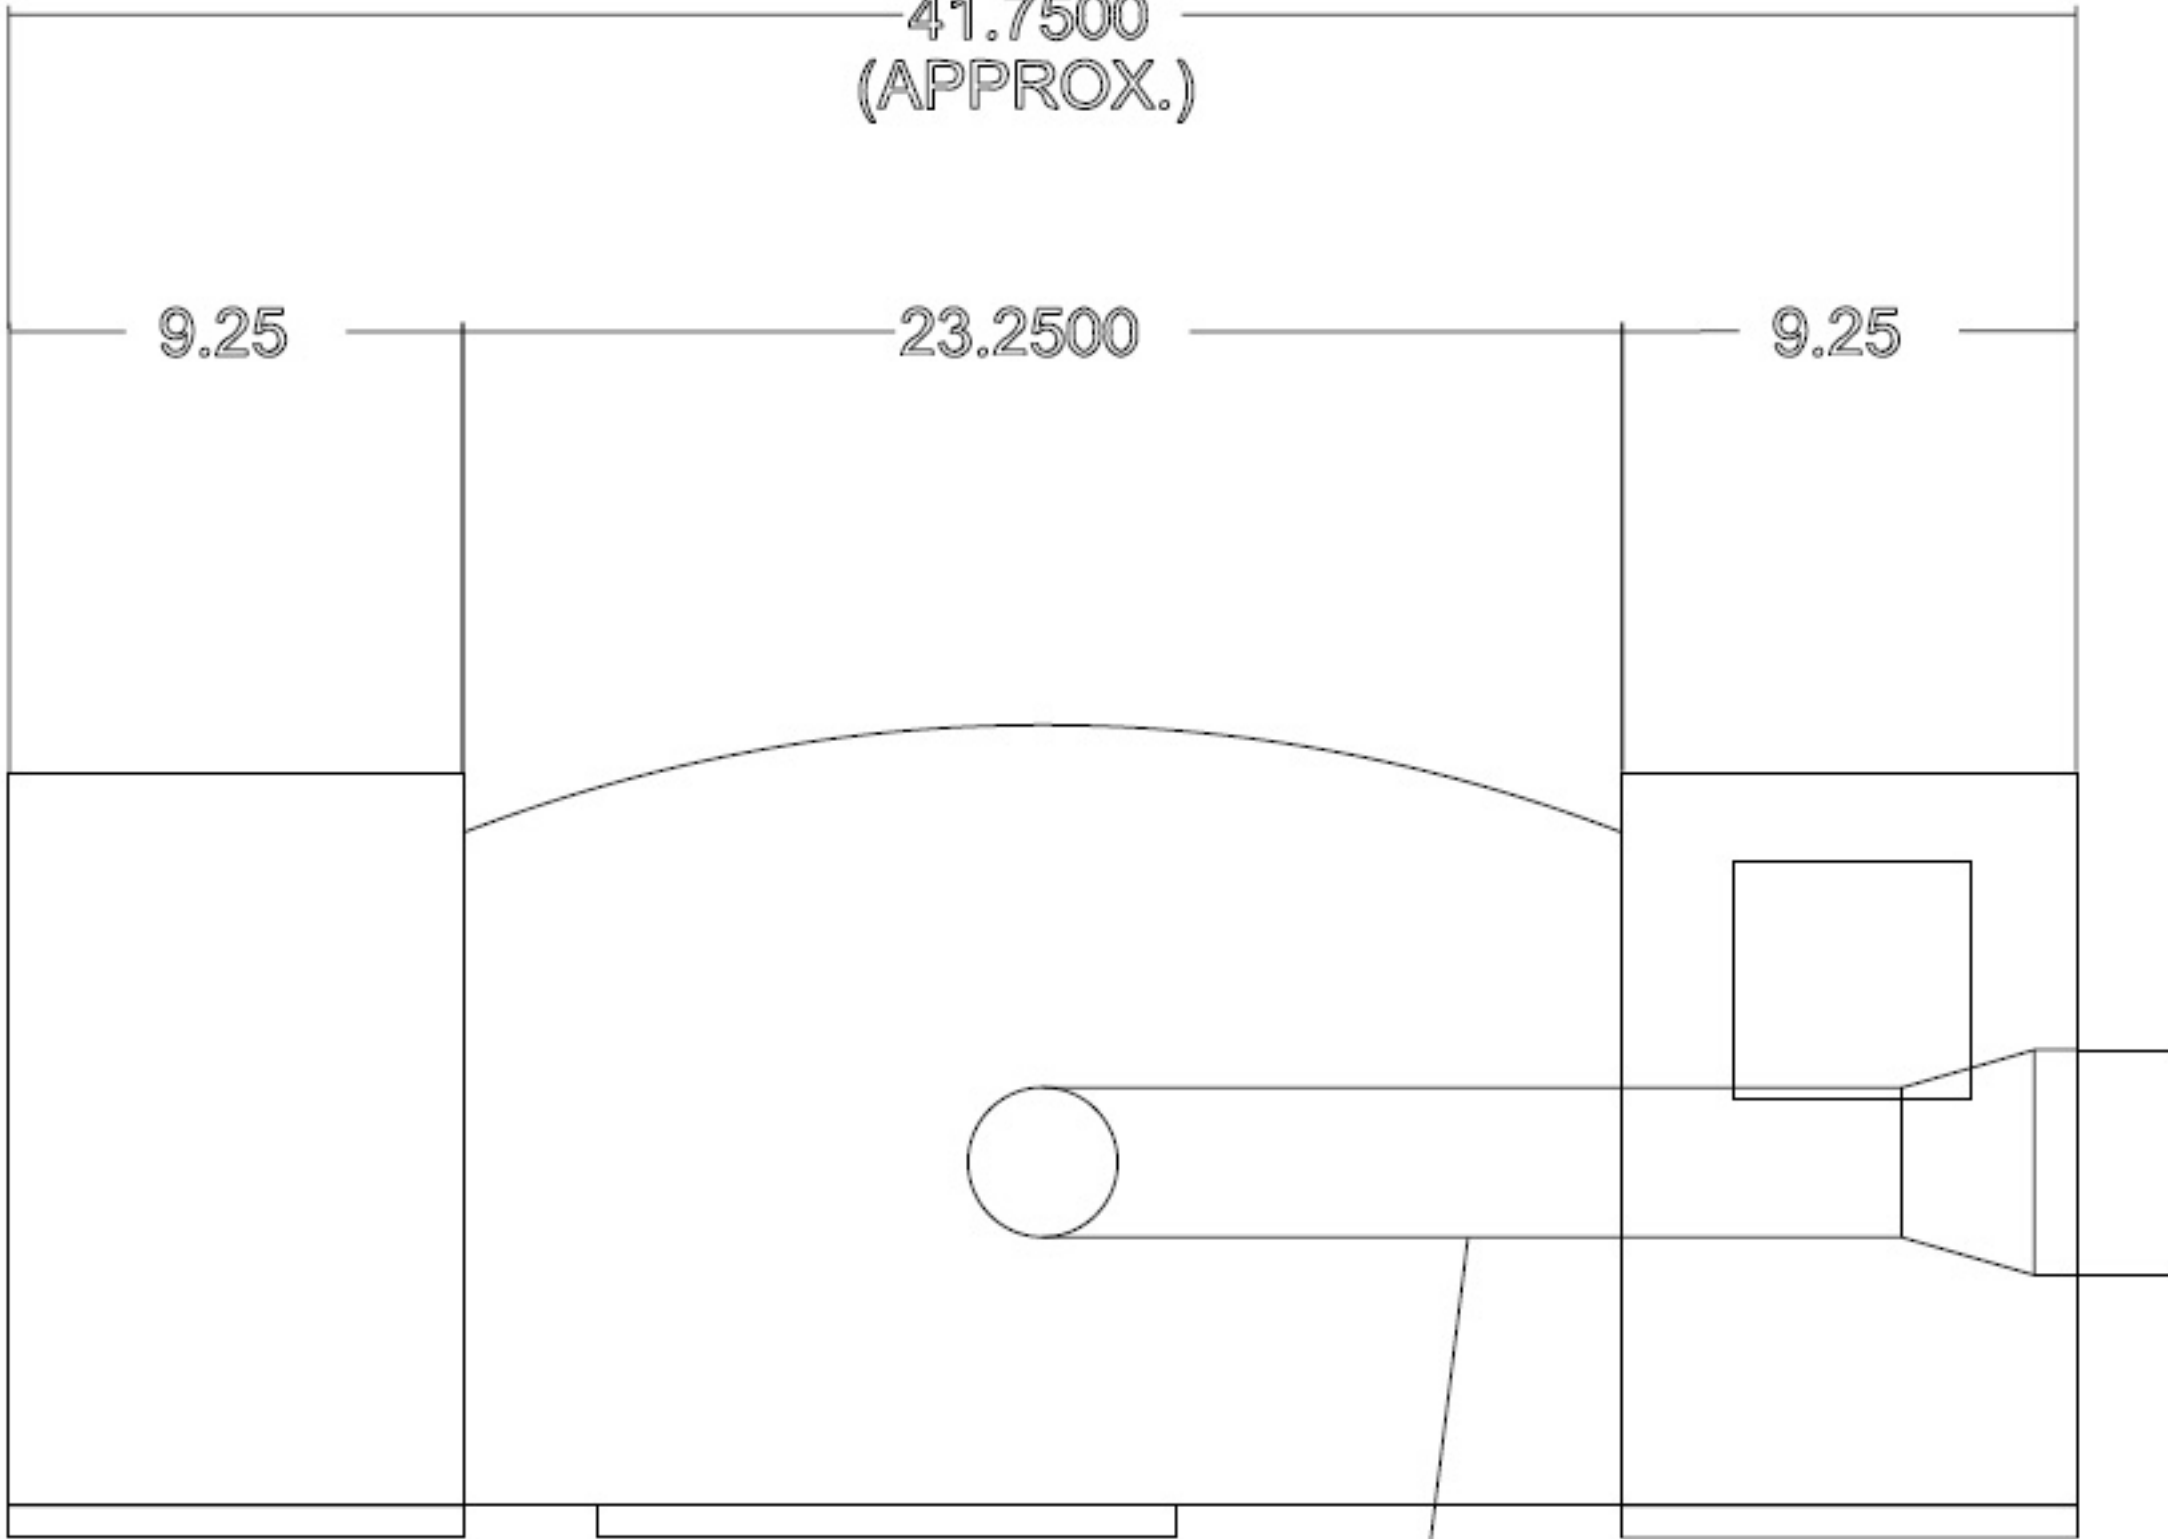

41.7500
(APPROX.)

9.25

23.2500

9.25

3" 3000# PIPE

MARBLE TOP PIECE HAS
3" HOLE W/ GRILL COVER

4" PIPE END CONNECTION

30.50"

26.5" (APPROX.)

4" PIPE END CONNECTION

IMC SINGLE TABLE

4" PIPE FLOOR CONNECTION