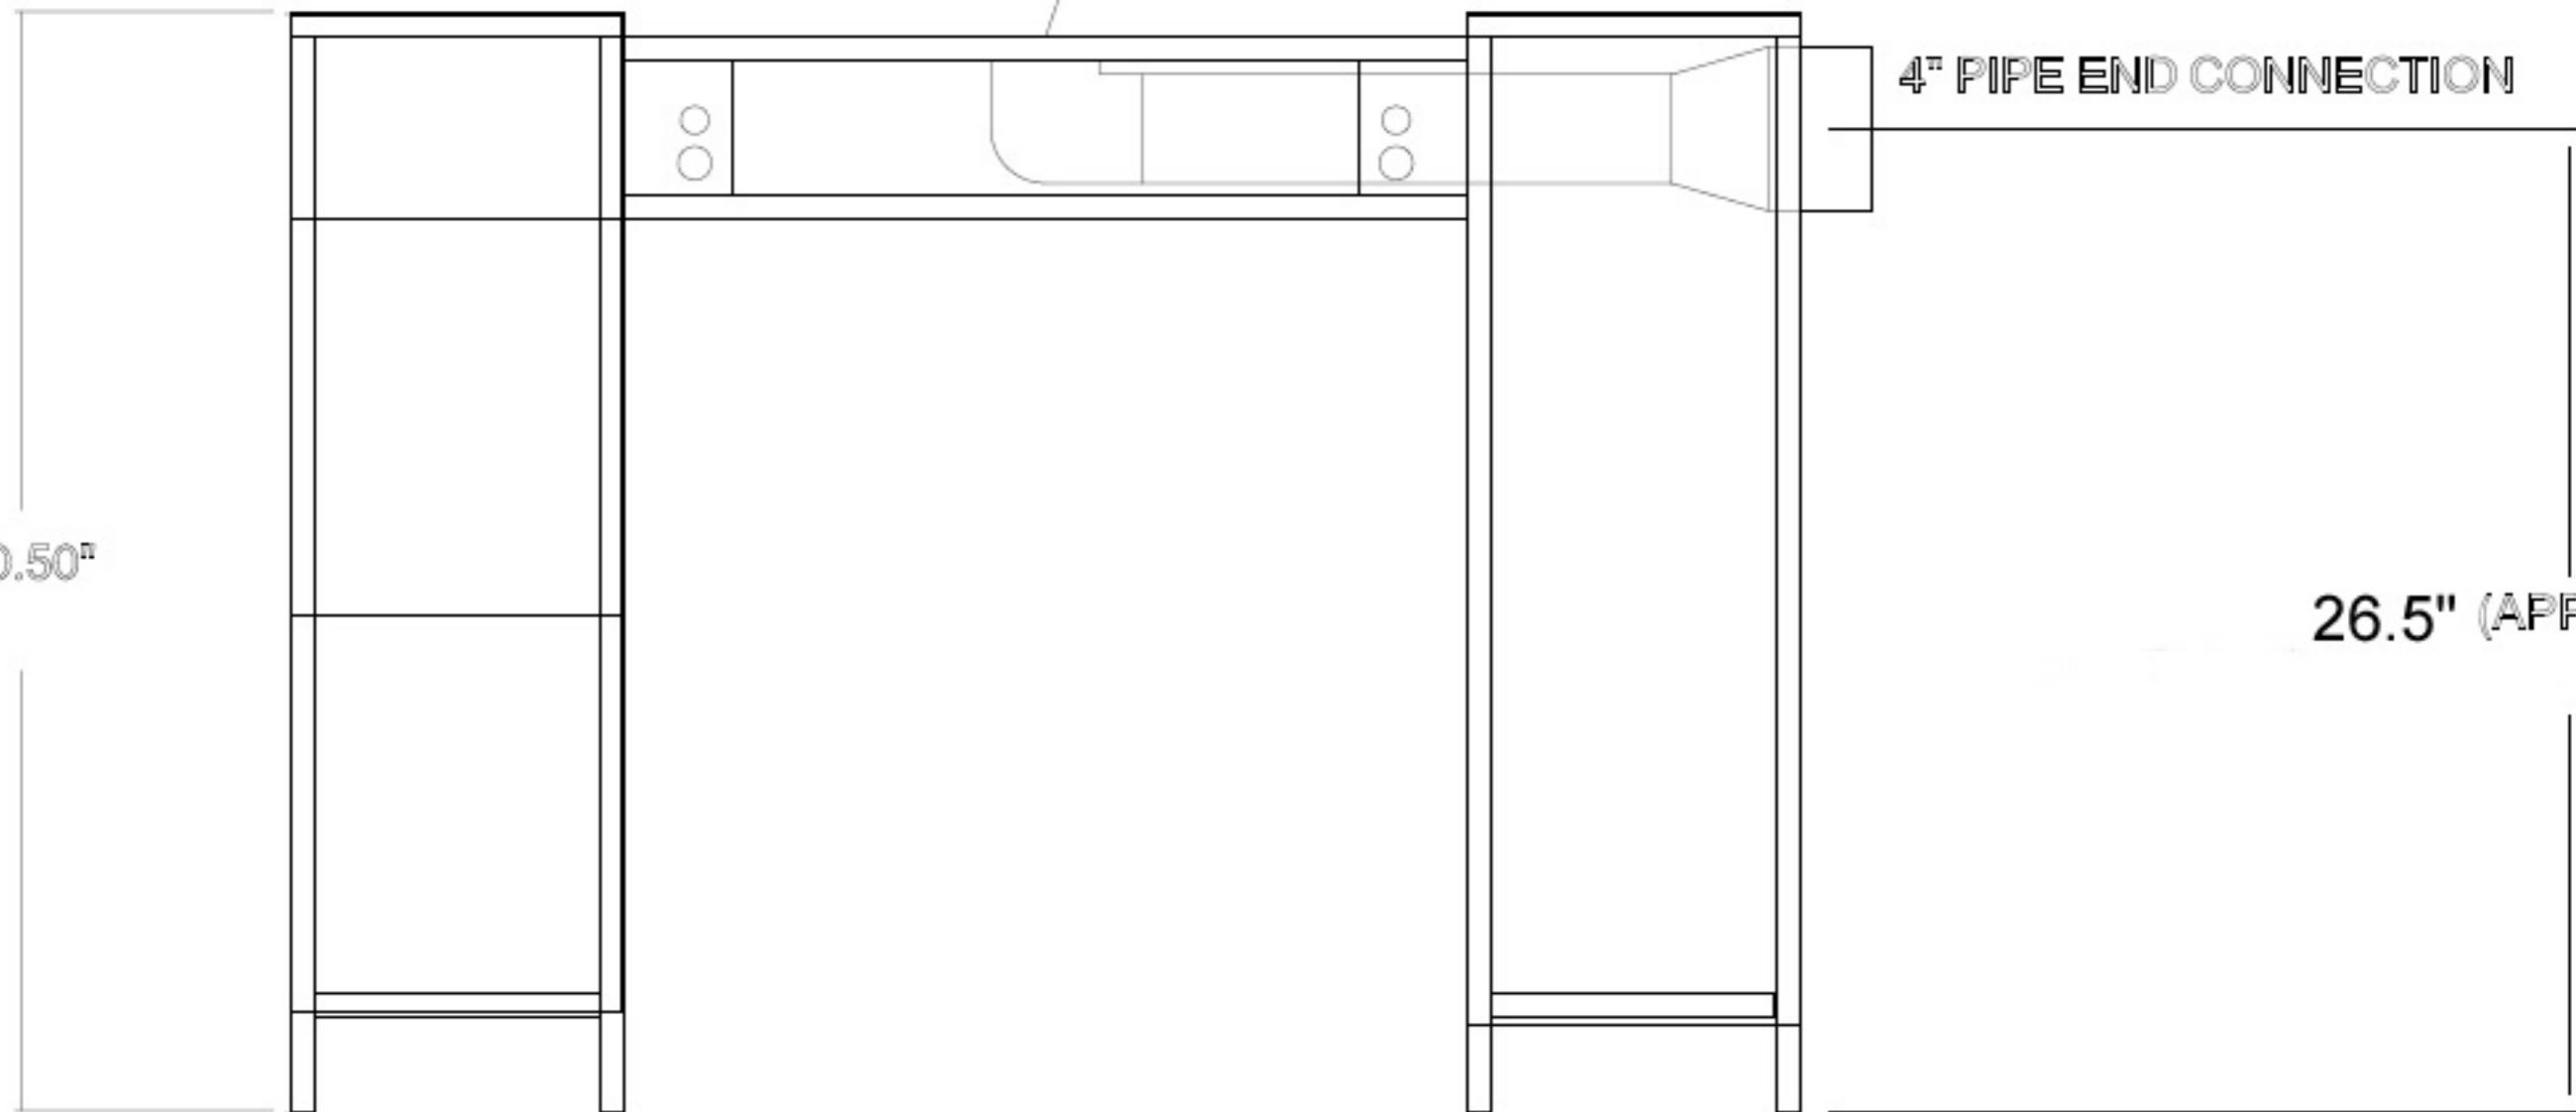

41.7500
(APPROX.)

9.25

23.2500

9.25

3" 3000# PIPE

MARBLE TOP PIECE HAS
3" HOLE W/ GRILL COVER

4" PIPE END CONNECTION

30.50"

26.5" (APPROX.)

4" PIPE END CONNECTION

IMC SINGLE TABLE

4" PIPE FLOOR CONNECTION