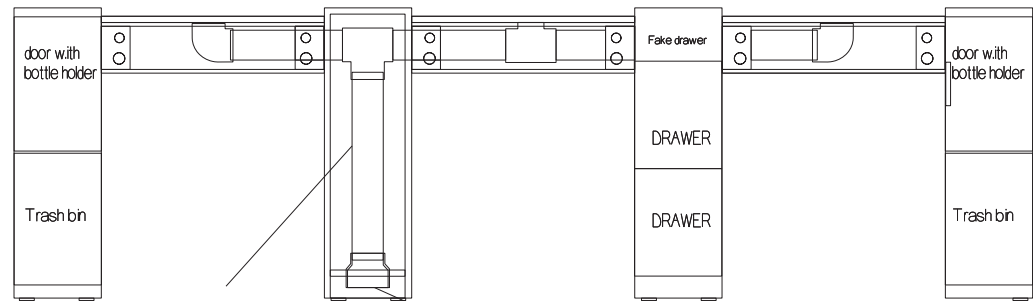

DOUBLE MC WALL DRAIN

TRIPPLE MC FLOOR DRAIN

Long door

4" x 3" coupling
(D2729 SEWER PIPE).