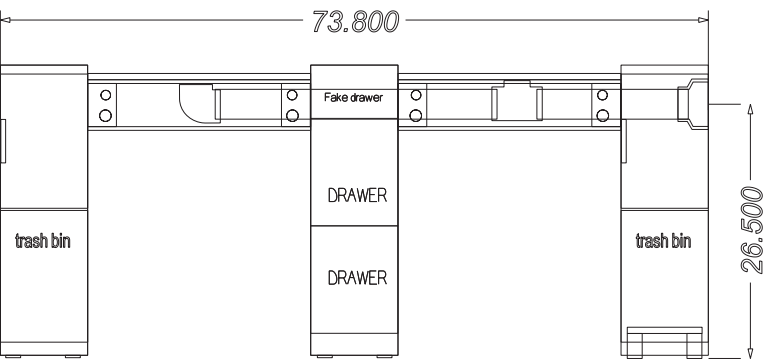

DOUBLE MC WALL DRAIN

TRIPPLE MC FLOOR DRAIN

Long door

4" x 3" coupling
(D2729 SEWER PIPE).