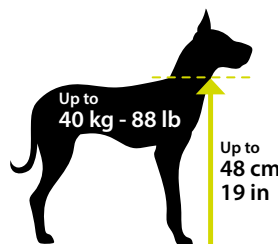

SUITABLE ALSO AS DOG PEN

DOGGY HUB 60

DOGGY HUB 60
73175117 - INNER 1
46,5 x 61 x h 45,5 cm
18.3 x 24.02 x h 17.9 in

Up to
6 kg - 13 lb

Up to
28 cm
11 in

NEW

DOGGY HUB

Extra comfortable Dog Crate

DOGGY HUB 75

DOGGY HUB 75
73176117 - INNER 1
50 x 76 x h 50,5 cm
19.7 x 29.9 x h 19.9 in

DOGGY HUB 90

DOGGY HUB 90
73177117 - INNER 1
57,5 x 91 x h 58 cm
22.6 x 35.8 x h 22.8 in

DOGGY HUB 105

DOGGY HUB 105
73178117 - INNER 1
69 x 106 x h 70 cm
27.2 x 41.7 x h 27.6 in

DOGGY HUB 120

DOGGY HUB 120
73179117 - INNER 1
76,5 x 117,5 x h 76,5 cm
30.1 x 46.3 x h 30.1 in

DOGGY HUB ADD-IN BOTTOM WIRE NET

OPTIONAL

DOGGY HUB BOTTOM NET 60

73202117 - INNER 1
44 x 58,5 x h 2 cm
17.3 x 23.03 x h 0.8 in

DOGGY HUB BOTTOM NET 75

73202217 - INNER 1
47,5 x 73,5 x h 2 cm
18.7 x 28.9 x h 0.8 in

DOGGY HUB BOTTOM NET 90

73202317 - INNER 1
55 x 88,5 x h 2 cm
21.7 x 34.8 x h 0.8 in

DOGGY HUB BOTTOM NET 105

73202417 - INNER 1
66,5 x 103,5 x h 2 cm
26.2 x 40.7 x h 0.8 in