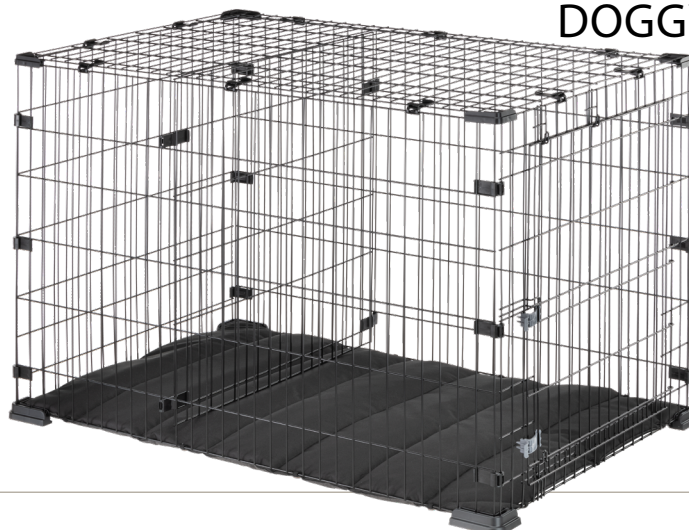

SUITABLE ALSO AS DOG PEN

DOGGY HUB 60

DOGGY HUB 60
73175117 - INNER 1
46,5 x 61 x h 45,5 cm
18.3 x 24.02 x h 17.9 in

Up to
6 kg - 13 lb

Up to
28 cm
11 in

NEW

DOGGY HUB

Extra comfortable Dog Crate

DOGGY HUB 75

DOGGY HUB 75
73176117 - INNER 1
50 x 76 x h 50,5 cm
19.7 x 29.9 x h 19.9 in

DOGGY HUB 90

DOGGY HUB 90
73177117 - INNER 1
57,5 x 91 x h 58 cm
22.6 x 35.8 x h 22.8 in

DOGGY HUB 105

DOGGY HUB 105
73178117 - INNER 1
69 x 106 x h 70 cm
27.2 x 41.7 x h 27.6 in

DOGGY HUB 120

DOGGY HUB 120
73179117 - INNER 1
76,5 x 117,5 x h 76,5 cm
30.1 x 46.3 x h 30.1 in

DOGGY HUB ADD-IN BOTTOM WIRE NET

OPTIONAL

DOGGY HUB BOTTOM NET 60

73202117 - INNER 1
44 x 58,5 x h 2 cm
17.3 x 23.03 x h 0.8 in

DOGGY HUB BOTTOM NET 75

73202217 - INNER 1
47,5 x 73,5 x h 2 cm
18.7 x 28.9 x h 0.8 in

DOGGY HUB BOTTOM NET 90

73202317 - INNER 1
55 x 88,5 x h 2 cm
21.7 x 34.8 x h 0.8 in

DOGGY HUB BOTTOM NET 105

73202417 - INNER 1
66,5 x 103,5 x h 2 cm
26.2 x 40.7 x h 0.8 in