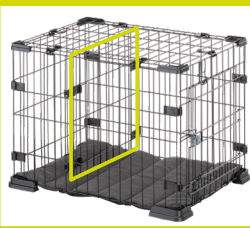

SUITABLE ALSO AS DOG PEN

DOGGY HUB 60

DOGGY HUB 60
73175117 - INNER 1
46,5 x 61 x h 45,5 cm
18.3 x 24.02 x h 17.9 in

Up to
6 kg - 13 lb

Up to
28 cm
11 in

NEW

DOGGY HUB

Extra comfortable Dog Crate