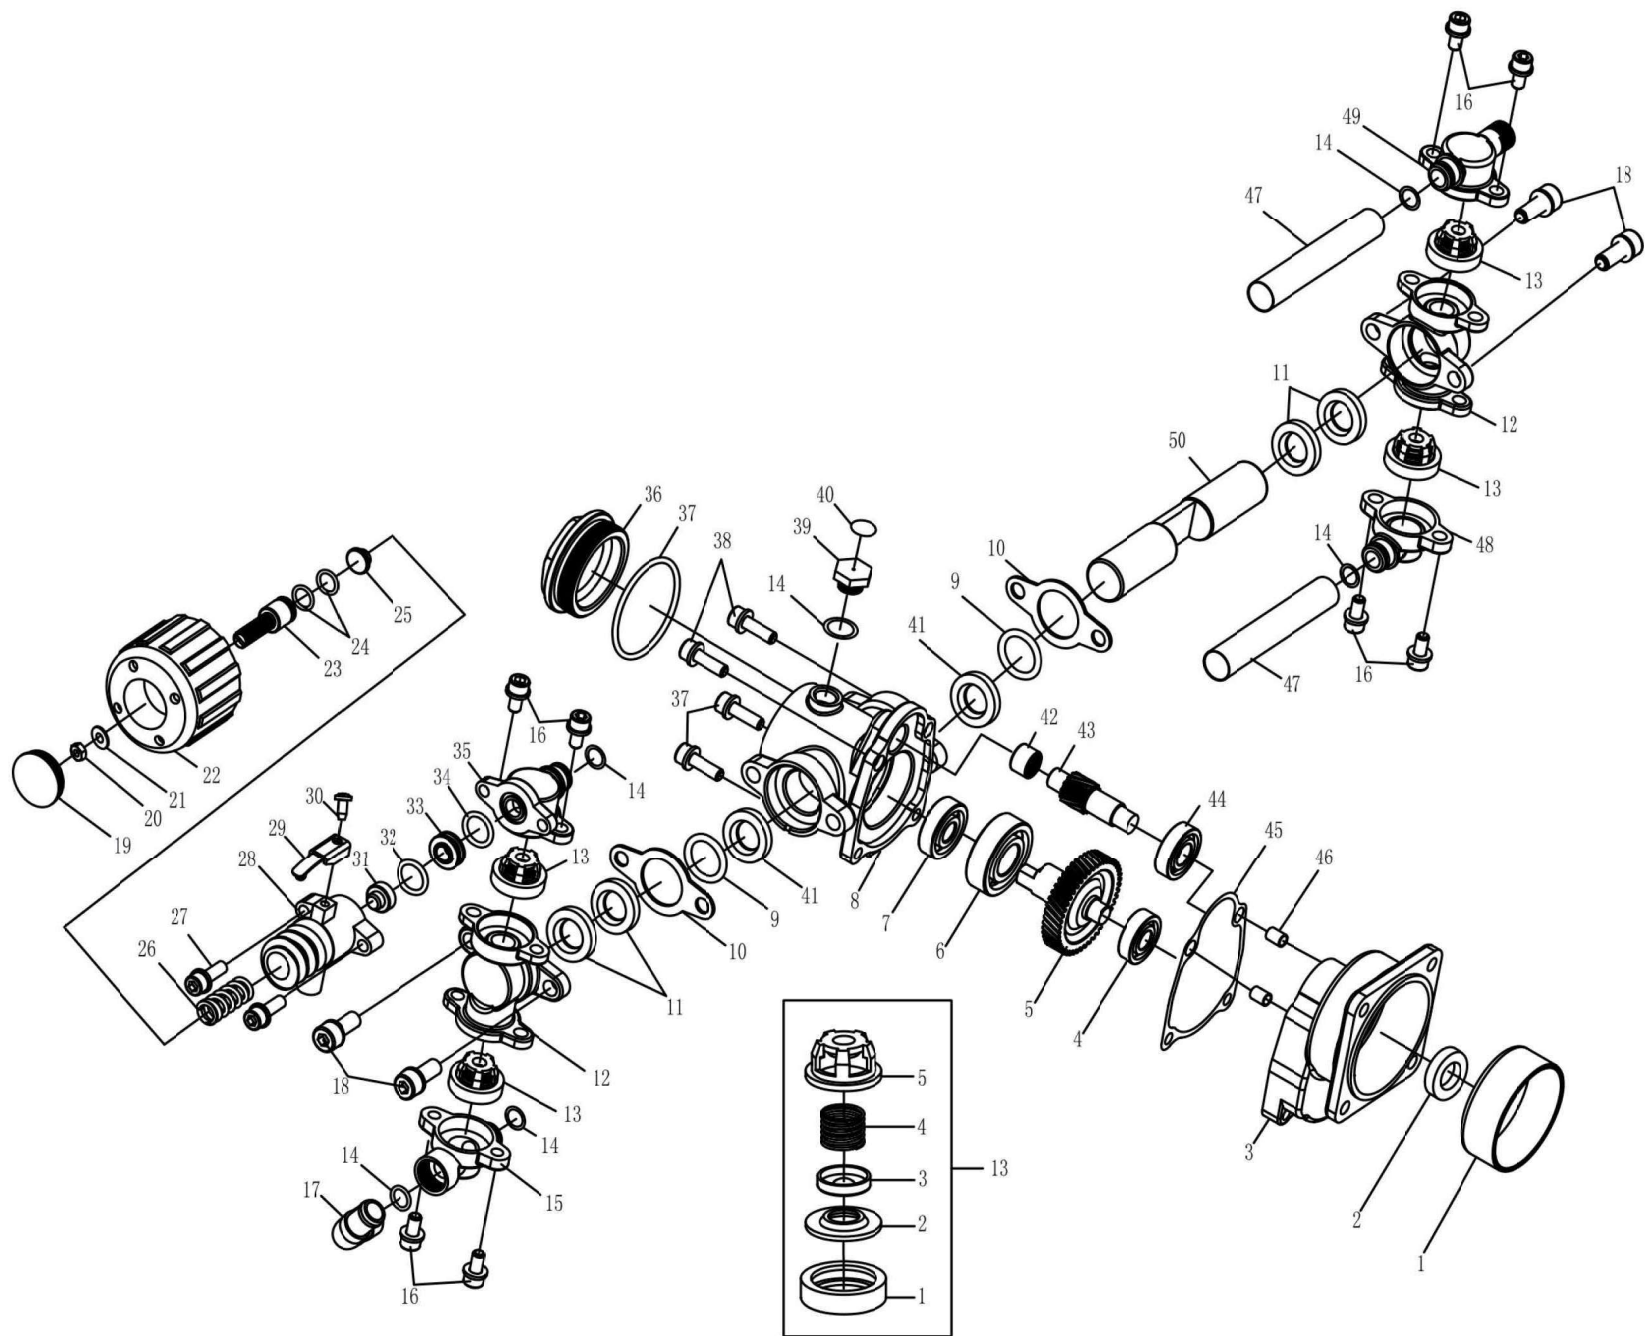

CARDINAL

CPS435
FUMIGADORA DE MOCHILA

Lista de Repuestos

NO.	Part NO.	Part Name	Qty.
1	3WZ-6.5.2-1	LID	1
2	3WZ-4.7.1-3	LID	1
3	3WZ-4.7.1-4	LID	1
4	3WF-8.1-1	SEALING WASHER	1
5	3WZ-6.5.1	CHEMICAL TANK	1
6	3WZ-9.2	BANDS ASSM	2
7	3WF-3A.1-2	SEALING WASHER	1
8	3WZ-6.5-1	LID	1
9	3WF-14-13	PLASTIC CLICK	4
10	3WZ-9.1	BACK DACK ASSM	1
11	QC/T621 Q673B15	CLIP	4
12	GB13527.1LS-10x2.5x140	TUBE	1
13	GB13527.1LS-10x2.5x340	TUBE	1
14	3WZ-9.5	SWITCH	1
15	3WZ-4C.3	FREL THROTTLE	1
16	GB/T29.2+GB/T96	SCREW ASSY M6x20	2
17	GB/T6177.1 M6	NUT M6	7
18	3WZ-6-4	FRAME	1
19	GB/T823+GB/T96	SCREW M6x12	4
20	3WZ-6-9	LEFT SUPPORT	1
21	3WZ-6-5	RIGHT SUPPORT	1
22	3WZ-9-1	SUPPORT MOUNT	1
23	3WZ-7B.2B	RUBBER MOUNT	1
24	GB70+GB93+GB97	SCREW ASSEM 5x20	2
25	3WZ-6F-1C	CONNECT PLATE	1
26	3WZ-6.1	RUBBER MOUNT	2
27	GB/T 96	WASHER 6	5
28	3WZ-6-2	PLASTIC NUT	2
29	3WZ-6.6	RUBBER TUBE ASSY	1
30	3WZ-4.11	HANDLE	1
31	3WZ-4-10	SEAL RING	4
32	3WZ-4.12	VALVE	1
33	3WZ-4.13	STAIGHT SPRAYING TUBE	1
34	3WZ-4.14	LONG NOZZLE	1
35	3WZ-7B.5	PISTON PUMP	1
36	GB/T 9074.13	SCREW M6x16	4
37	3WZ-7.2.2	FILTER ASSM	1
38	3WZ-4.7.4-2A	SPRING	1

NO.	Part NO.	Part Name	Qty.
39	3WZ-7B.5-2A	BOLT	1
40	3WZ-7B.5-7	PASTER	1
41	3WZ-7B.5.1-7	OIL SEAL	2
42	GB/T290 HK1010	BEARING	1
43	3WZ-7B.5.1-3	GEAR SHAFT	1
44	GB/T276	BEARING 6001 PS	1
45	3WZ-7B.5.1-6	SEALING WASHER	1
46	6MF-30.1-14	PIN	2
47	3WZ-7B.5-4	TUBE	2
48	3WZ-7B.5.3-1	WATER CHAMBER A	1
49	3WZ-7B.5.4-2	DISCHARGE METAL B	1
50	3WZ-7B.5.1-5	PLUNGER	1
13-1	3WZ-7B.5.2-1	BALL SEAT	1
13-2	3WZ-7B.5.2-2	VALVE DISK	1
13-3	3WZ-7.5.2-3	VALVE BLOCK	1
13-4	3WZ-7B.5.2-4A	VALVE SPRING	1
13-5	3WZ-7B.5.2-5	VALVE BONNET	1