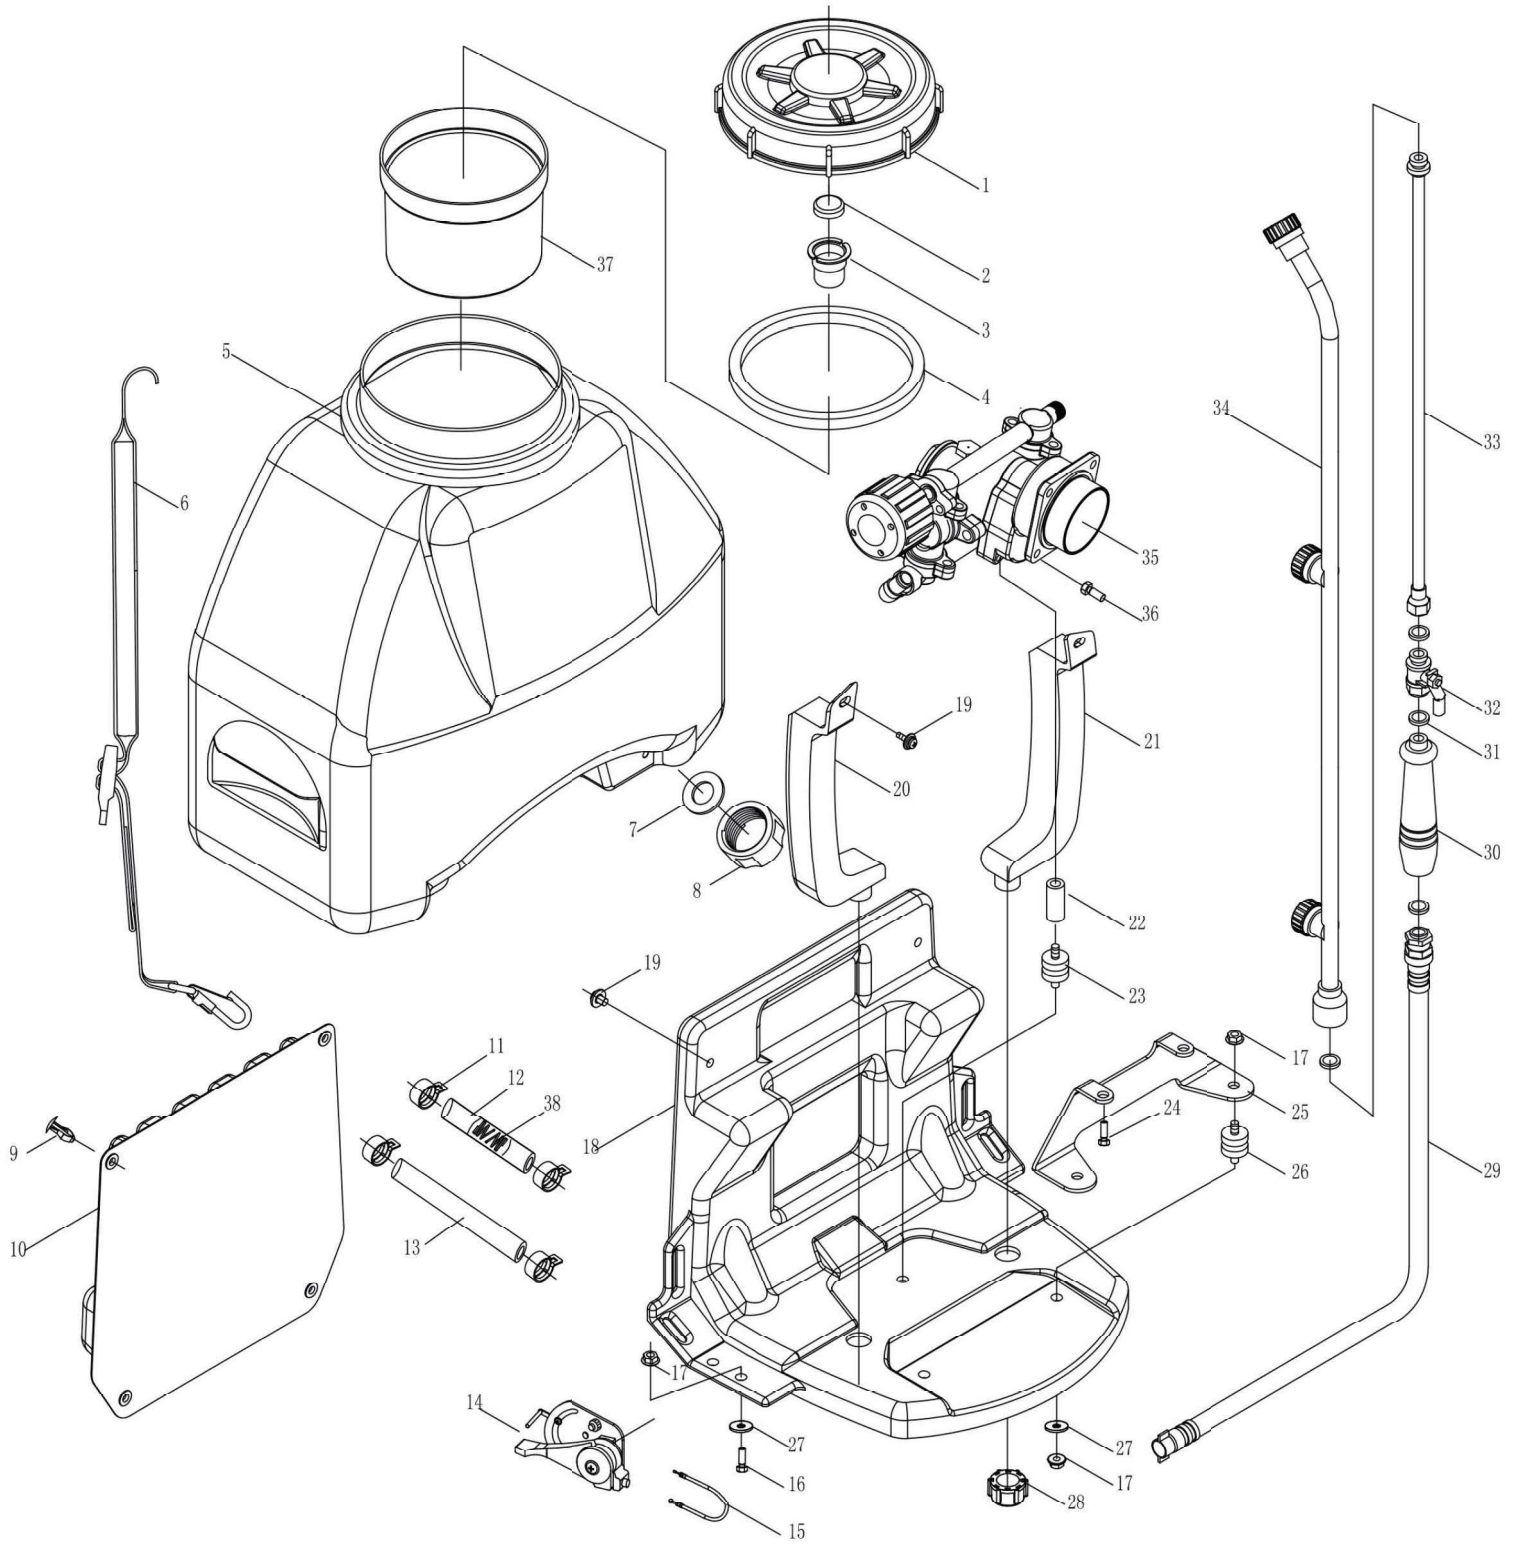

NO.	Part NO.	Part Name	Qty.
1	3WZ-6.5.2-1	LID	1
2	3WZ-4.7.1-3	LID	1
3	3WZ-4.7.1-4	LID	1
4	3WF-8.1-1	SEALING WASHER	1
5	3WZ-6.5.1	CHEMICAL TANK	1
6	3WZ-9.2	BANDS ASSM	2
7	3WF-3A.1-2	SEALING WASHER	1
8	3WZ-6.5-1	LID	1
9	3WF-14-13	PLASTIC CLICK	4
10	3WZ-9.1	BACK DACK ASSM	1
11	QC/T621 Q673B15	CLIP	4
12	GB13527.1LS-10x2.5x140	TUBE	1
13	GB13527.1LS-10x2.5x340	TUBE	1
14	3WZ-9.5	SWITCH	1
15	3WZ-4C.3	FREL THROTTLE	1
16	GB/T29.2+GB/T96	SCREW ASSY M6x20	2
17	GB/T6177.1 M6	NUT M6	7
18	3WZ-6-4	FRAME	1
19	GB/T823+GB/T96	SCREW M6x12	4
20	3WZ-6-9	LEFT SUPPORT	1
21	3WZ-6-5	RIGHT SUPPORT	1
22	3WZ-9-1	SUPPORT MOUNT	1
23	3WZ-7B.2B	RUBBER MOUNT	1
24	GB70+GB93+GB97	SCREW ASSEM 5x20	2
25	3WZ-6F-1C	CONNECT PLATE	1
26	3WZ-6.1	RUBBER MOUNT	2
27	GB/T 96	WASHER 6	5
28	3WZ-6-2	PLASTIC NUT	2
29	3WZ-6.6	RUBBER TUBE ASSY	1
30	3WZ-4.11	HANDLE	1
31	3WZ-4-10	SEAL RING	4
32	3WZ-4.12	VALVE	1
33	3WZ-4.13	STAIGHT SPRAYING TUBE	1
34	3WZ-4.14	LONG NOZZLE	1
35	3WZ-7B.5	PISTON PUMP	1
36	GB/T 9074.13	SCREW M6x16	4
37	3WZ-7.2.2	FILTER ASSM	1
38	3WZ-4.7.4-2A	SPRING	1