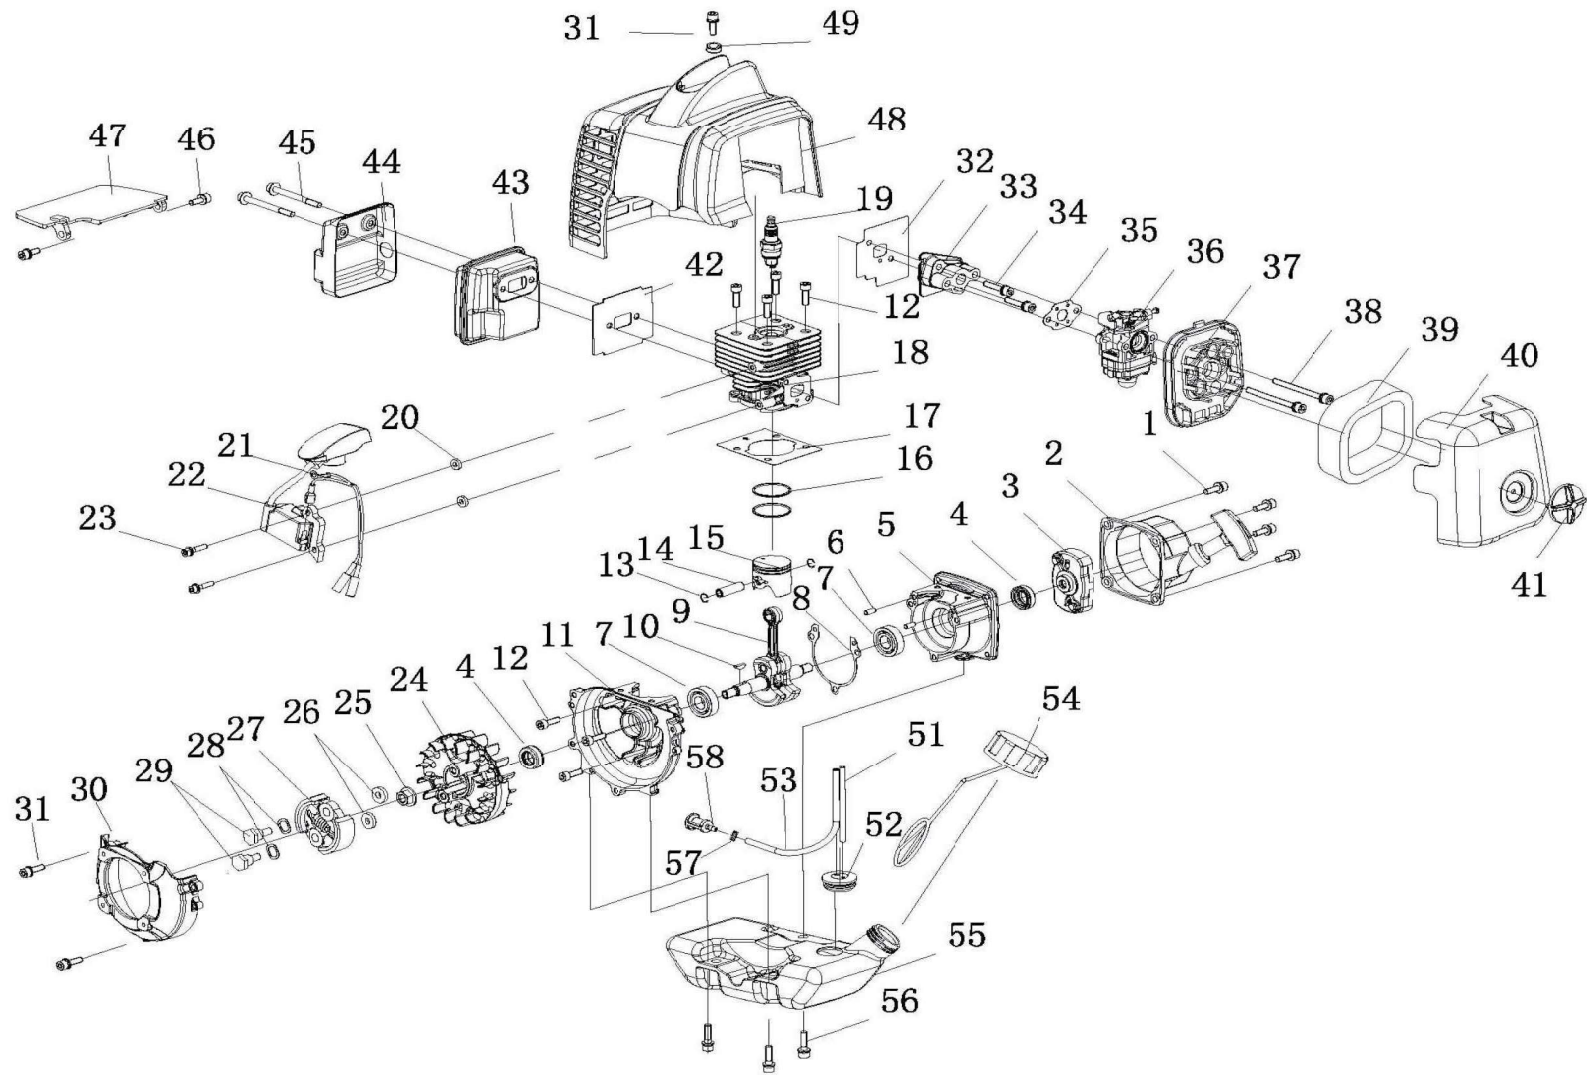

NO.	Part NO.	Part Name	Qty.
1	3WZ-7B.5-1	CLUTCH DRUM COVER	1
2	1E36F.2	SEAL	1
3	3WZ-7B.5.1-1	CONNECTING BASE	1
4	GB/T276	BEARING 6000/P6	1
5	3WZ-7B.5.1-4	WHEEL	1
6	GB/T276(17x42x12}	BEARING 6203x3	1
7	GB/T276(10x32x9}	BEARING 6200xl	1
8	3WZ-7B.5.1-2	NOUMENON	1
9	GB/T3452.1	O-RING 21.2xl.8	2
10	3WZ-7B.5-6	BAFFLE	2
11	3WZ-7B.5.3-4	WATER SEAL	4
12	3WZ-7B.5.3-3	CYLINDER STATOT	2
13	3WZ-7B.5.2A	CHECK VALVE	4
14	GB/T6659	O-RING 10x2	6
15	3WZ-7B.5.4-1	WATER CHAMBER B	1
16	GB70.1+GB93	SCREW ASSM M6X12	8
17	3WZ-7B.5-5	WATER INLET	1
18	GB70.1+GB93	SCREW ASSM M8X20	4
19	3WZ-7B.5.5-8	HANDLE CAP	1
20	GB6172	NUT M8	1
21	GB97.1	WASHER 8	1
22	3WZ-7B.5.5-1	HANDLE	1
23	3WZ-7B.5.5-3	REGULATING SCREW	1
24	GB/T6659	O-RING 10xl.8	2
25	3WZ-7B.5.5-6	SPRING SEAT 2	1
26	3WZ-7B.5.5-5	SPRING	1
27	GB70.1	SCREW ASSM M6X16	2
28	3WZ-7B.5.5-2	VALVE	1
29	3WZ-7B.5.5.1	BATTER BOARD	1
30	GB845ST4.2X10	SCREW ASSEM	1
31	3WZ-7B.5.5-4	SPRING SEAT 1	1
32	GB3452.1	O-RING 12.5x2.65	1
33	3WZ-7B.5.5-7	VALVE SEAT	1
34	GB3452.1	O-RING 11.8xl.8	1
35	3WZ-7B.5.3-2	DISCHARGE METAL A	1
36	3WZ-7B.5-3	BOX BACK COVER	1
37	GB/T3452.1	O-RING 46.2x2.65	1
38	GB70.1+GB93	SCREW ASSM M6X20	4

NO.	Part NO.	Part Name	Qty.
39	3WZ-7B.5-2A	BOLT	1
40	3WZ-7B.5-7	PASTER	1
41	3WZ-7B.5.1-7	OIL SEAL	2
42	GB/T290 HK1010	BEARING	1
43	3WZ-7B.5.1-3	GEAR SHAFT	1
44	GB/T276	BEARING 6001 PS	1
45	3WZ-7B.5.1-6	SEALING WASHER	1
46	6MF-30.1-14	PIN	2
47	3WZ-7B.5-4	TUBE	2
48	3WZ-7B.5.3-1	WATER CHAMBER A	1
49	3WZ-7B.5.4-2	DISCHARGE METAL B	1
50	3WZ-7B.5.1-5	PLUNGER	1
13-1	3WZ-7B.5.2-1	BALL SEAT	1
13-2	3WZ-7B.5.2-2	VALVE DISK	1
13-3	3WZ-7.5.2-3	VALVE BLOCK	1
13-4	3WZ-7B.5.2-4A	VALVE SPRING	1
13-5	3WZ-7B.5.2-5	VALVE BONNET	1