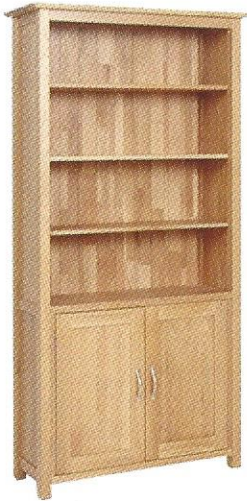

TNE10
Corner TV Unit
W 980 D 500 H 645

TNT20
2drw Console Table
W 850 D 350 H 770

TNT25
3drw Console Table
W 1185 D 350 H 770

TNS15
Small Sideboard
W 850 D 350 H 770

TNS45
Large Sideboard
W 1600 D 425 H 850

TNK15
3' Narrow Bookcase
W 650 D 315 H 1070

TNK25
5' Narrow Bookcase
W 650 D 315 H 1500

TNK45
6' Narrow Bookcase
W 650 D 315 H 2000

TNK20
3' Wide Bookcase
W 980 D 315 H 1070

TNK30
5' Wide Bookcase
W 980 D 315 H 1500

TNK50
6' Wide Bookcase
W 980 D 315 H 2000

TNO55
Bookcase with Cabinet
W 970 D 350 H 1980

TNG40
Glass Display Cabinet
W 875 D 390 H 1800

TNG45
Corner Display Cabinet
W 650 D 440 H 1800

TNT03
4' Round Extending Table
L 1250 ext to 1650 D 1250 H 775