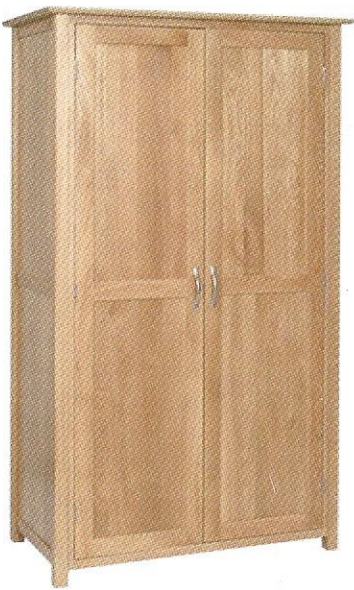

Made to last a lifetime the Thame range is expertly constructed using traditional methods.

TNB25
1drw Bedside Table
W 500 D 350 H 568

TNB30
3drw Bedside Table
W 500 D 400 H 568

TNB40
High 3drw Bedside Table
W 500 D 400 H 670

TNC60
2 over 2 Chest
W 978 D 420 H 770

TNC90
3 over 4 Chest
W 1375 D 420 H 770

TNC70
2 over 3 Chest
W 978 D 420 H 1020

TNC80
2 over 4 Chest
W 978 D 420 H 1240

TNB50
5drw Wellington
W 575 D 420 H 1020

TND25
Single Pedestal Dressing Table

TNS10
Dressing Table Stool
W 450 D 350 H 460

TNM05
Dressing Mirror
W 530 D 125 H 580

TND35
Double Pedestal Dressing Table

TNW20
Double Full Hanging Wardrobe
W 1100 D 587 H 1910

TNW30
1drw Double Wardrobe
W 1100 D 587 H 1910