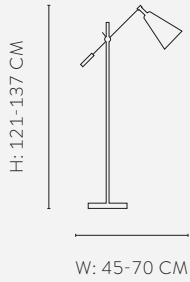

stockholm

stockholm 1 floor