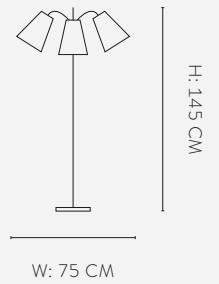

pasco

floor

VELOUR

DOT

CASHMERE