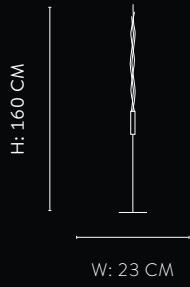

curl

floor

table

LAMP CHROME