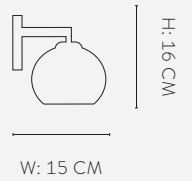

bubble wall

LAMP BLACK CHROME

BASE BLACK CHROME

SHADE GLASS OR METAL

Colors available in all styles

GLASS

METAL