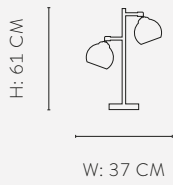

ball 2 table

LAMP BLACK CHROME

SHADE GLASS OR METAL

Colors available in all styles

GLASS

METAL