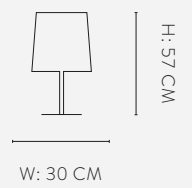

classic

floor

table

VELOUR

DOT

CASHMERE