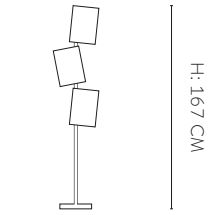

pisa

floor

W: 34 CM

LAMP SATIN
SHADE FABRIC

COTTON

POLYESTER

LINEN