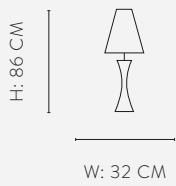

table

LAMP ALUMINIUM

SHADE FABRIC

Colors available in all styles

COTTON

POLYESTER