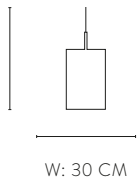

LAMP SATIN

SHADE FABRIC

Colors available in all styles