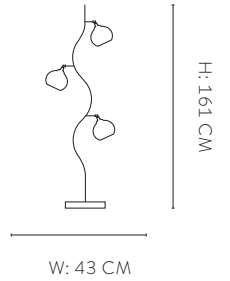

twist

floor

LAMP BLACK

BASE BLACK

SHADE GLASS OR METAL

GLASS

METAL