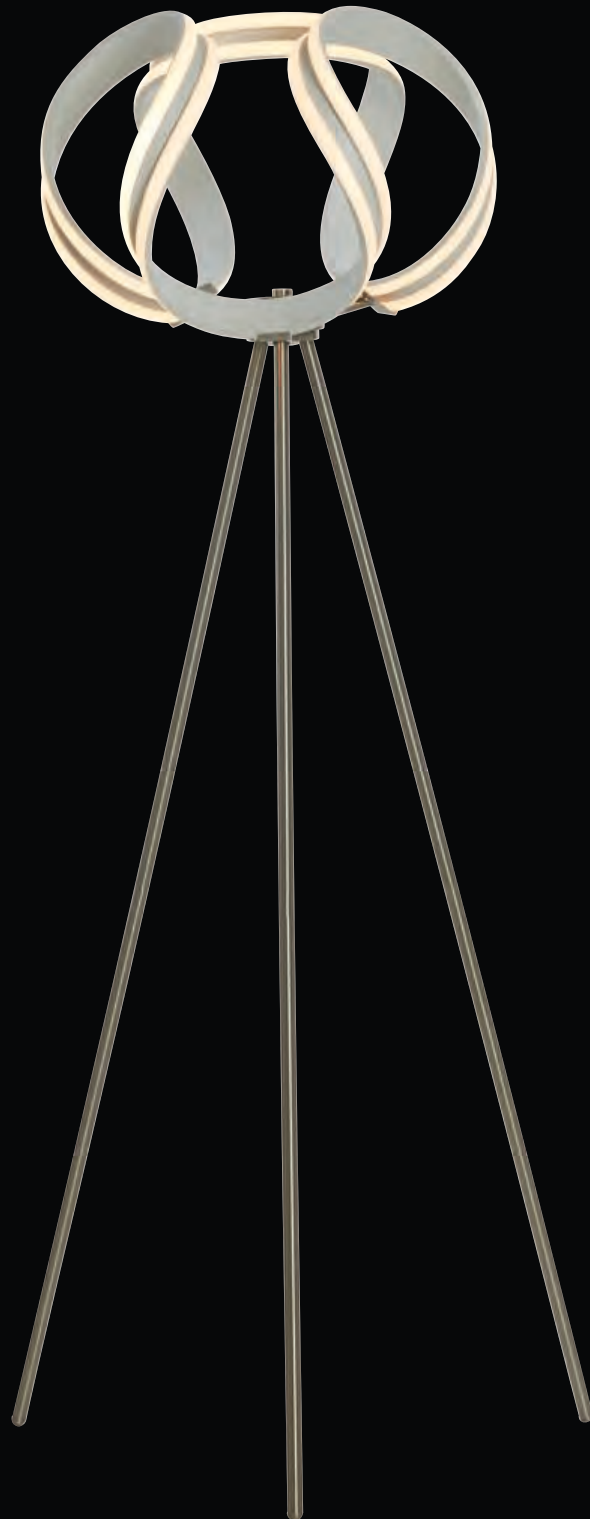

wave

floor

W: 56 CM

LAMP SATIN