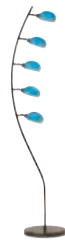

shell

shell 5 floor

LAMP BLACK CHROME
SHADE GLASS OR METAL

GLASS

BLUE /03

METAL