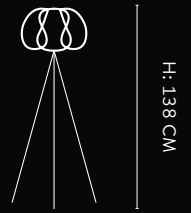

wave

floor

W: 56 CM

LAMP SATIN