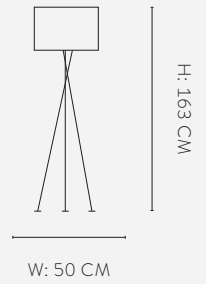

trix steel

trix steel 50 floor

trix steel 50 pendant