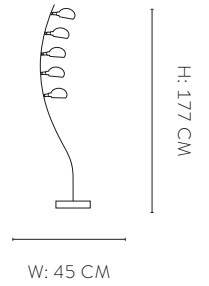

shell

shell 5 floor

LAMP BLACK CHROME
SHADE GLASS OR METAL

GLASS

METAL