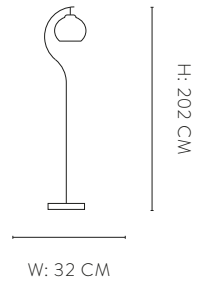

question

floor

LAMP BLACK CHROME
SHADE GLASS OR METAL

GLASS

METAL