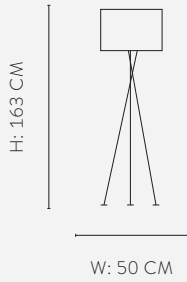

trix black

trix black 50 floor