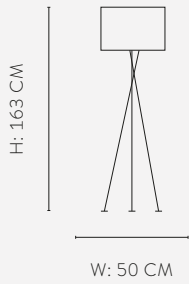

trix steel

trix steel 50 floor