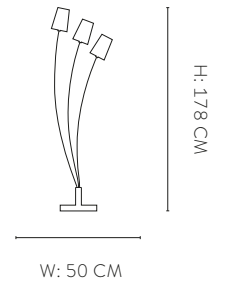

emma

floor

LAMP BLACK CHROME
SHADE FABRIC

COTTON

POLYESTER