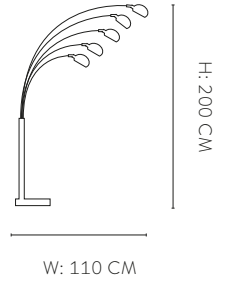

lounge

lounge 5 black chrome

LAMP BLACK CHROME

BASE BLACK CHROME

SHADE GLASS OR METAL