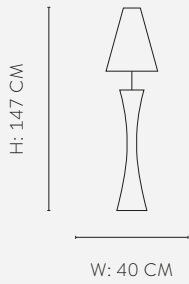

rock

floor

table

LAMP ALUMINIUM

SHADE FABRIC

Colors available in all styles

COTTON

POLYESTER