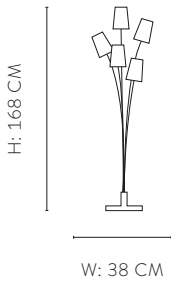

living

floor

LAMP SATIN

SHADE FABRIC

COTTON

POLYESTER