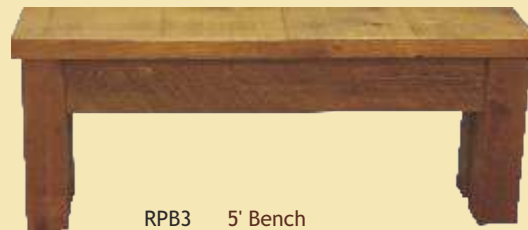

RPB3 5' Bench
H480 x W1520 x D290mm

Also available

RPB1 3' Bench
H480 x W895 x D290mm

RPB2 4' Bench
H480 x W1200 x D290mm

RPB4 6' Bench
H480 x W1825 x D290mm