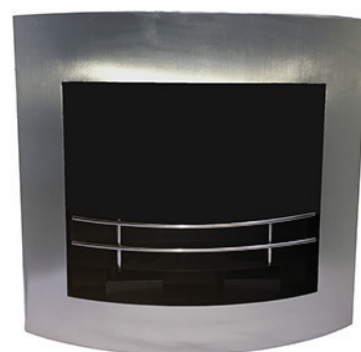

### SPECS

Dimensions  
Length x Width x Depth  
22 x 24.5 x 5 in.  
Weight - 31 lbs.

### ABOUT

The Cozumel is a bold beautiful stainless steel fireplace that will be a stunning addition to any room. The Cozumel is a modern statement piece that offers sophistication and elegance to any room. Cozumel offers a beautiful glowing flame that dances and swirls to perfection by providing warmth and ambiance. This fireplace is the perfect eco-friendly solution to a traditional wood burning fireplace. Cozumel is safe, effortless, and easy to assemble and use. This odorless, non-toxic, and non-polluting fireplace requires low maintenance.