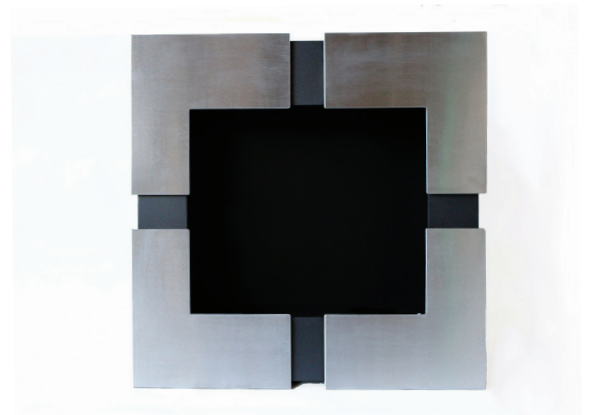

PRODUCT DATA SHEET

HUNTINGTON

DIRECTIONS

Minimal assembly required.
For complete instructional videos,
please visit www.Jellyfish-Flame.com.
Before use please read product and
label completely.
JellyFish Fuel-Gel and vapors are
flammable
Use extreme care with any fire product.
DO NOT SMOKE near fuel gel.
Never leave burning gel unattended
Never leave burning get around
children or pets.
Wait at least 20-30 minutes before
moving can after it has been
extinguished.
In case of emergency use CO2
extinguisher, or baking soda to
extinguish flame.
DO NOT DOUSE WITH WATER

SPECS

Dimensions
Length x Width x Depth
24 x 24 x 8.5 in.
Weight - 35 lbs.

ABOUT

Jellyfish's Huntington is a silver dream, that will transport your family and friends to the California Coast. The Huntington's gorgeous design is the best eco-friendly solution for your home or outdoor space. Huntington's stainless steel, high-quality construction, provides any room with sophistication, class, and warmth. Huntington's modern design compliments many styles of decor and furnishings, and provides individuals with a soot-free, asthma-friendly burning fireplace. The Huntington requires no ventilation, and is safe for indoor and outdoor usage