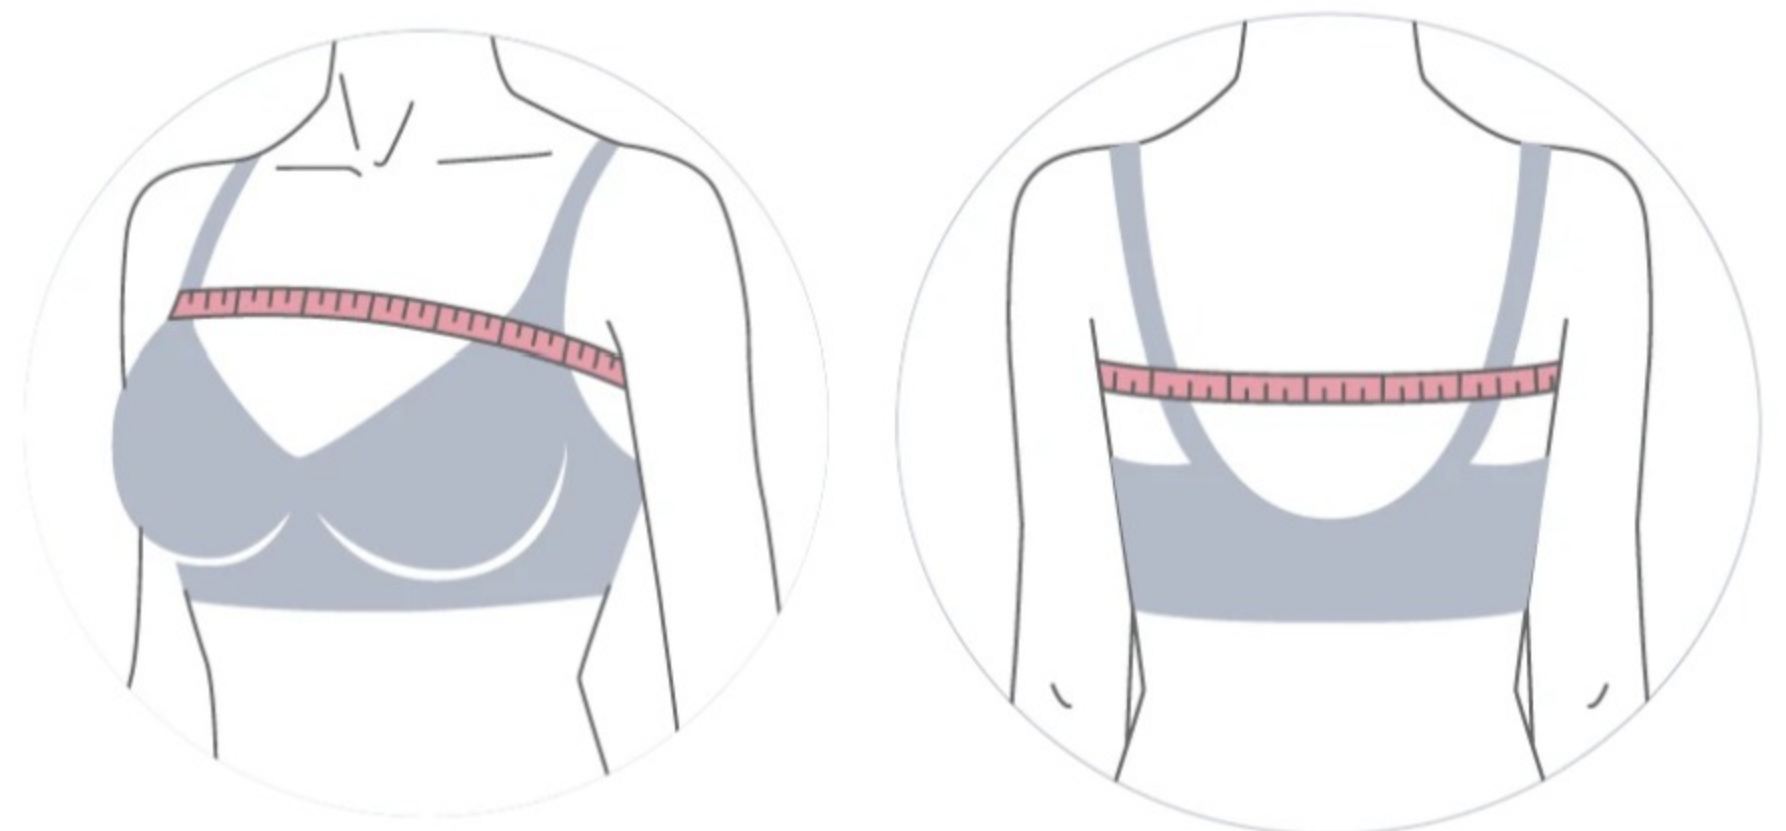

How to size

Chances are, your breasts are probably not the size that you think they are! Figure out your size with our easy 3-step measurement, so that you can finally feel comfortable in a well-fitted bra.

Sizing is a 3-step process, which we've made easy for you to follow here.

Before You Begin

Have a measuring tape, pen and paper ready • You will also need to be in front of a mirror •
Wear a non-padded bra that reflects your true shape • You'll need to determine your rib band and cup size measurements in inches.

Step 1: Rib Band Measurement

Measure your chest above your breasts - make sure the tape is around your back and under your armpits. Check in the mirror to ensure the measuring tape is parallel to the floor along your back. The tape should be snug around your body without any fingers underneath the tape. If you are in between band sizes, round up or down to the nearest even number. This will be your rib band size (34, 36 etc.).

Step 2: Cup Size Measurement

Measure around the fullest part of your breasts, over your nipple area. This is a looser measurement than the rib band measurement. While holding both ends of the tape with one hand at the side of your breast, use your free hand to press the measuring tape in between your breasts to your chest. This will provide a more accurate cup size.