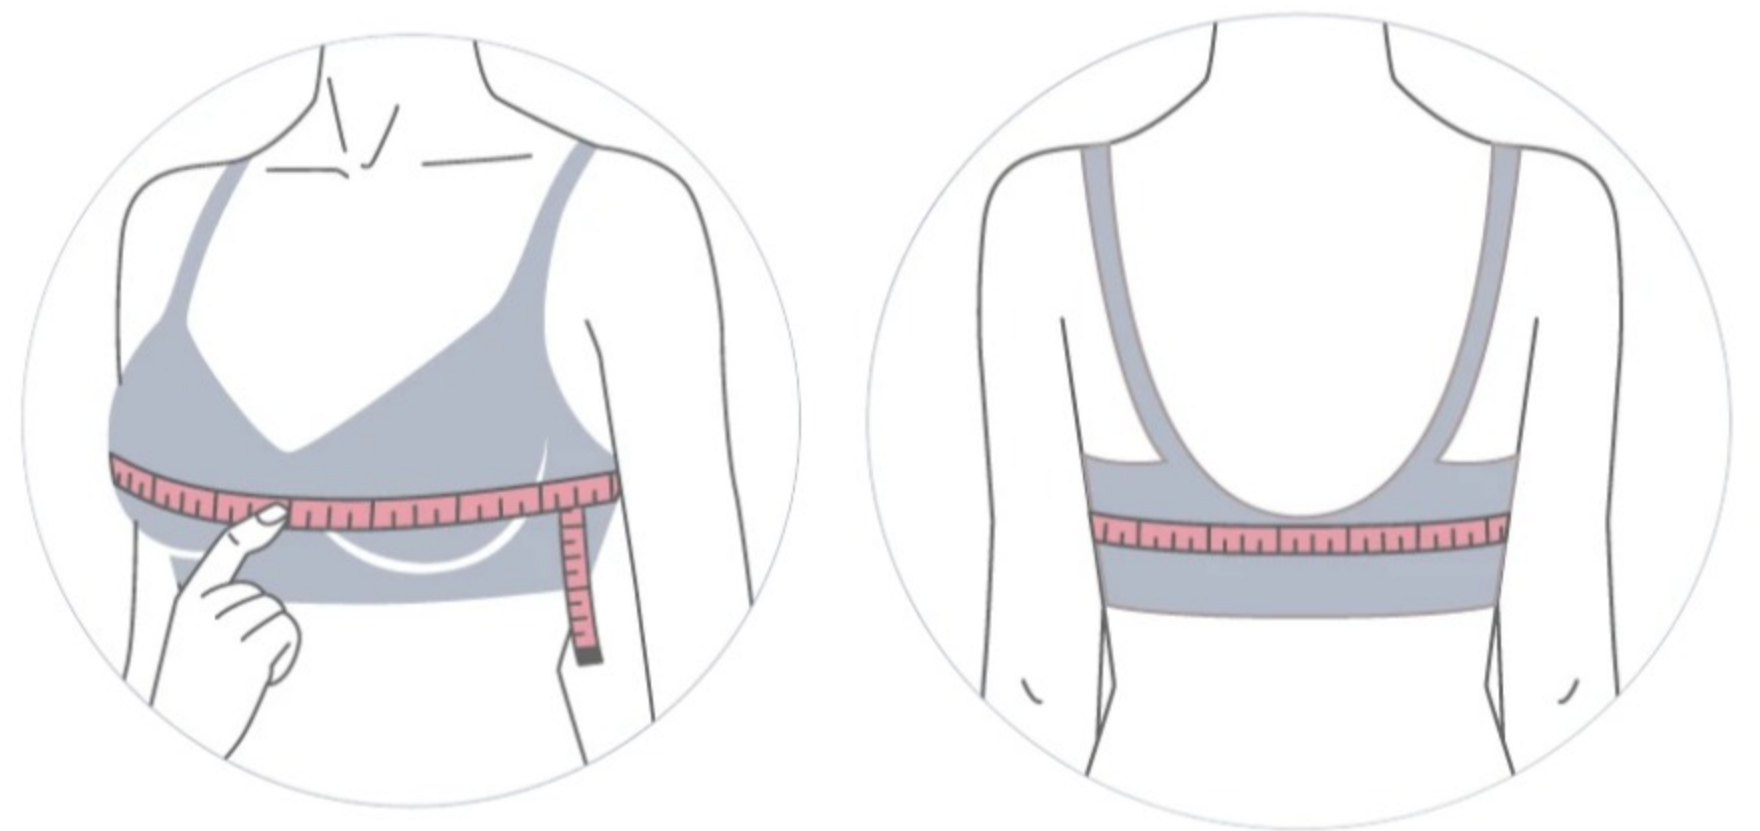

Sizing is a 3-step process, which we've made easy for you to follow here.

Before You Begin

Have a measuring tape, pen and paper ready • You will also need to be in front of a mirror •
Wear a non-padded bra that reflects your true shape • You'll need to determine your rib band and cup size measurements in inches.

Step 1: Rib Band Measurement

Measure your chest above your breasts - make sure the tape is around your back and under your armpits. Check in the mirror to ensure the measuring tape is parallel to the floor along your back. The tape should be snug around your body without any fingers underneath the tape. If you are in between band sizes, round up or down to the nearest even number. This will be your rib band size (34, 36 etc.).

Step 2: Cup Size Measurement

Measure around the fullest part of your breasts, over your nipple area. This is a looser measurement than the rib band measurement. While holding both ends of the tape with one hand at the side of your breast, use your free hand to press the measuring tape in between your breasts to your chest. This will provide a more accurate cup size.