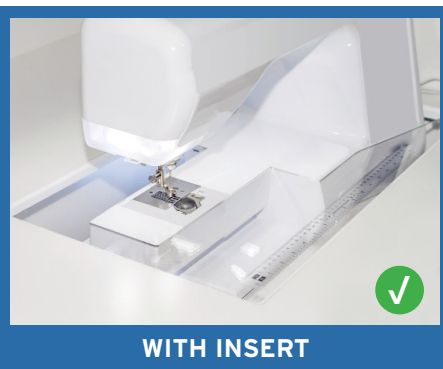

WITH INSERT