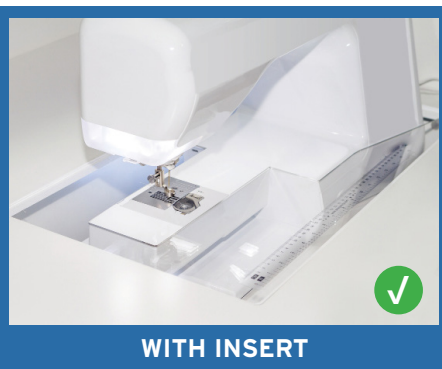

WITH INSERT